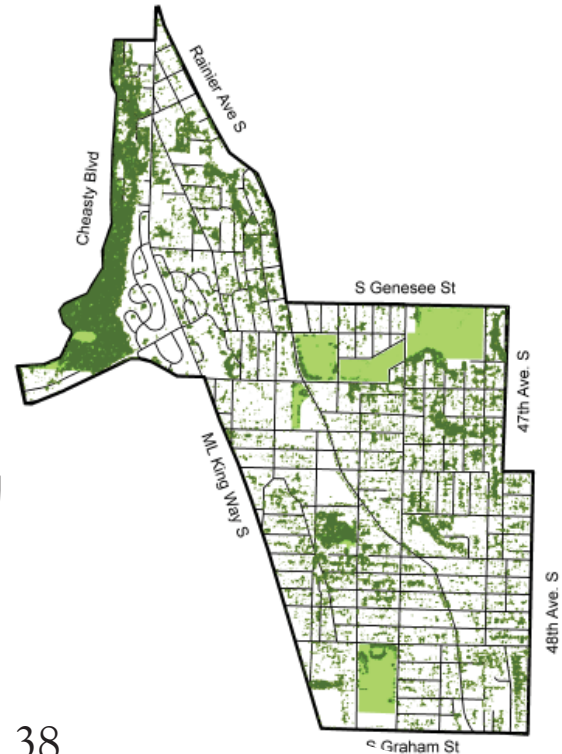

Canopy Connections:

Southeast Seattle

Photo by Peggy Faranda

Rainier Community Center
Saturday June 11, 2011
Open House 2:30 - 4:00

Join us for an open house and neighborhood walk to celebrate the urban forest in Southeast Seattle and the neighborhood of Columbia City. Neighborhood walk will start after the open house at 4:00 pm.

The open house will include...

- Tree canopy cover maps for Southeast Seattle.
- How to create a tree / bird walk.
- Maps illustrating tree planting opportunities in Columbia City.
- How to conduct a tree canopy block survey.
- Information on neighborhood bird banding and Seattle Audubon's education programs.
- And much more, including snacks!