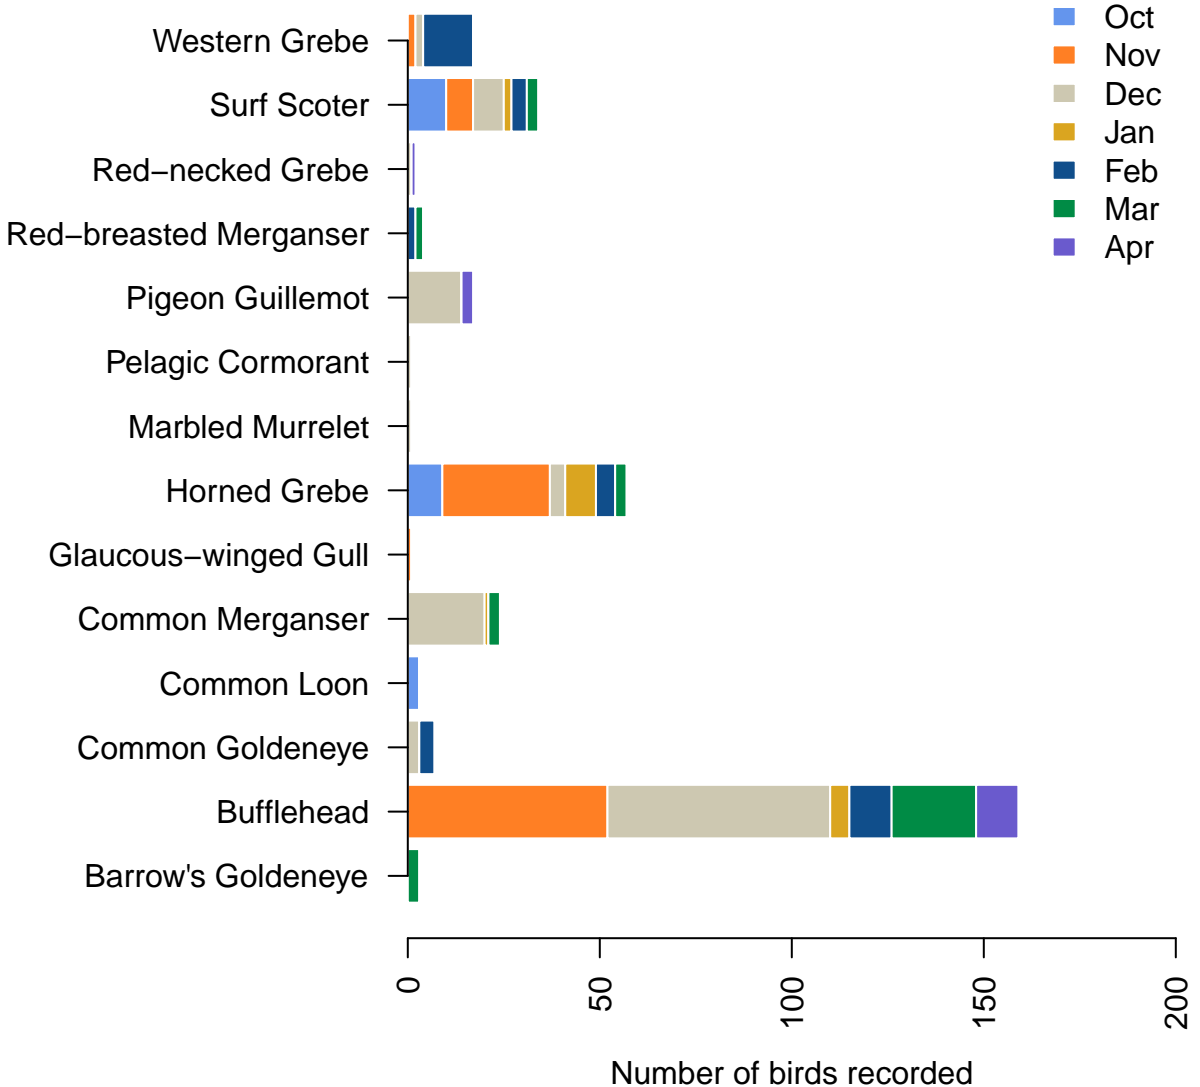

# Chimacum Creek 2017–2018 season

\*Note: 375 American Wigeon (61% of which were recorded in Nov) were omitted from this plot