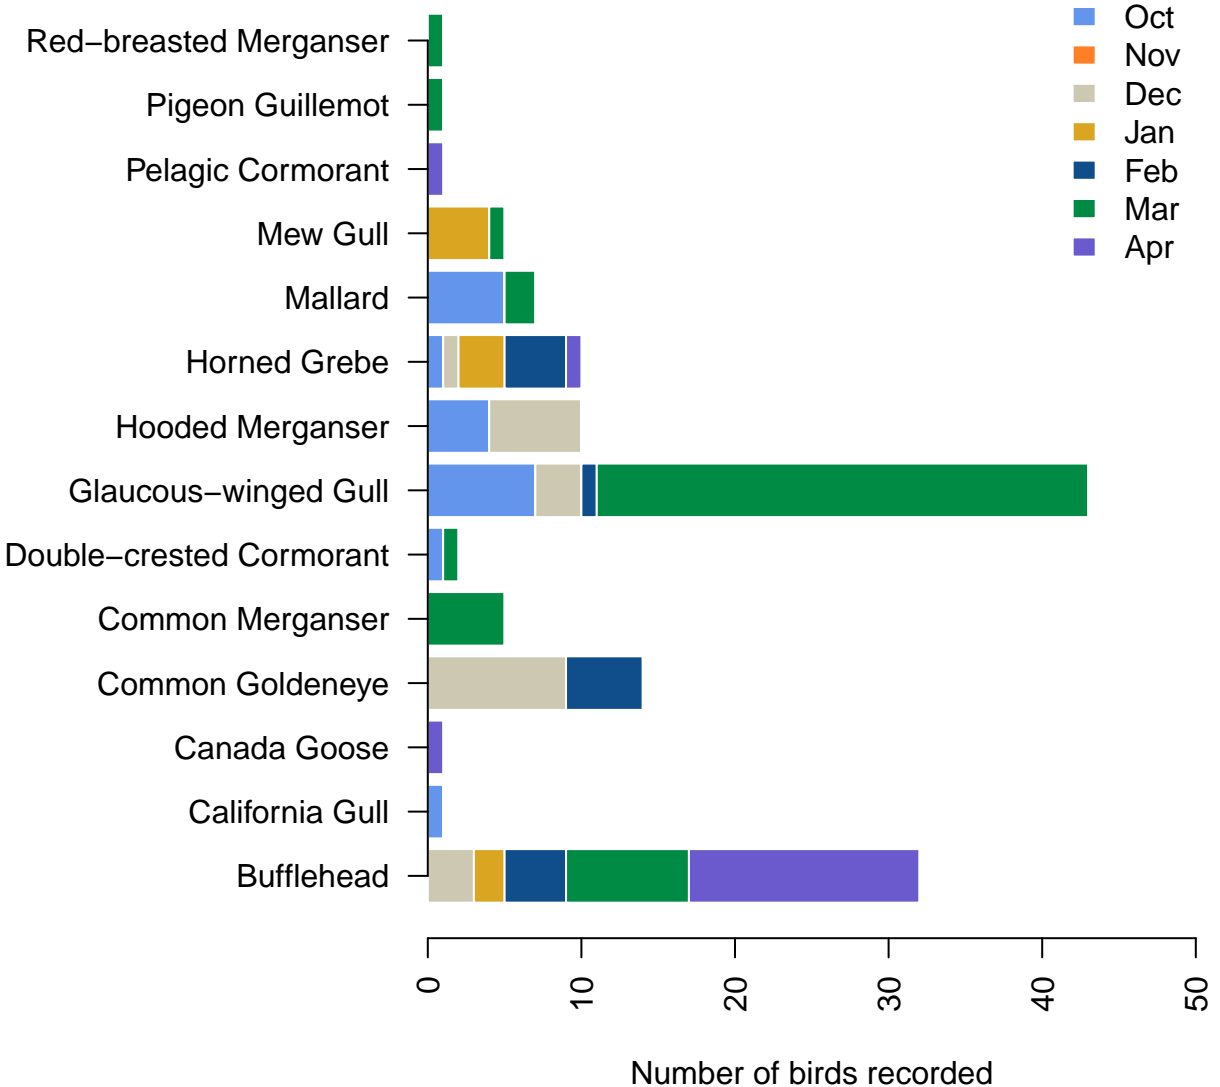

Lisabeula Park 2017–2018 season

*Note: 350 American Wigeon (57% of which were recorded in Nov) were omitted from this plot