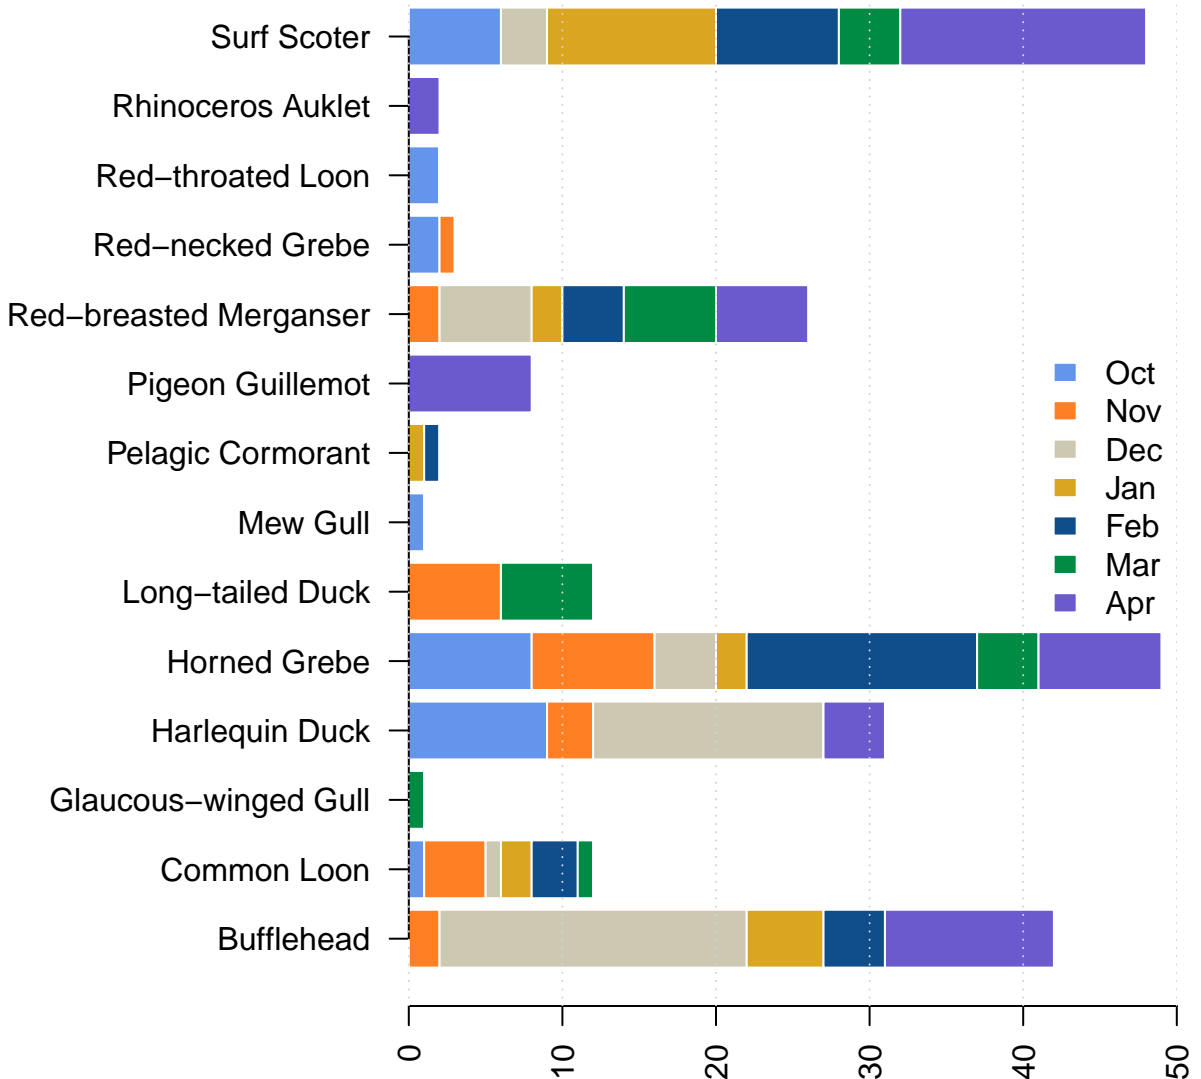

# W Hastie Lake Rd 2017–2018 season

Number of birds recorded