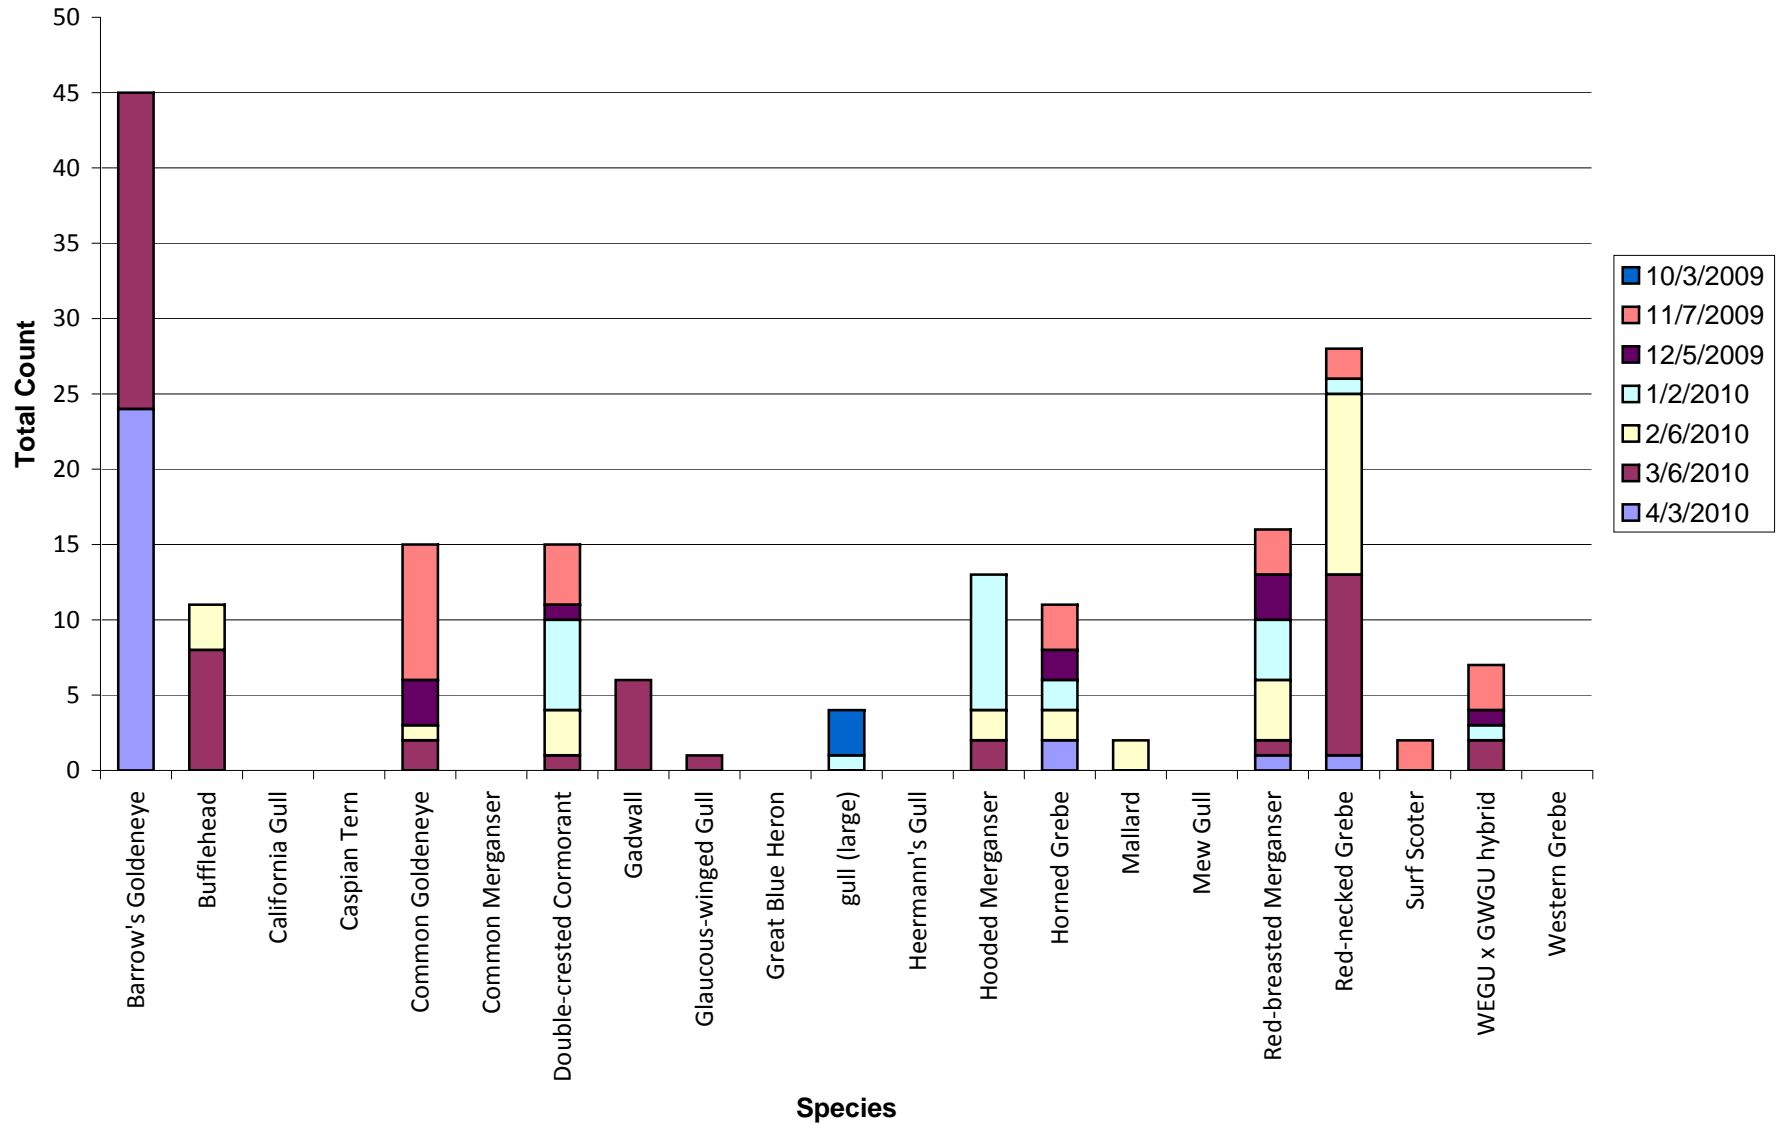

PSSS Site - 60th St Viewpoint

Total number of birds by species recorded at site during survey season. Sightings color-coded by month.
 Species without counts were a. beyond the 300m survey boundary b. in flight and/or c. seen after the completion of the survey.