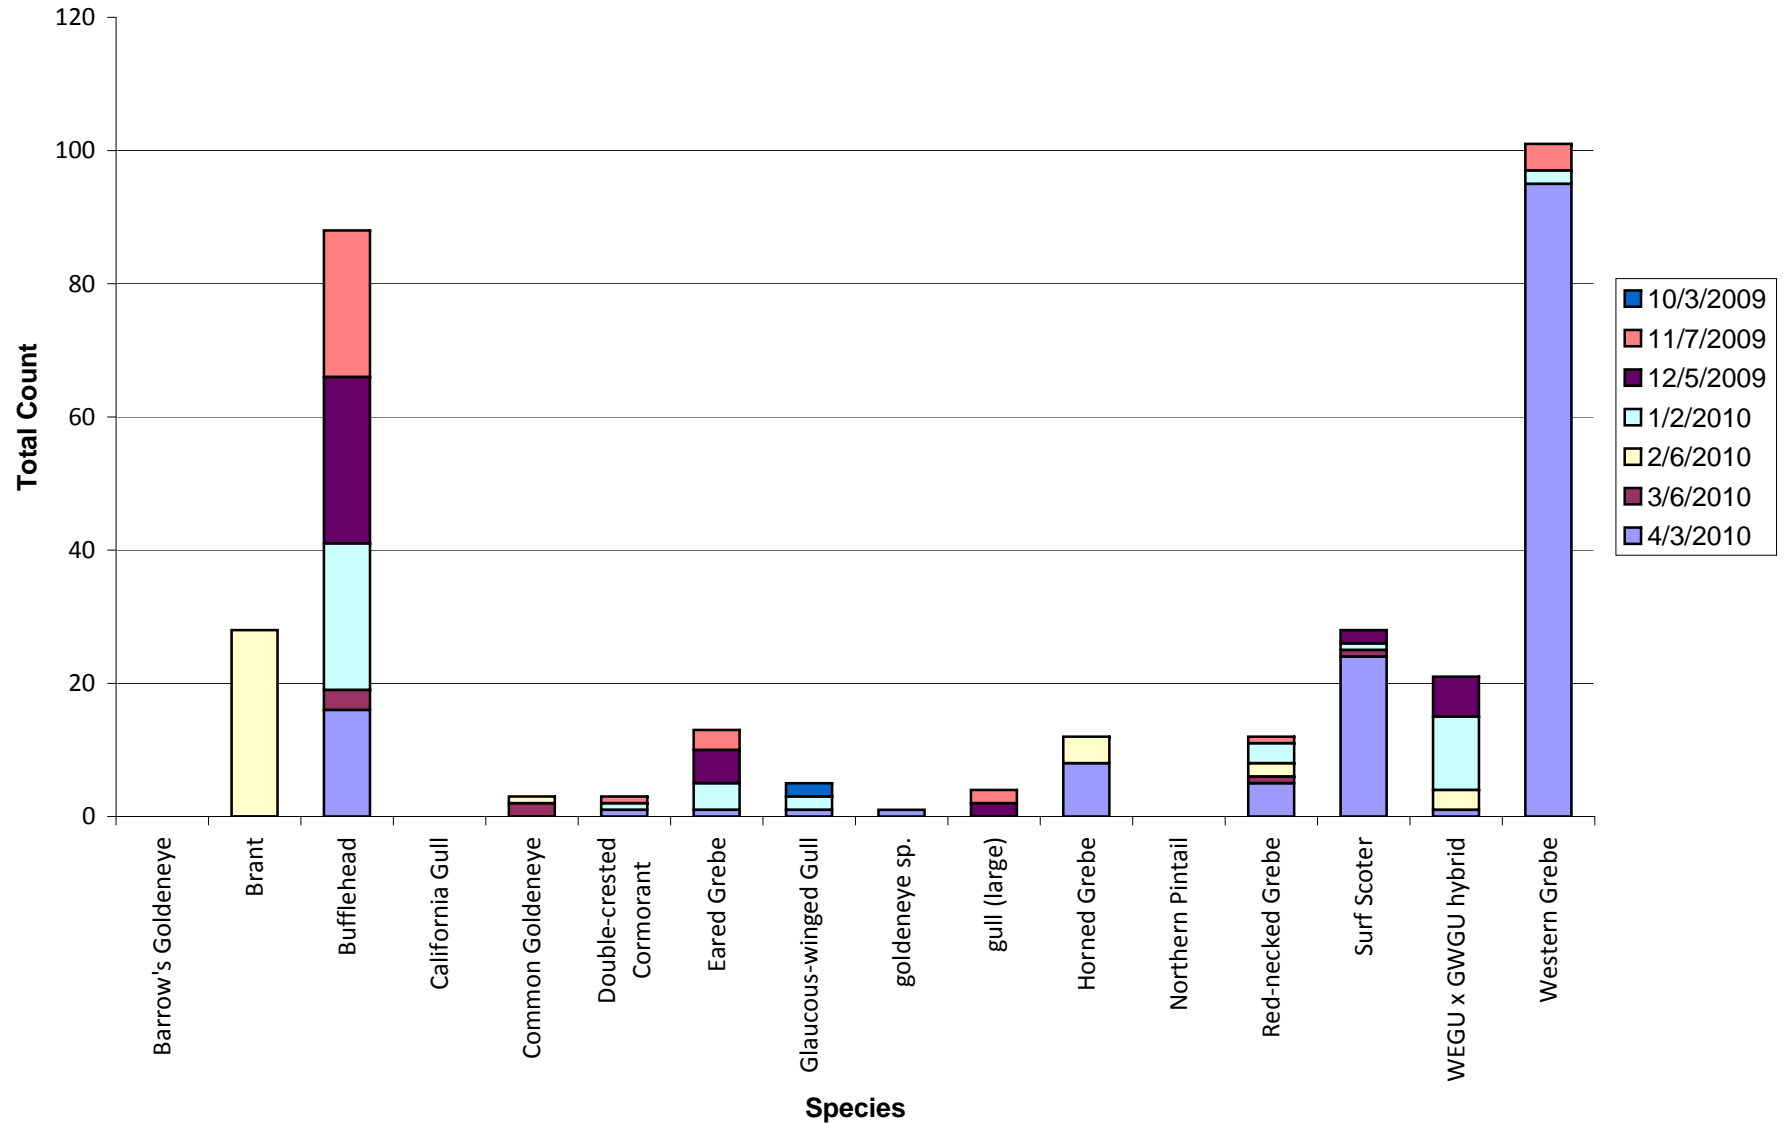

**PSSS Site - Alki Beach**

Total number of birds by species recorded at site during survey season. Sightings color-coded by month.  
 Species without counts were a. beyond the 300m survey boundary b. in flight and/or c. seen after the completion of the survey.