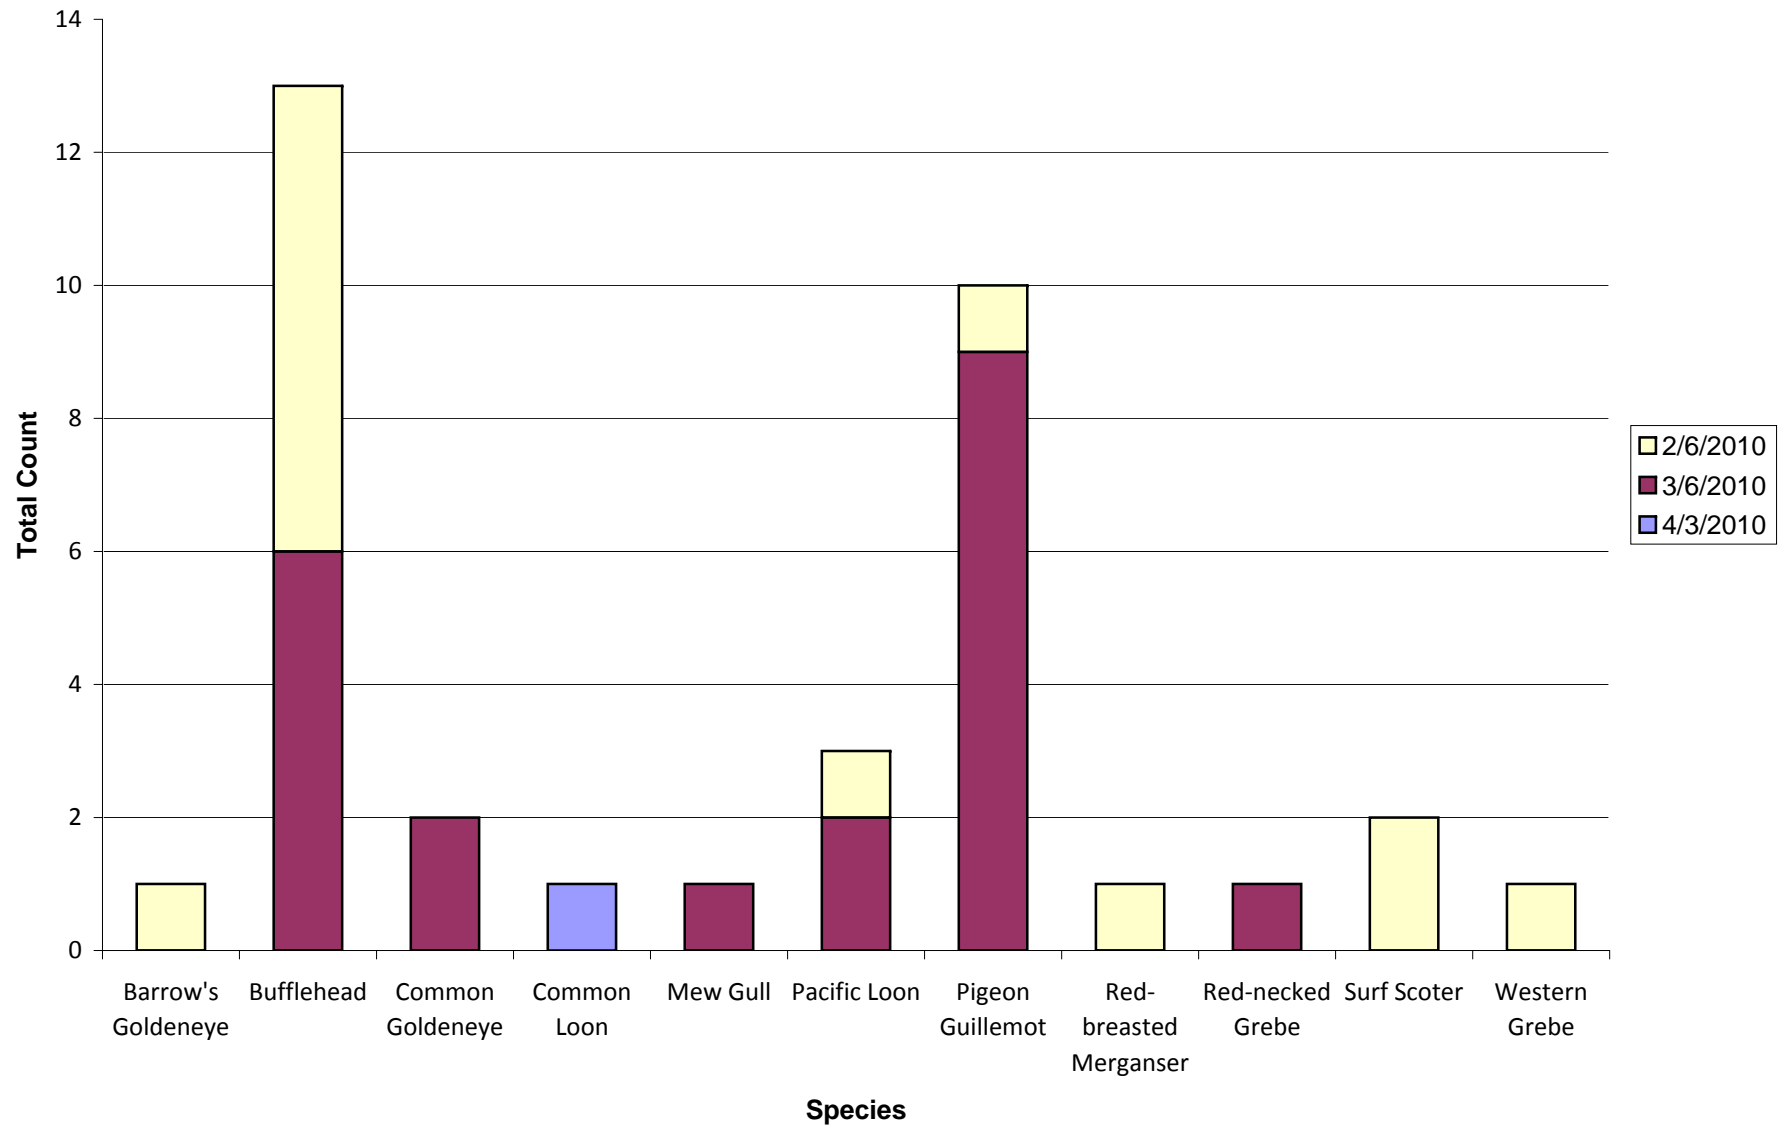

PSSS Site - Anderson Island Andy's Marine Park

Total number of birds by species recorded at site during survey season. Sightings color-coded by month.
Species without counts were a. beyond the 300m survey boundary b. in flight and/or c. seen after the completion of the survey.