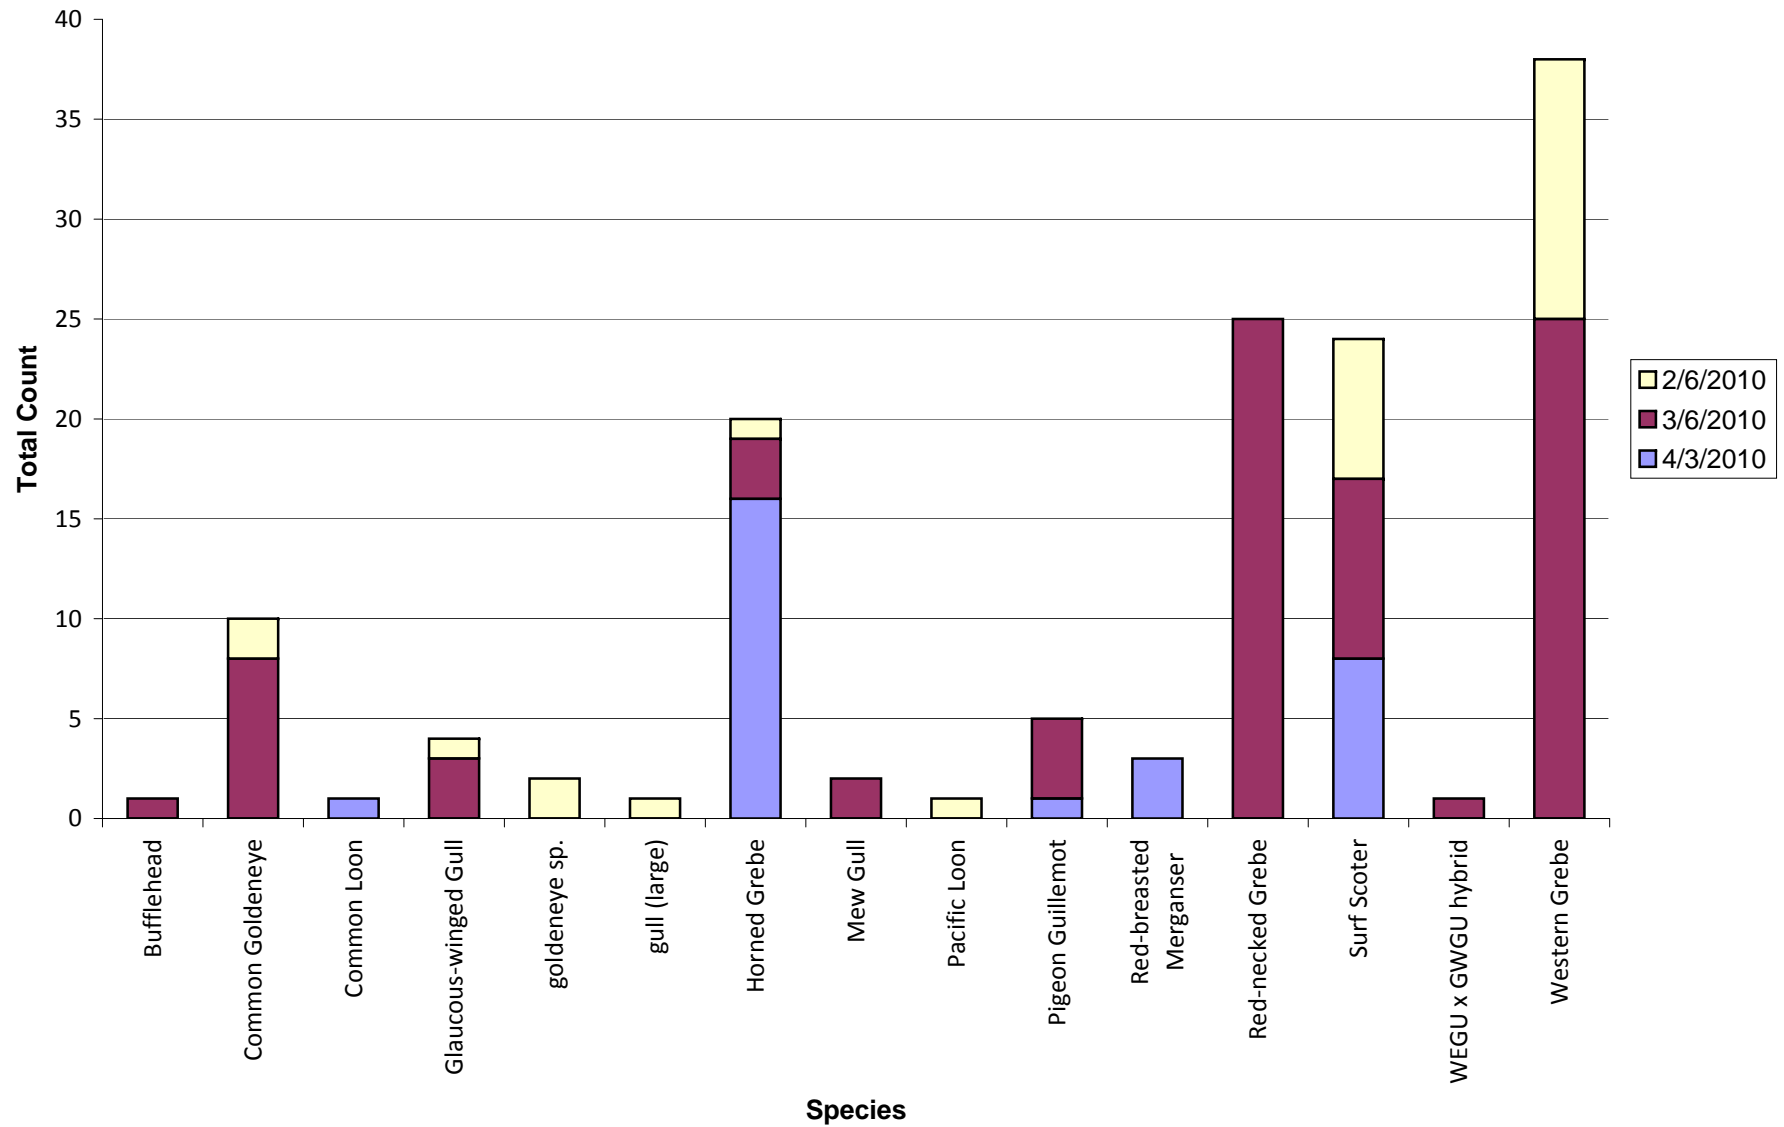

### PSSS Site - Anderson Island Ferry Dock

Total number of birds by species recorded at site during survey season. Sightings color-coded by month.  
Species without counts were a. beyond the 300m survey boundary b. in flight and/or c. seen after the completion of the survey.