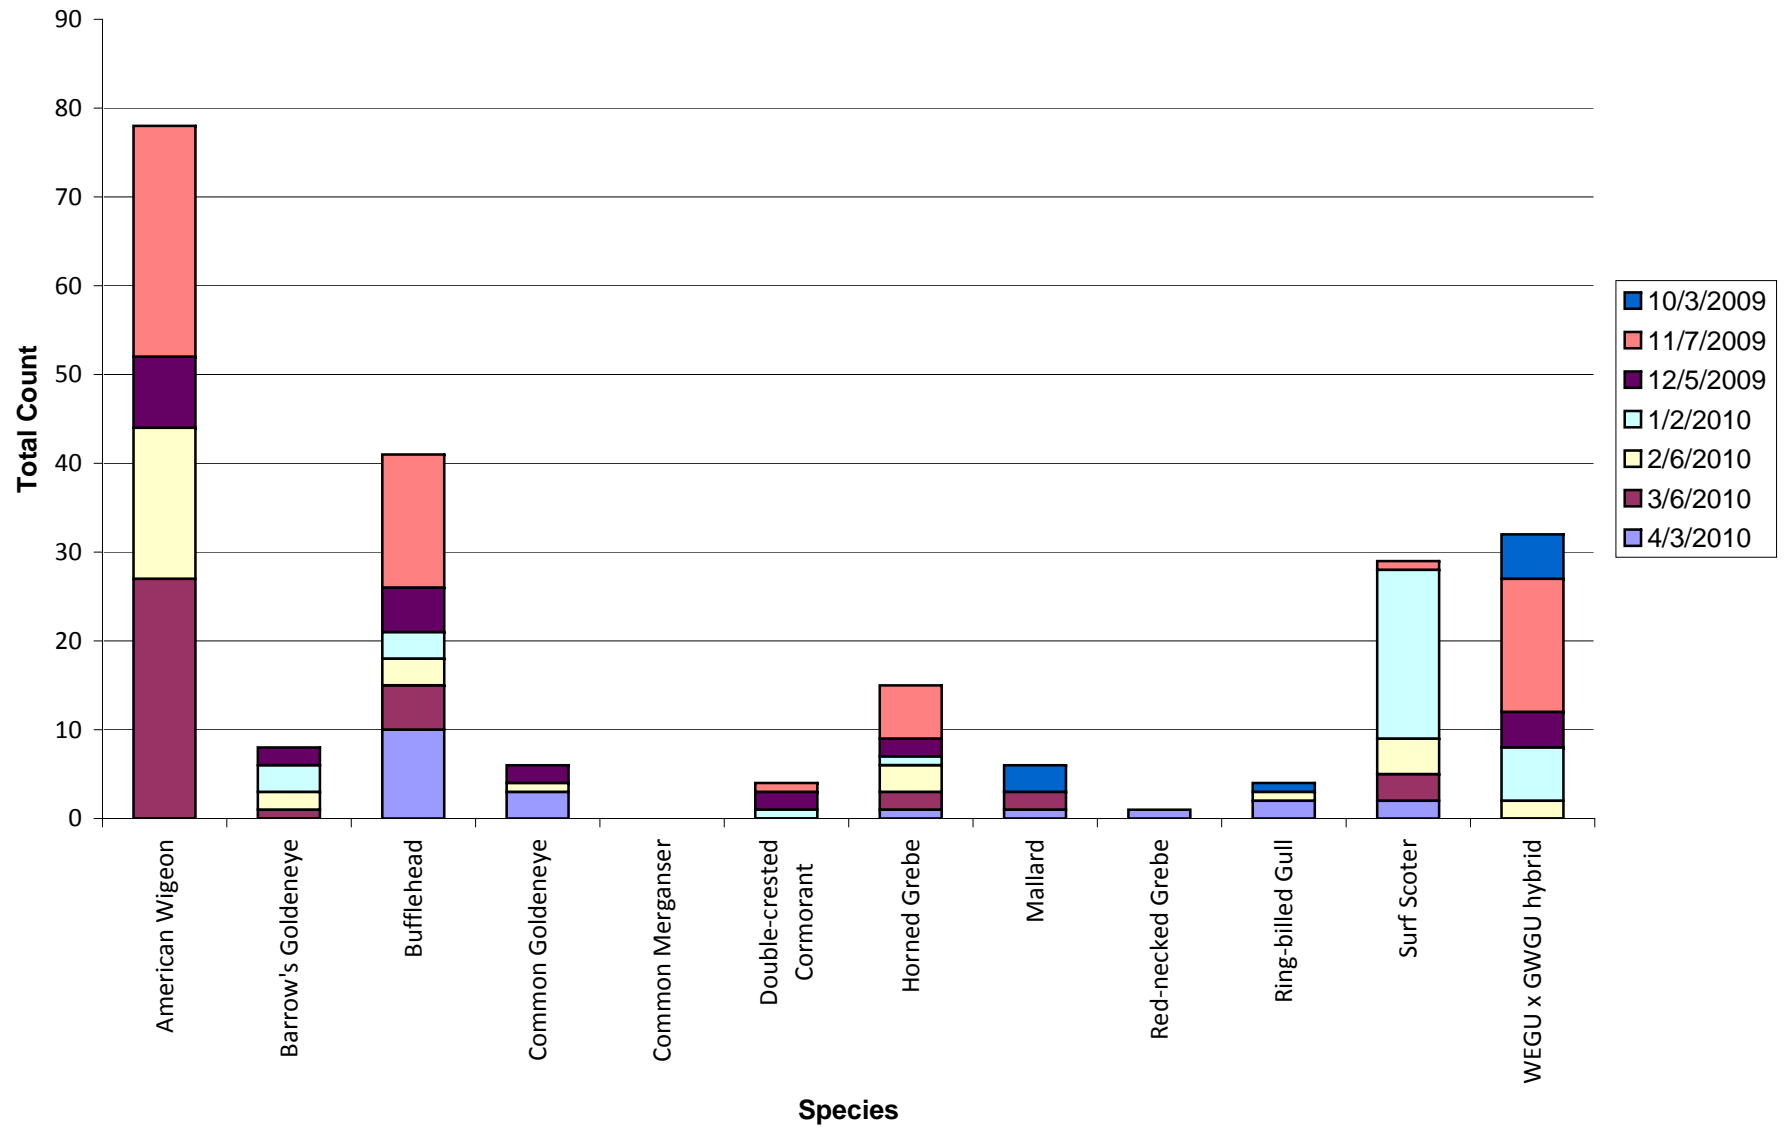

**PSSS Site - Boston Harbor**

Total number of birds by species recorded at site during survey season. Sightings color-coded by month.  
 Species without counts were a. beyond the 300m survey boundary b. in flight and/or c. seen after the completion of the survey.