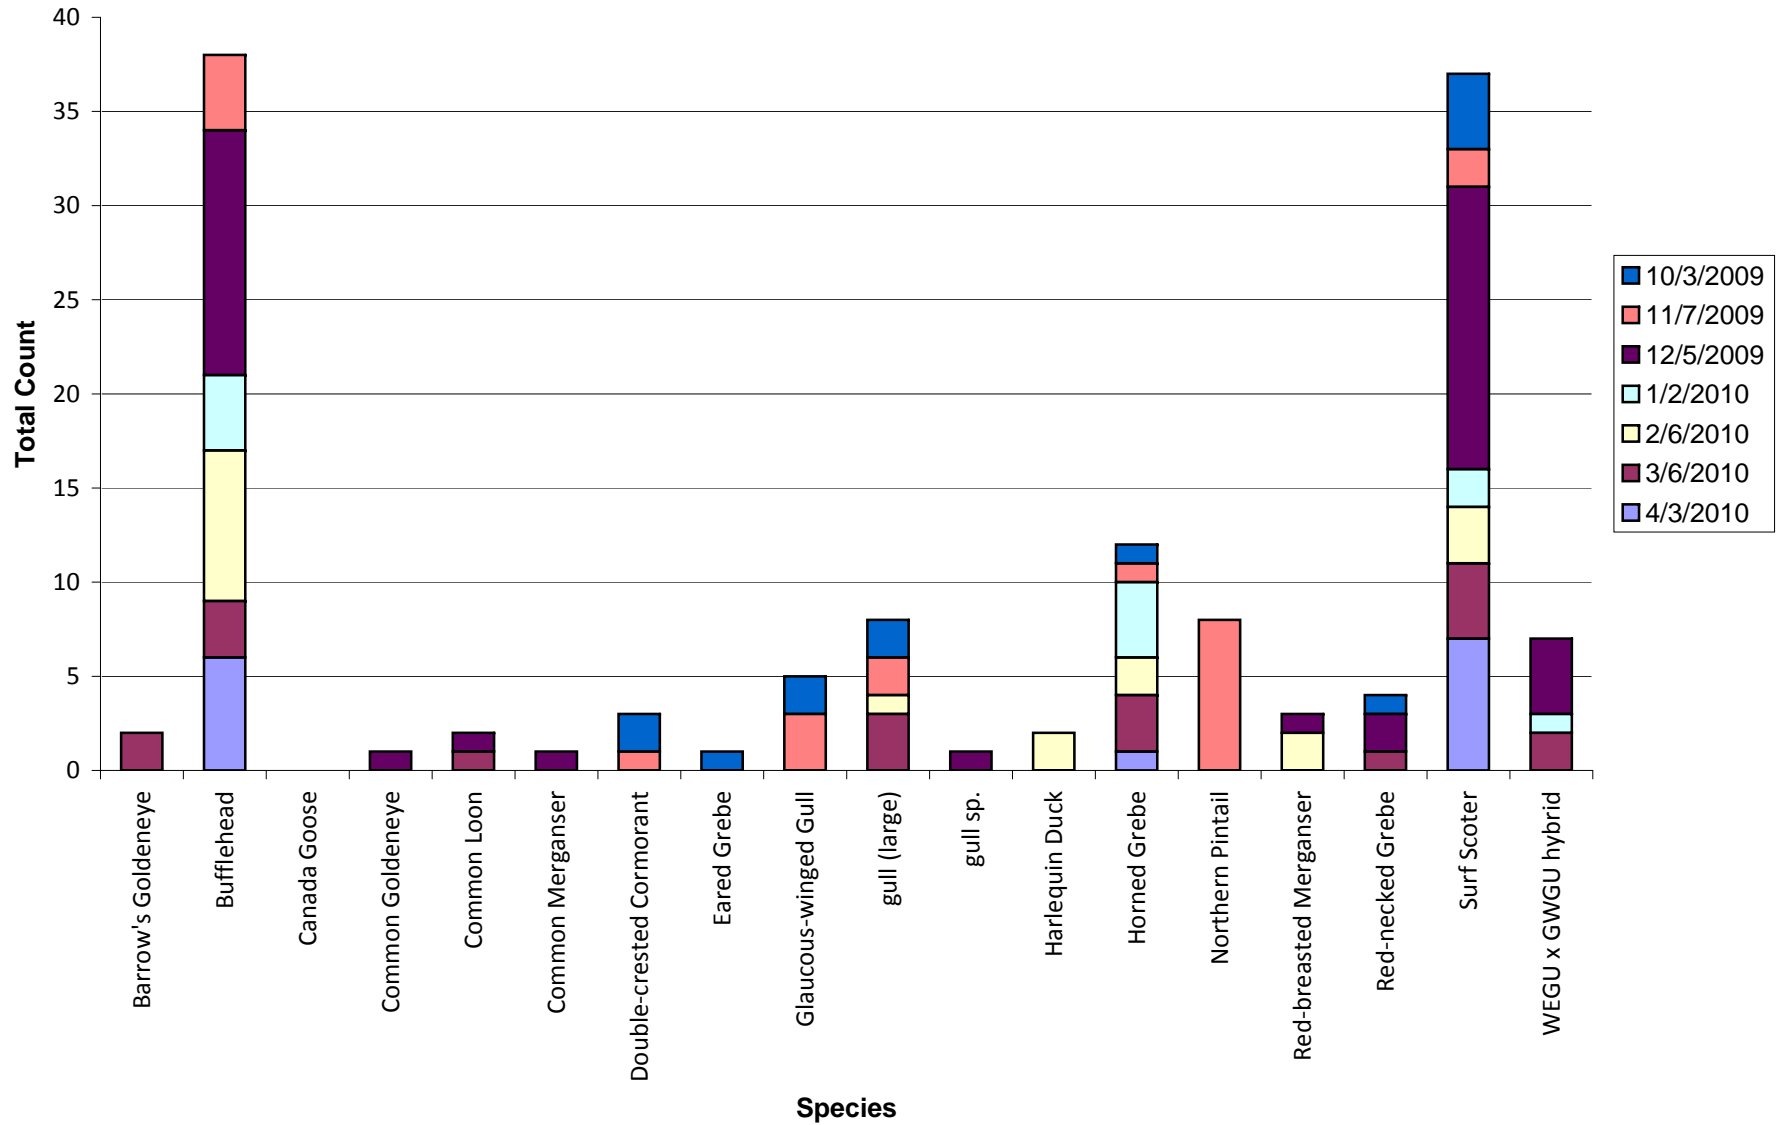

PSSS Site - Brace Point

Total number of birds by species recorded at site during survey season. Sightings color-coded by month.
Species without counts were a. beyond the 300m survey boundary b. in flight and/or c. seen after the completion of the survey.