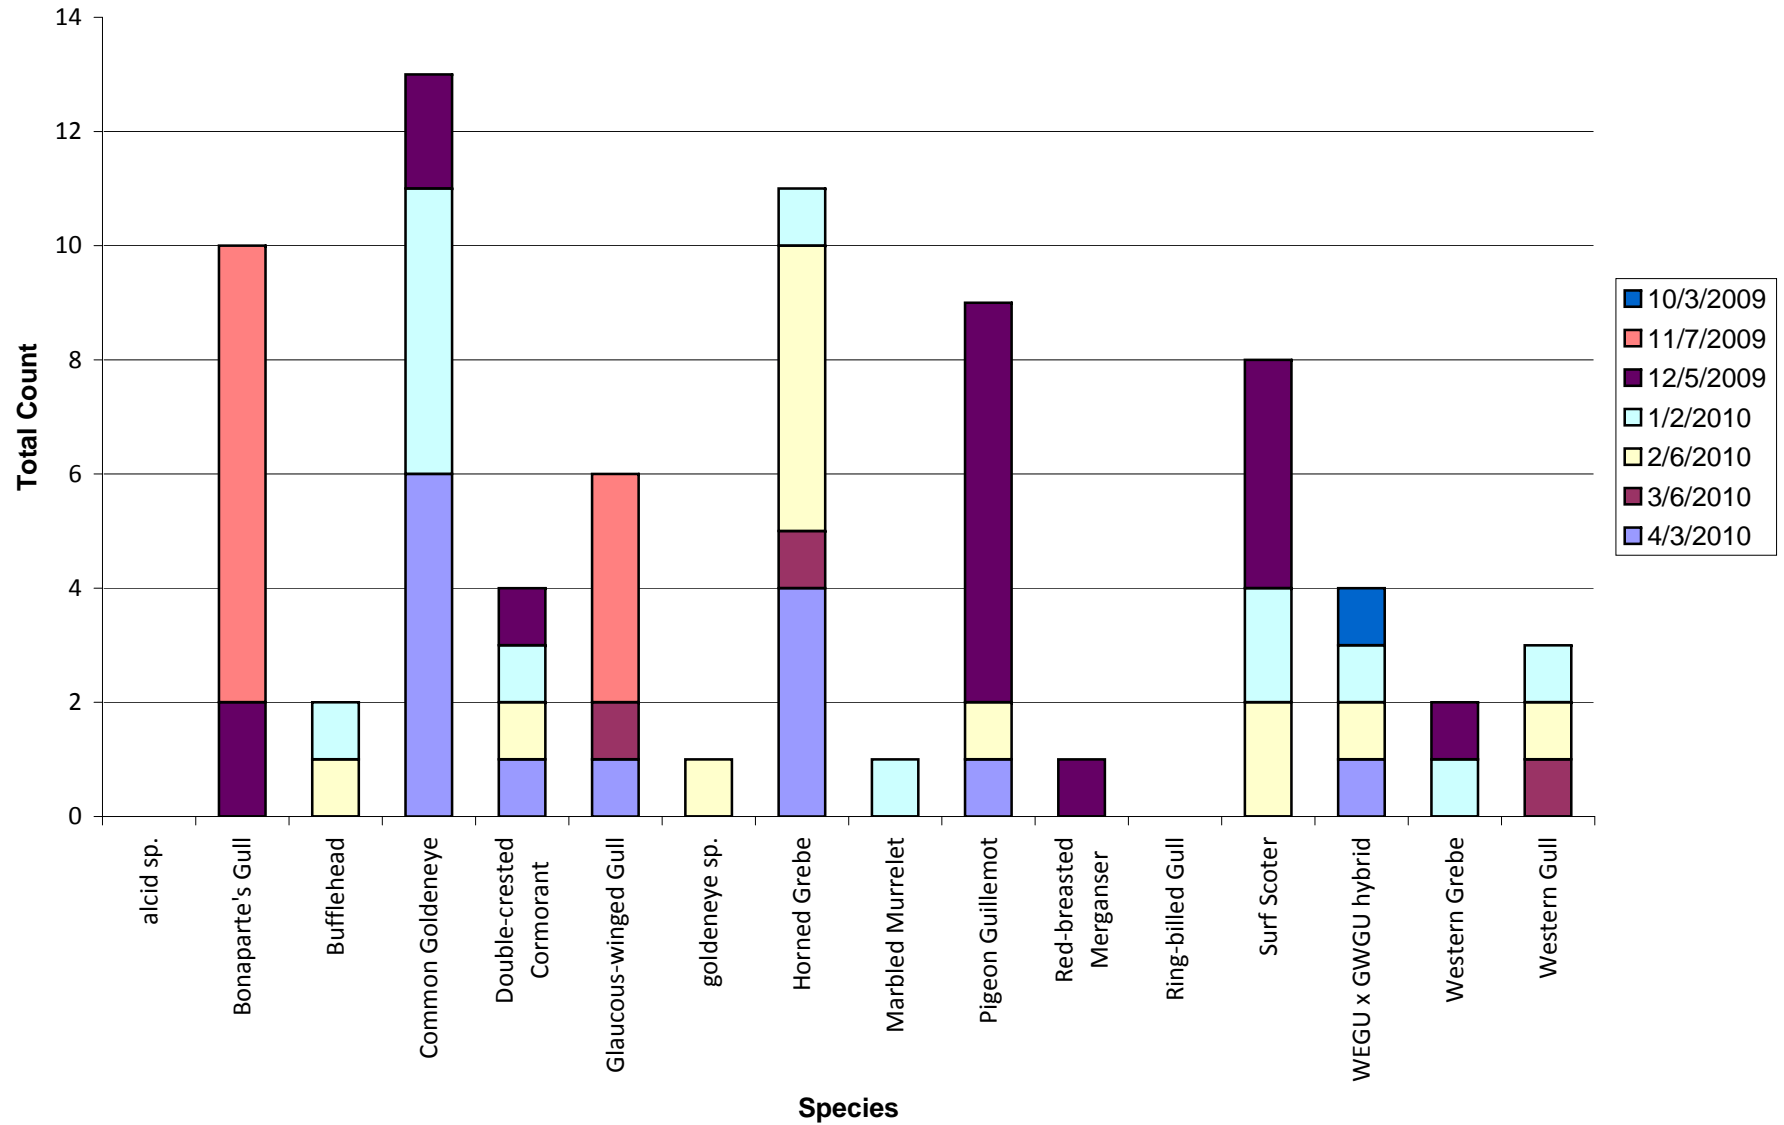

PSSS Site - Brown's Point

Total number of birds by species recorded at site during survey season. Sightings color-coded by month.  
Species without counts were a. beyond the 300m survey boundary b. in flight and/or c. seen after the completion of the survey.