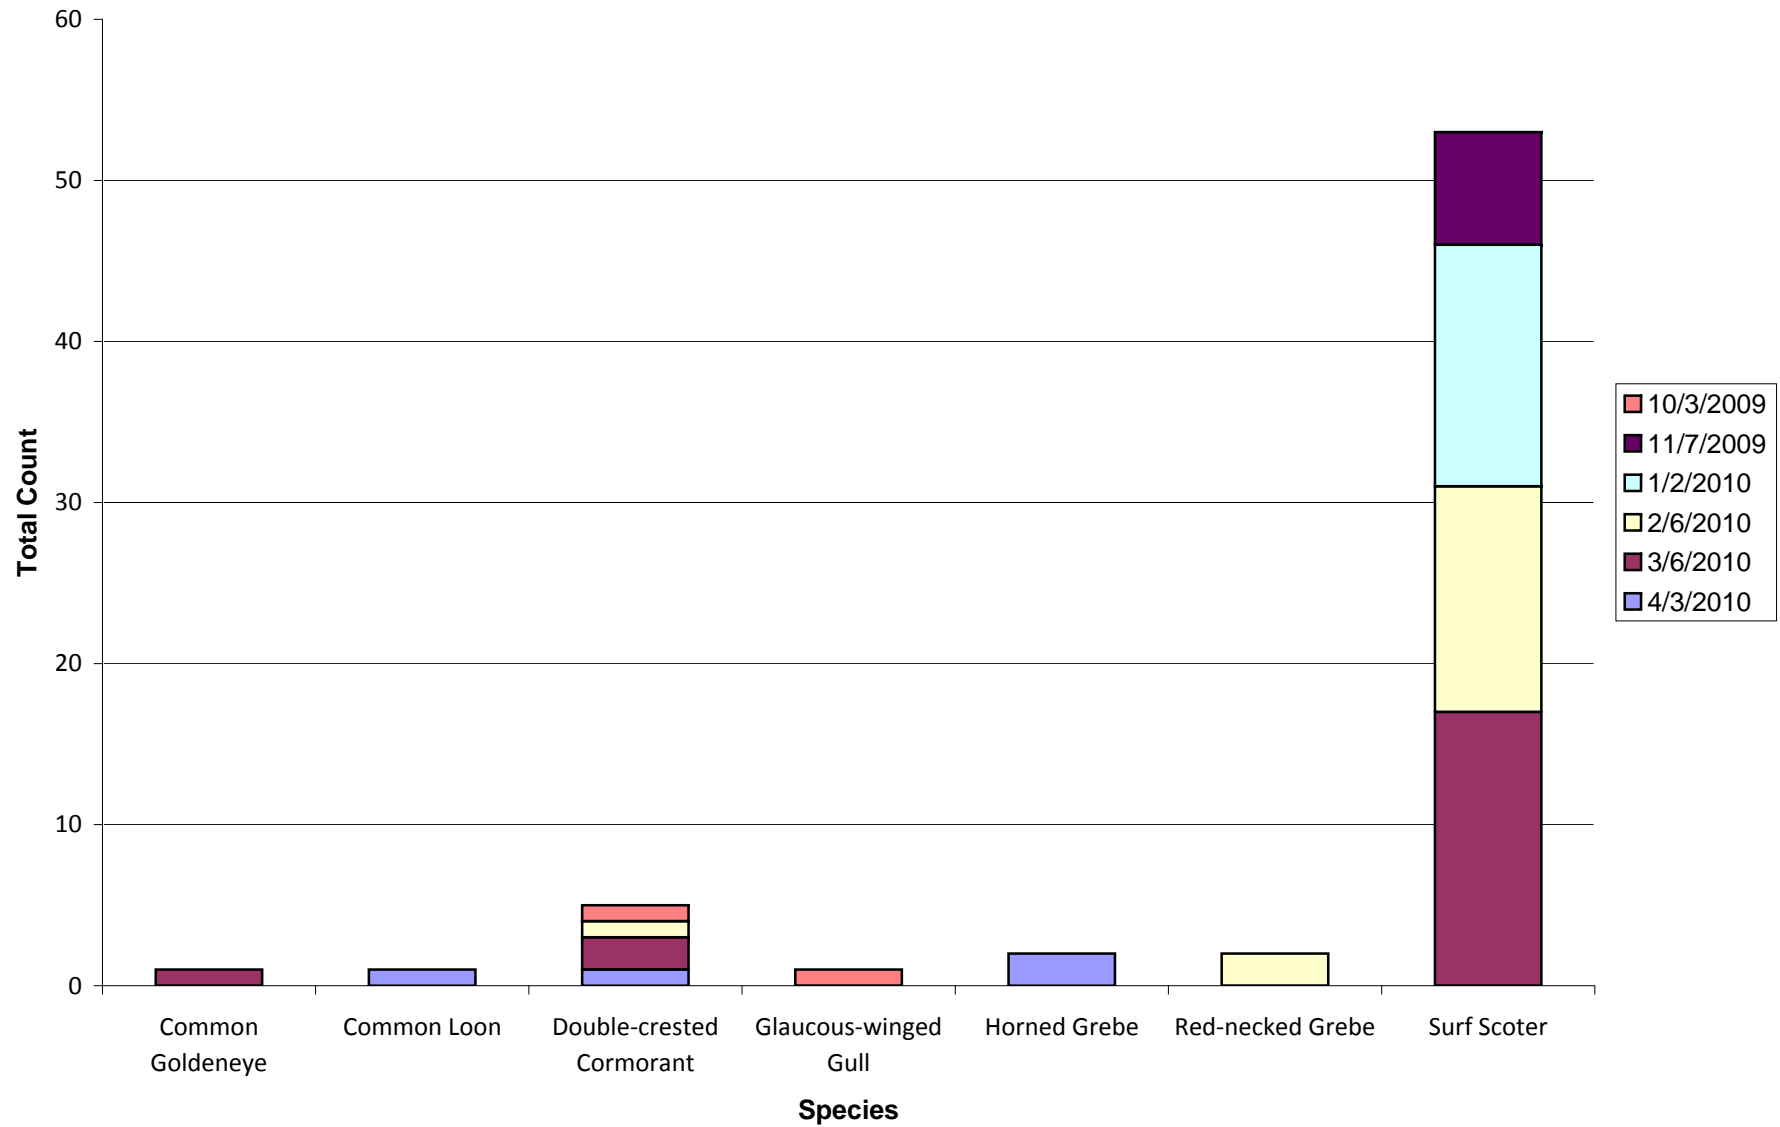

PSSS Site - Burfoot County Park

Total number of birds by species recorded at site during survey season. Sightings color-coded by month.
Species without counts were a. beyond the 300m survey boundary b. in flight and/or c. seen after the completion of the survey.