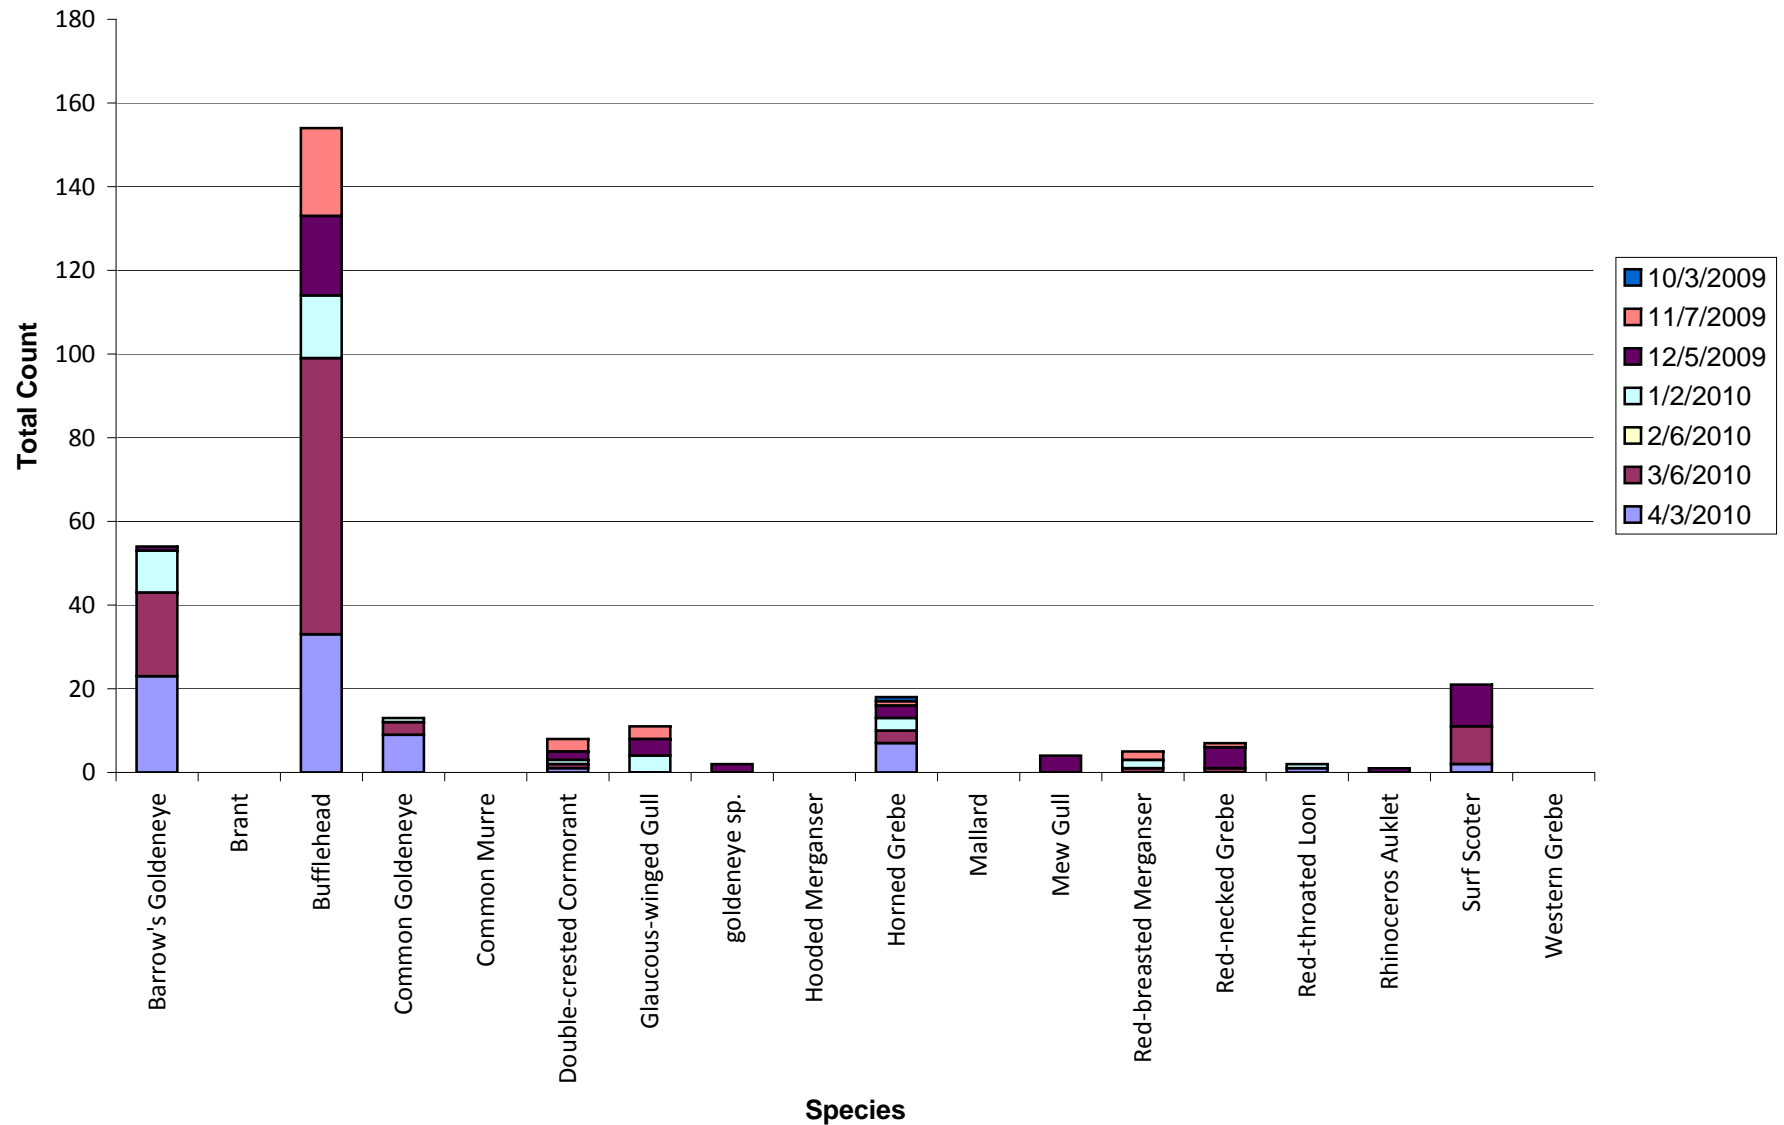

PSSS Site - Carkeek Park

Total number of birds by species recorded at site during survey season. Sightings color-coded by month.
 Species without counts were a. beyond the 300m survey boundary b. in flight and/or c. seen after the completion of the survey.