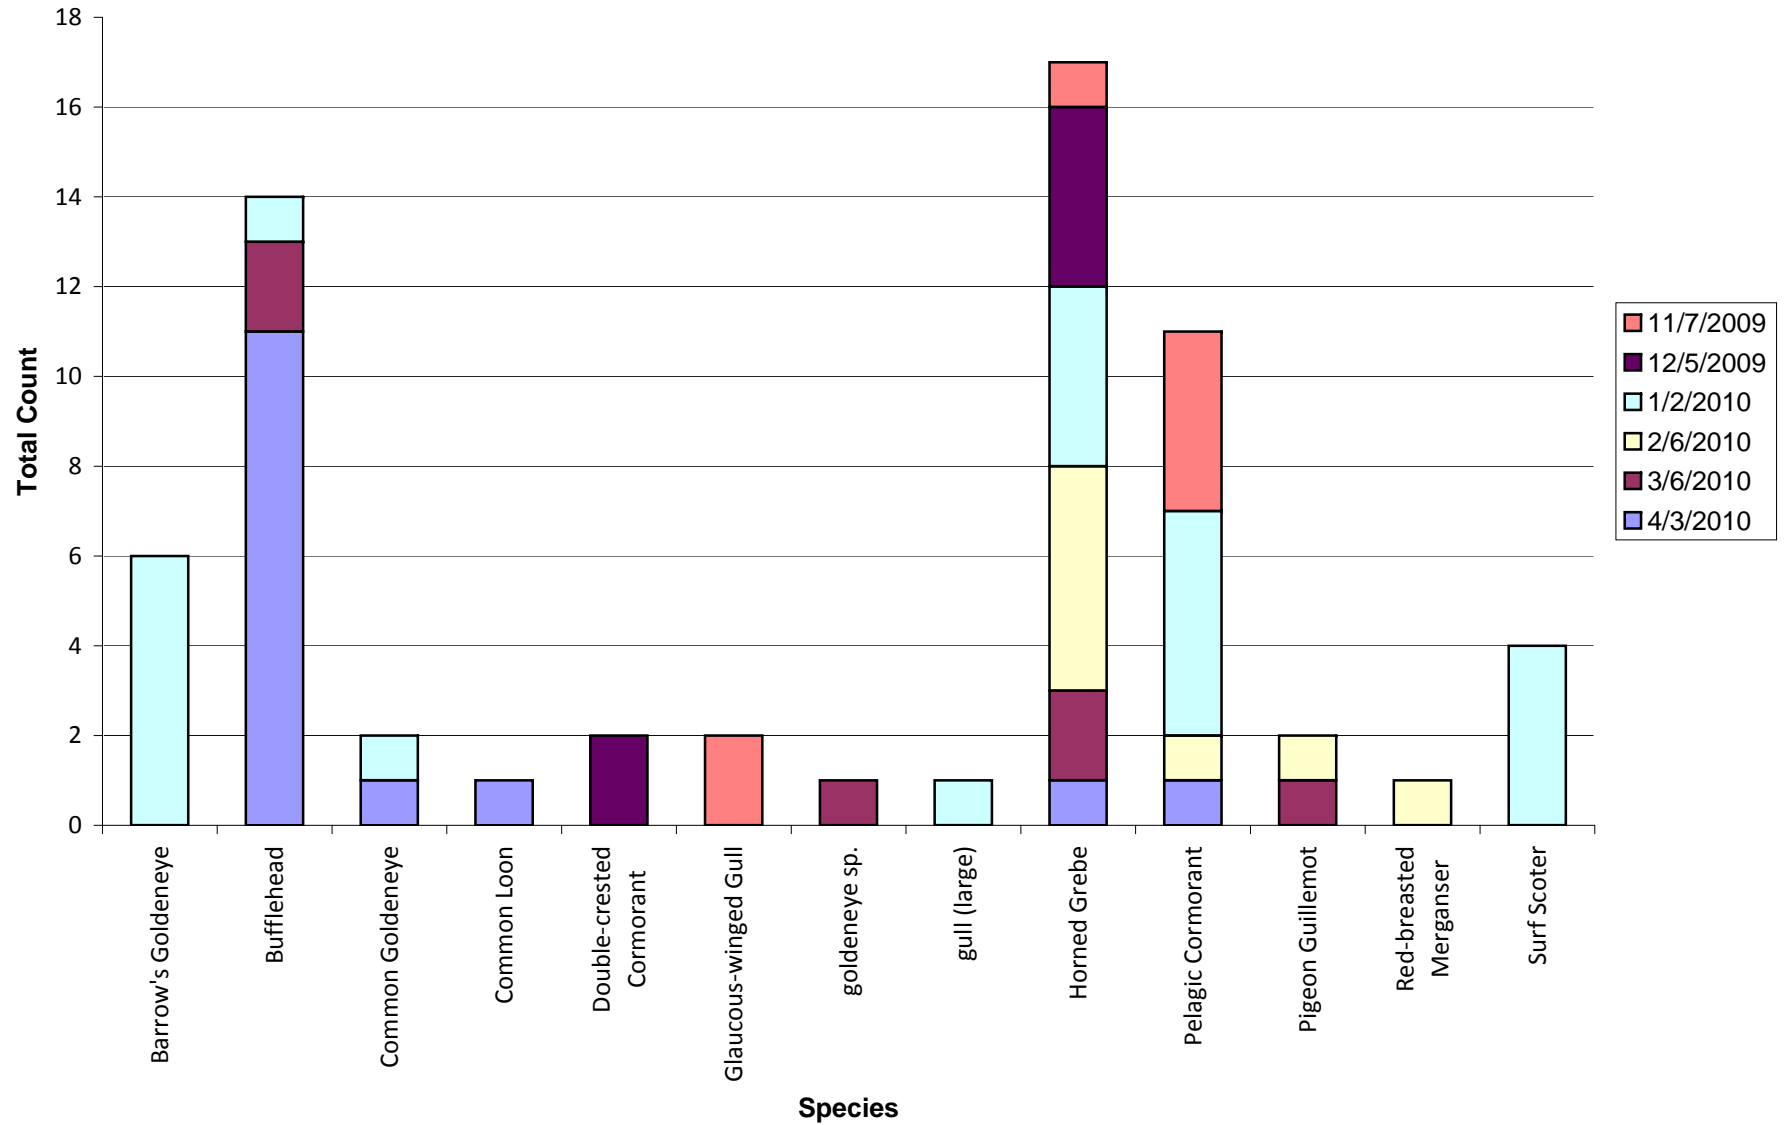

PSSS Site - Cromwell West

Total number of birds by species recorded at site during survey season. Sightings color-coded by month.
 Species without counts were a. beyond the 300m survey boundary b. in flight and/or c. seen after the completion of the survey.