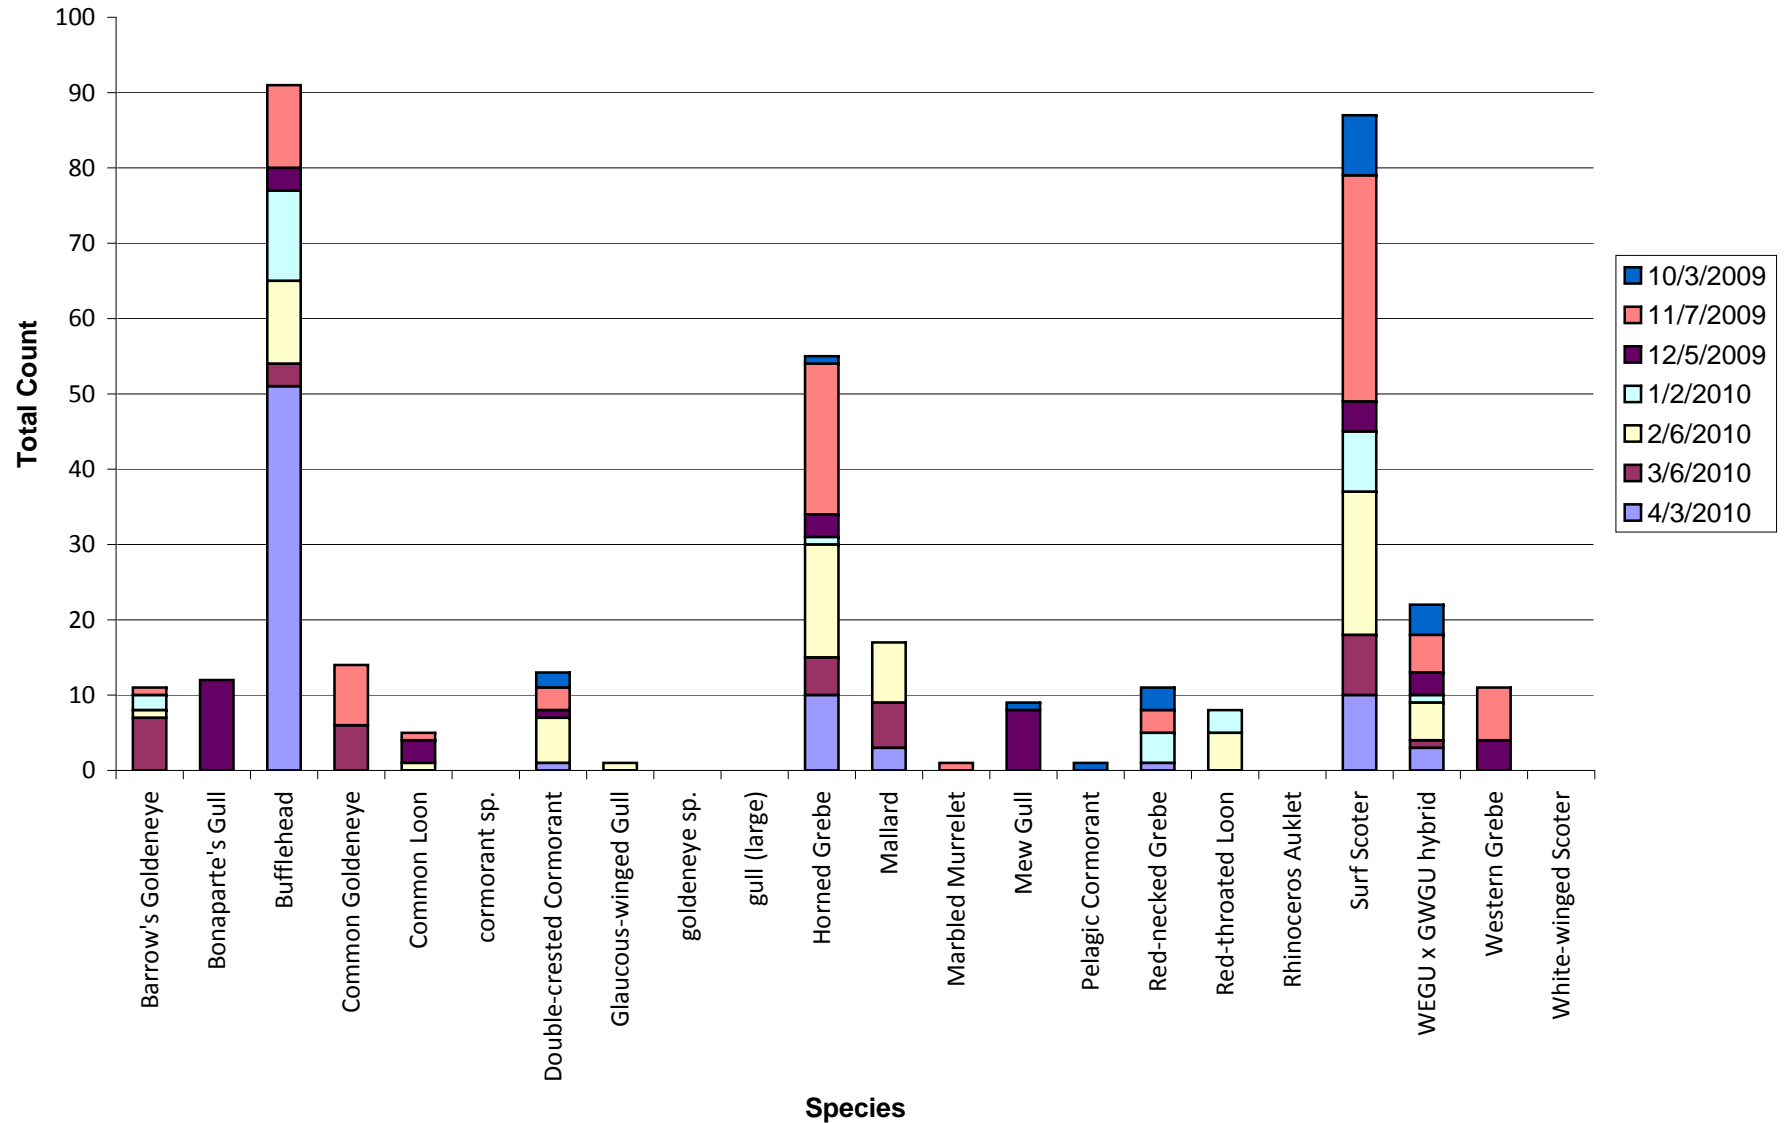

PSSS Site - Dash Point State Park

Total number of birds by species recorded at site during survey season. Sightings color-coded by month.
Species without counts were a. beyond the 300m survey boundary b. in flight and/or c. seen after the completion of the survey.