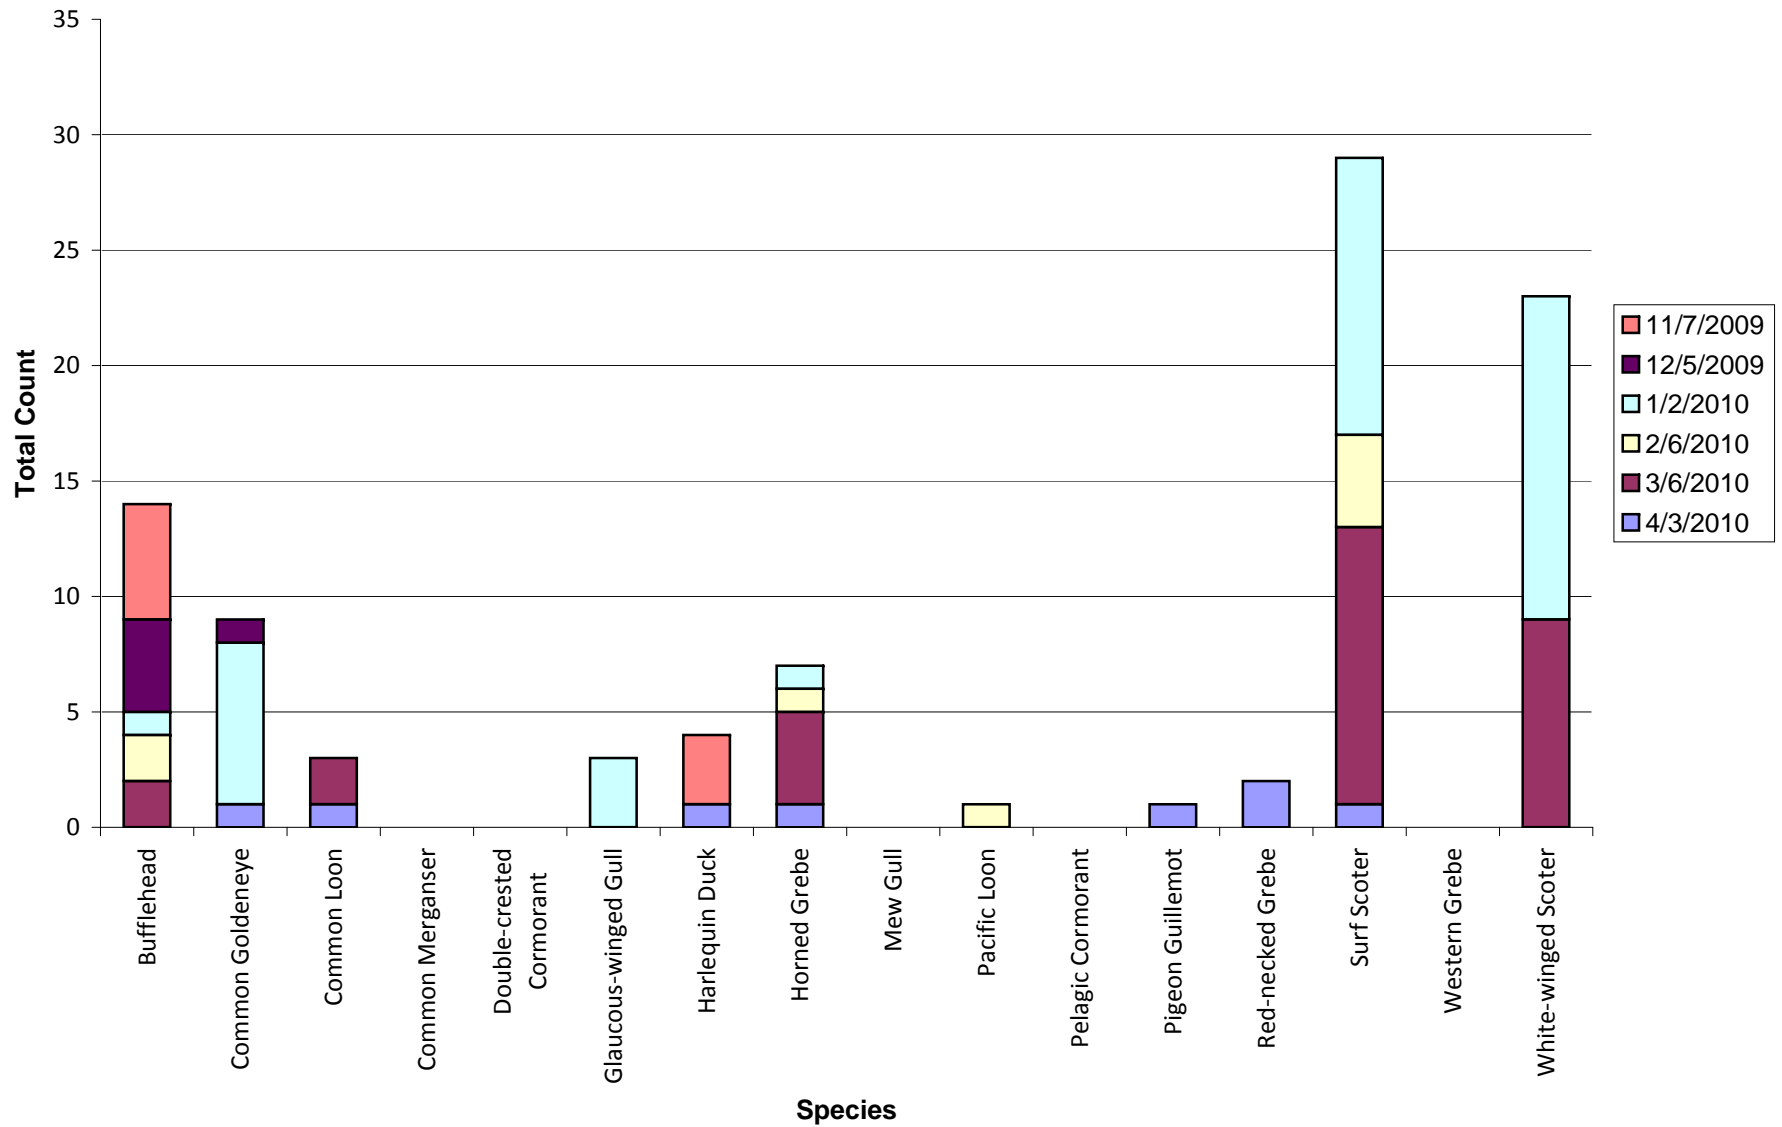

PSSS Site - DeMolay Boys Camp - West

Total number of birds by species recorded at site during survey season. Sightings color-coded by month.
 Species without counts were a. beyond the 300m survey boundary b. in flight and/or c. seen after the completion of the survey.