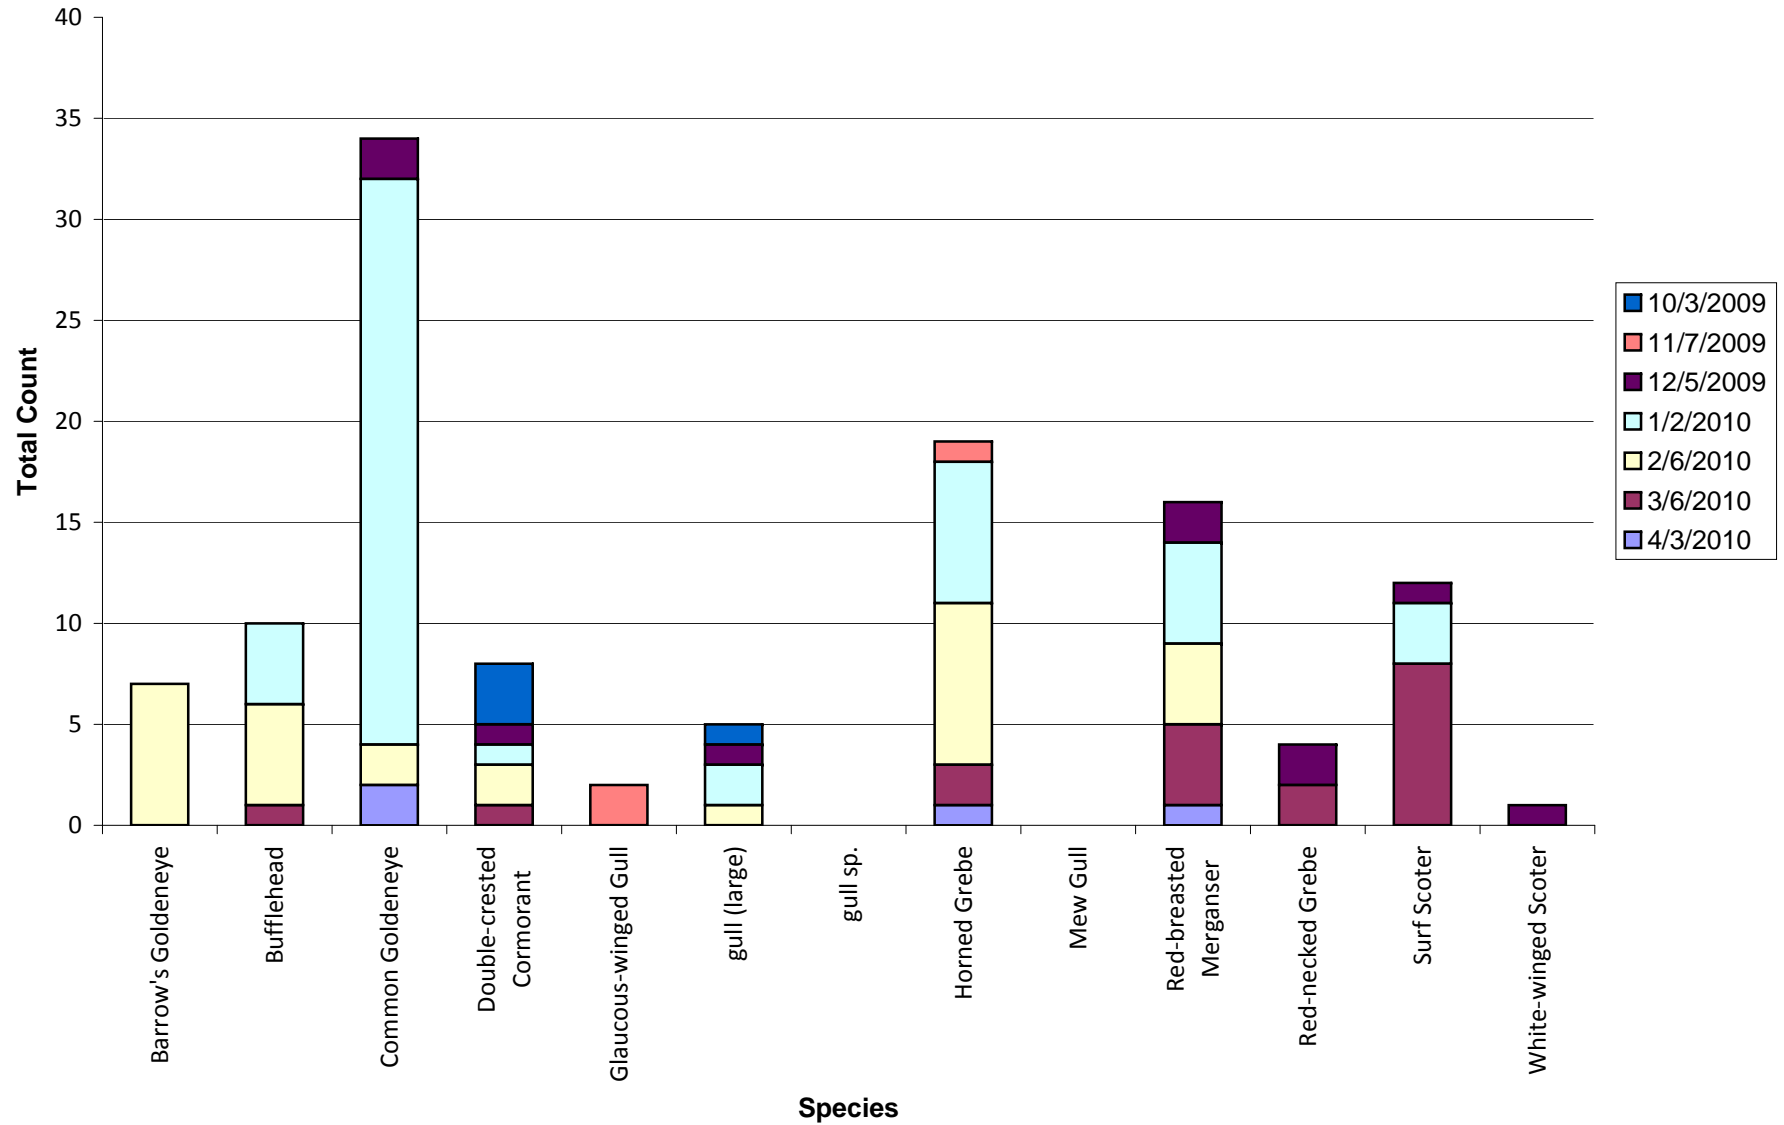

PSSS Site - Discovery Park West

Total number of birds by species recorded at site during survey season. Sightings color-coded by month.
 Species without counts were a. beyond the 300m survey boundary b. in flight and/or c. seen after the completion of the survey.