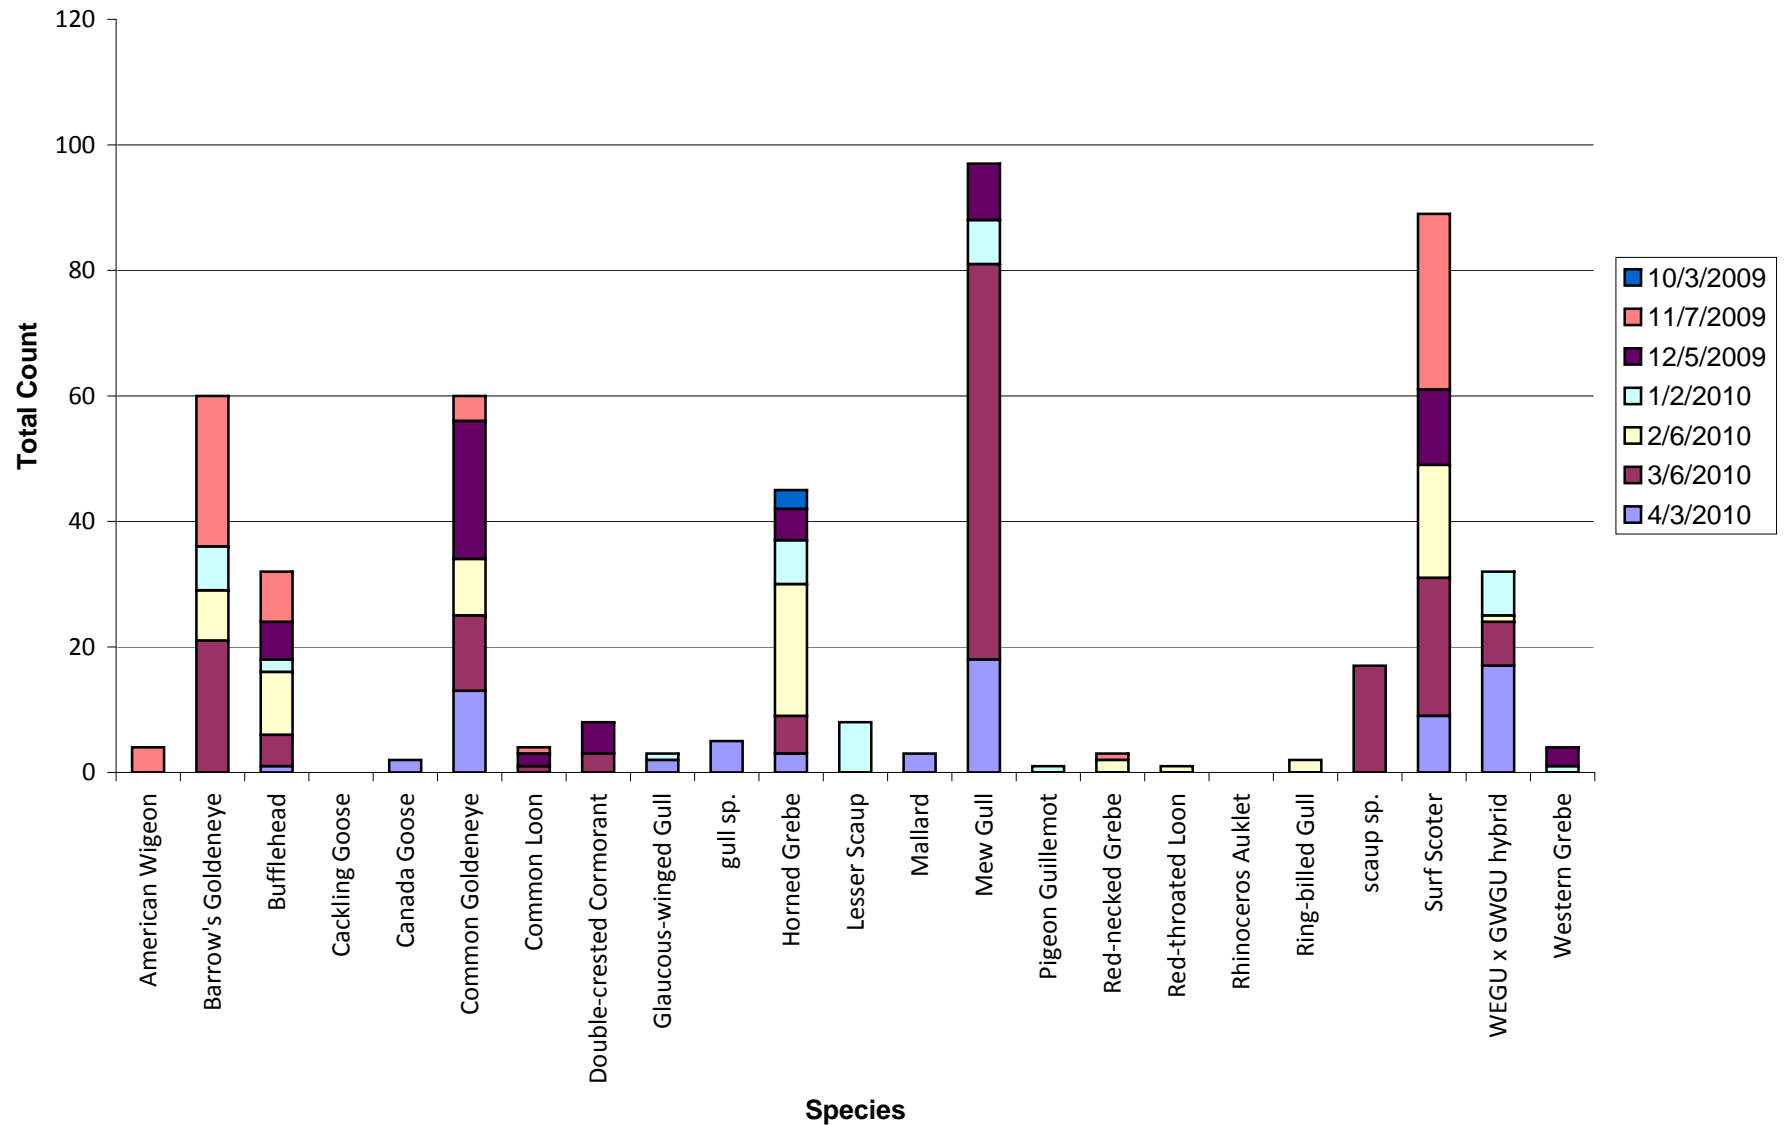

PSSS Site - Dumas Bay State Park

Total number of birds by species recorded at site during survey season. Sightings color-coded by month.
Species without counts were a. beyond the 300m survey boundary b. in flight and/or c. seen after the completion of the survey.