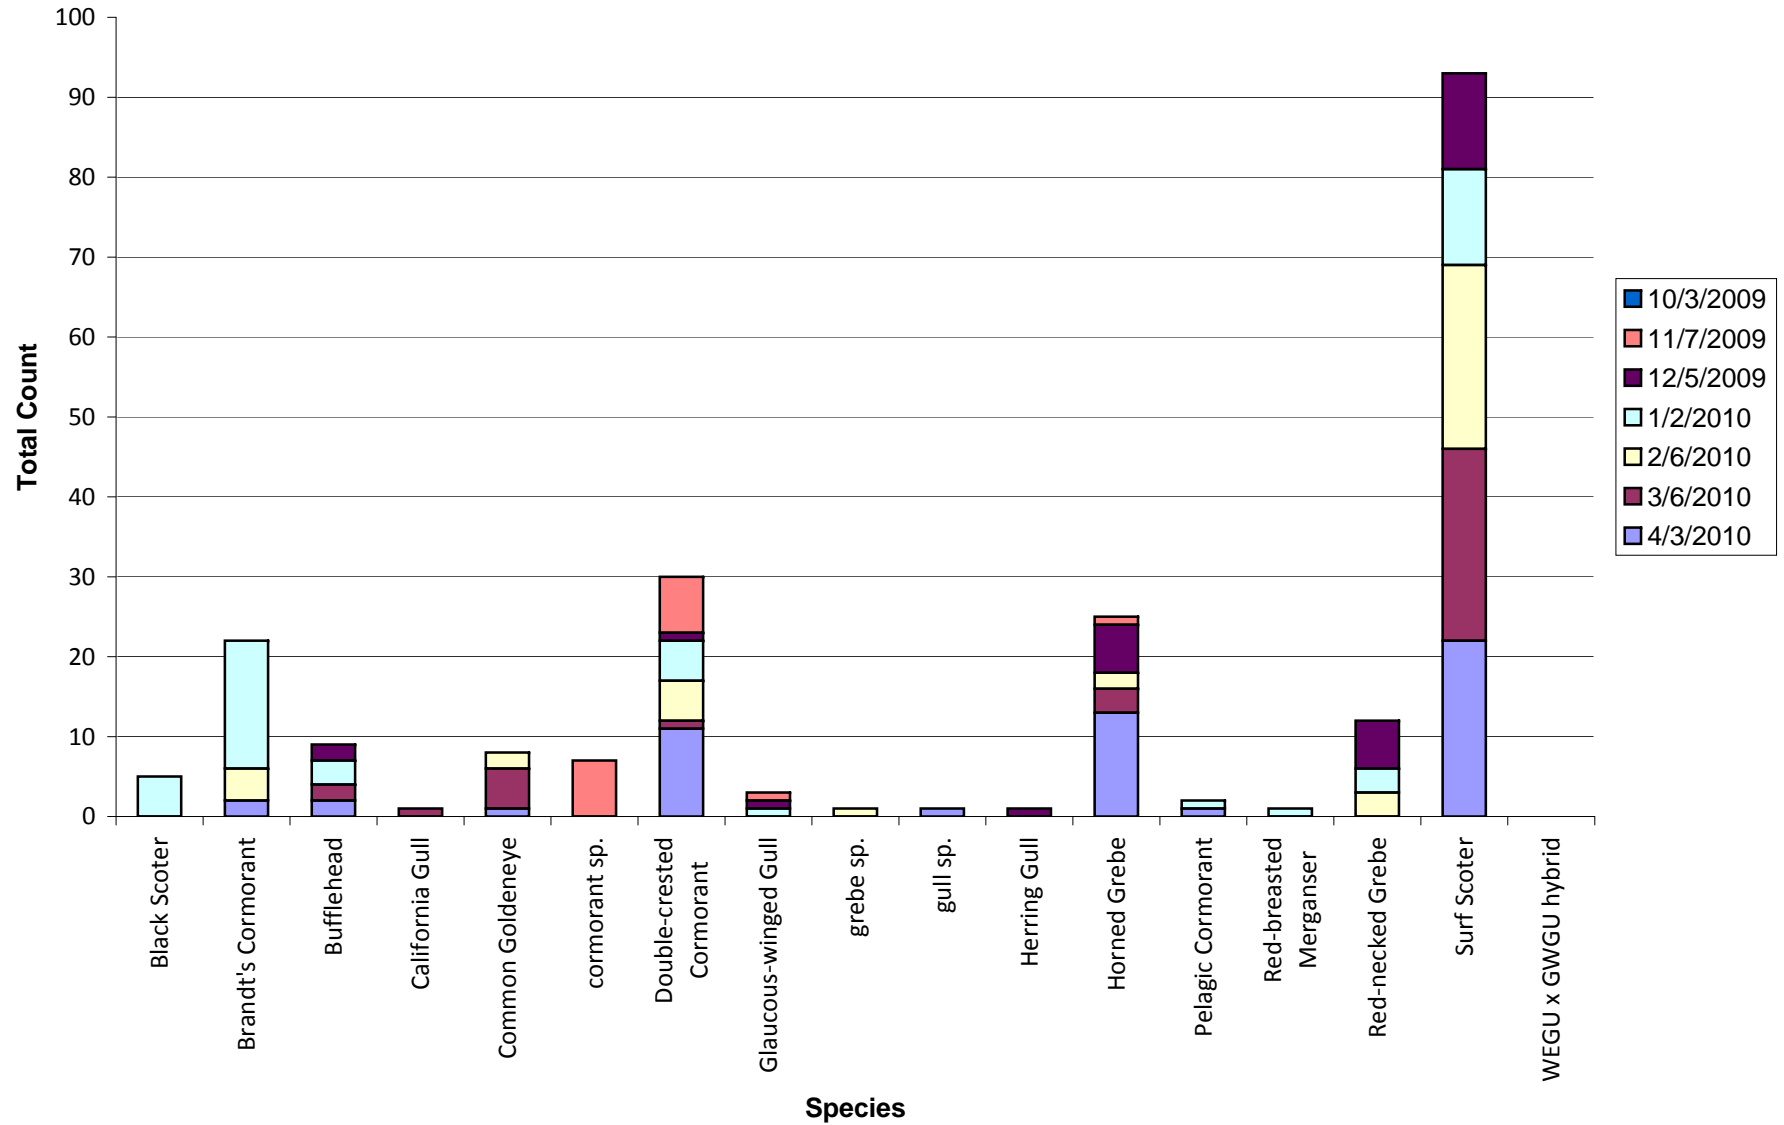

PSSS Site - Duwamish Head

Total number of birds by species recorded at site during survey season. Sightings color-coded by month.
Species without counts were a. beyond the 300m survey boundary b. in flight and/or c. seen after the completion of the survey.