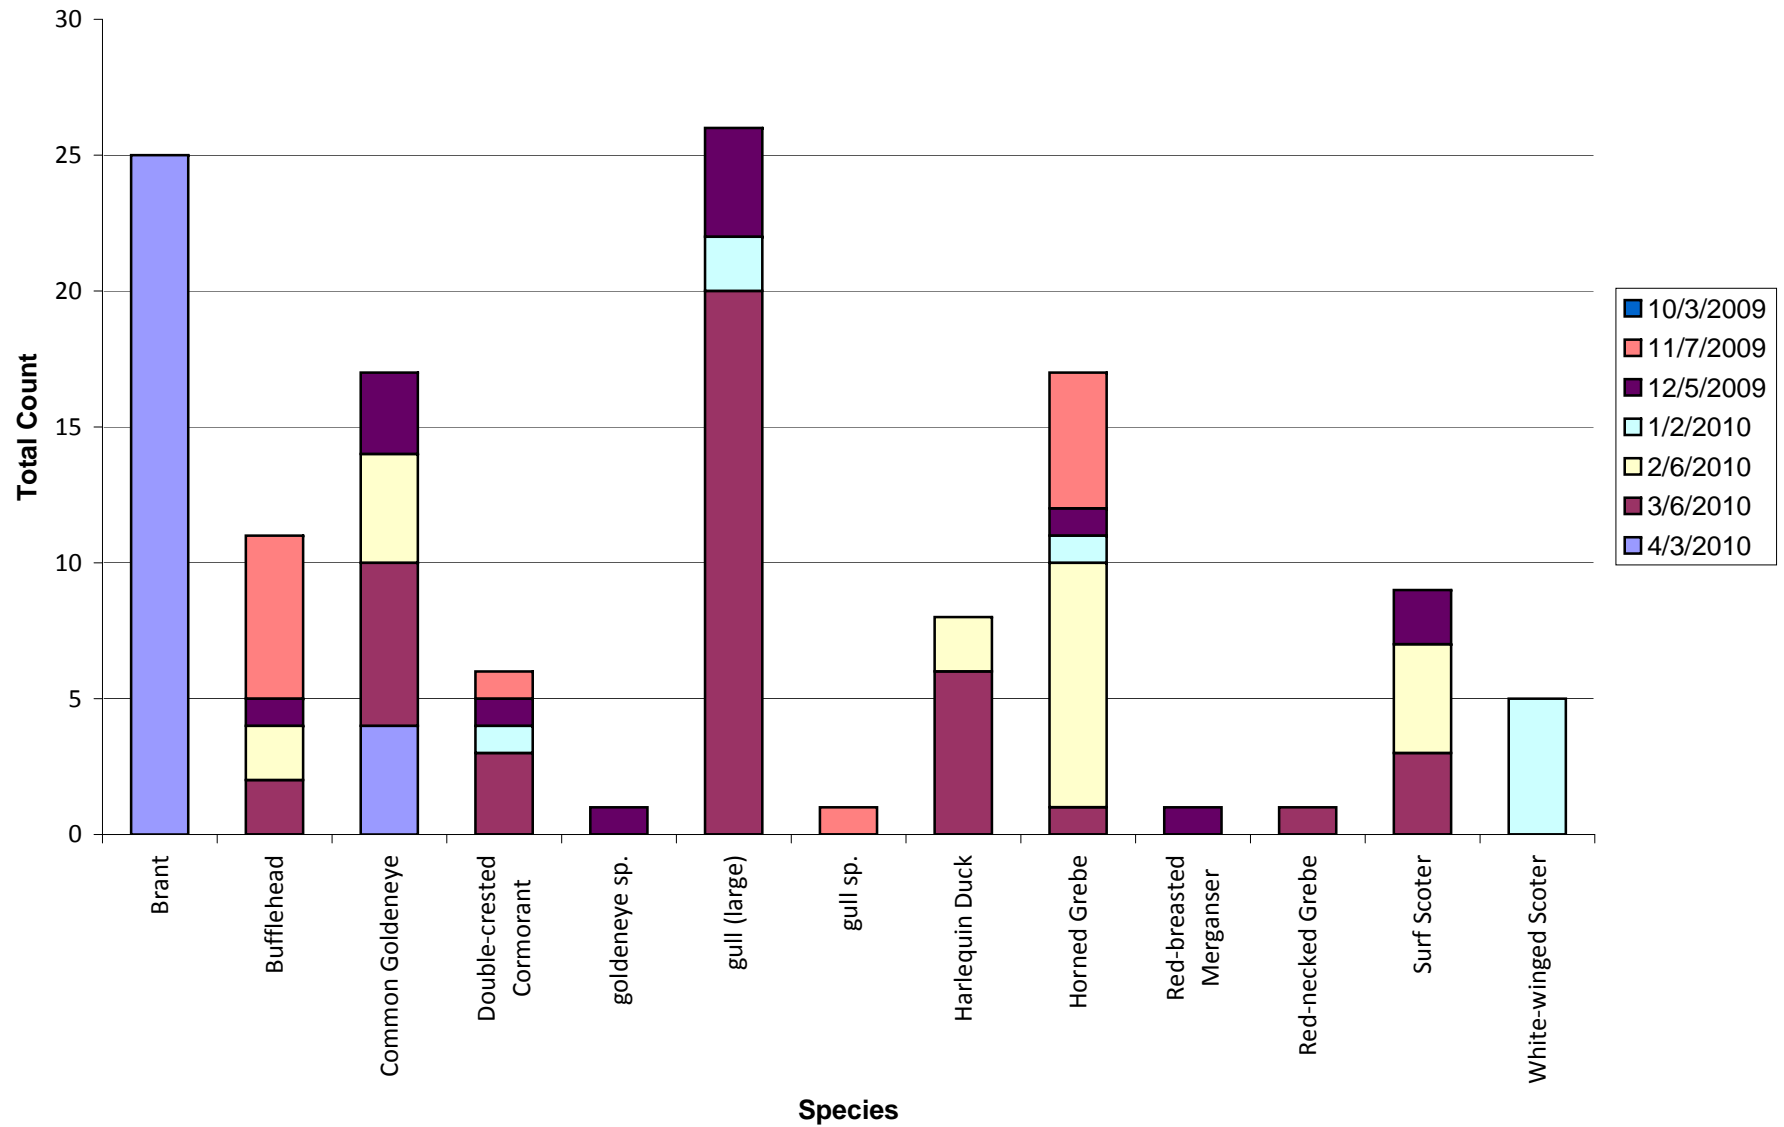

PSSS Site - Edmonds South

Total number of birds by species recorded at site during survey season. Sightings color-coded by month.  
Species without counts were a. beyond the 300m survey boundary b. in flight and/or c. seen after the completion of the survey.