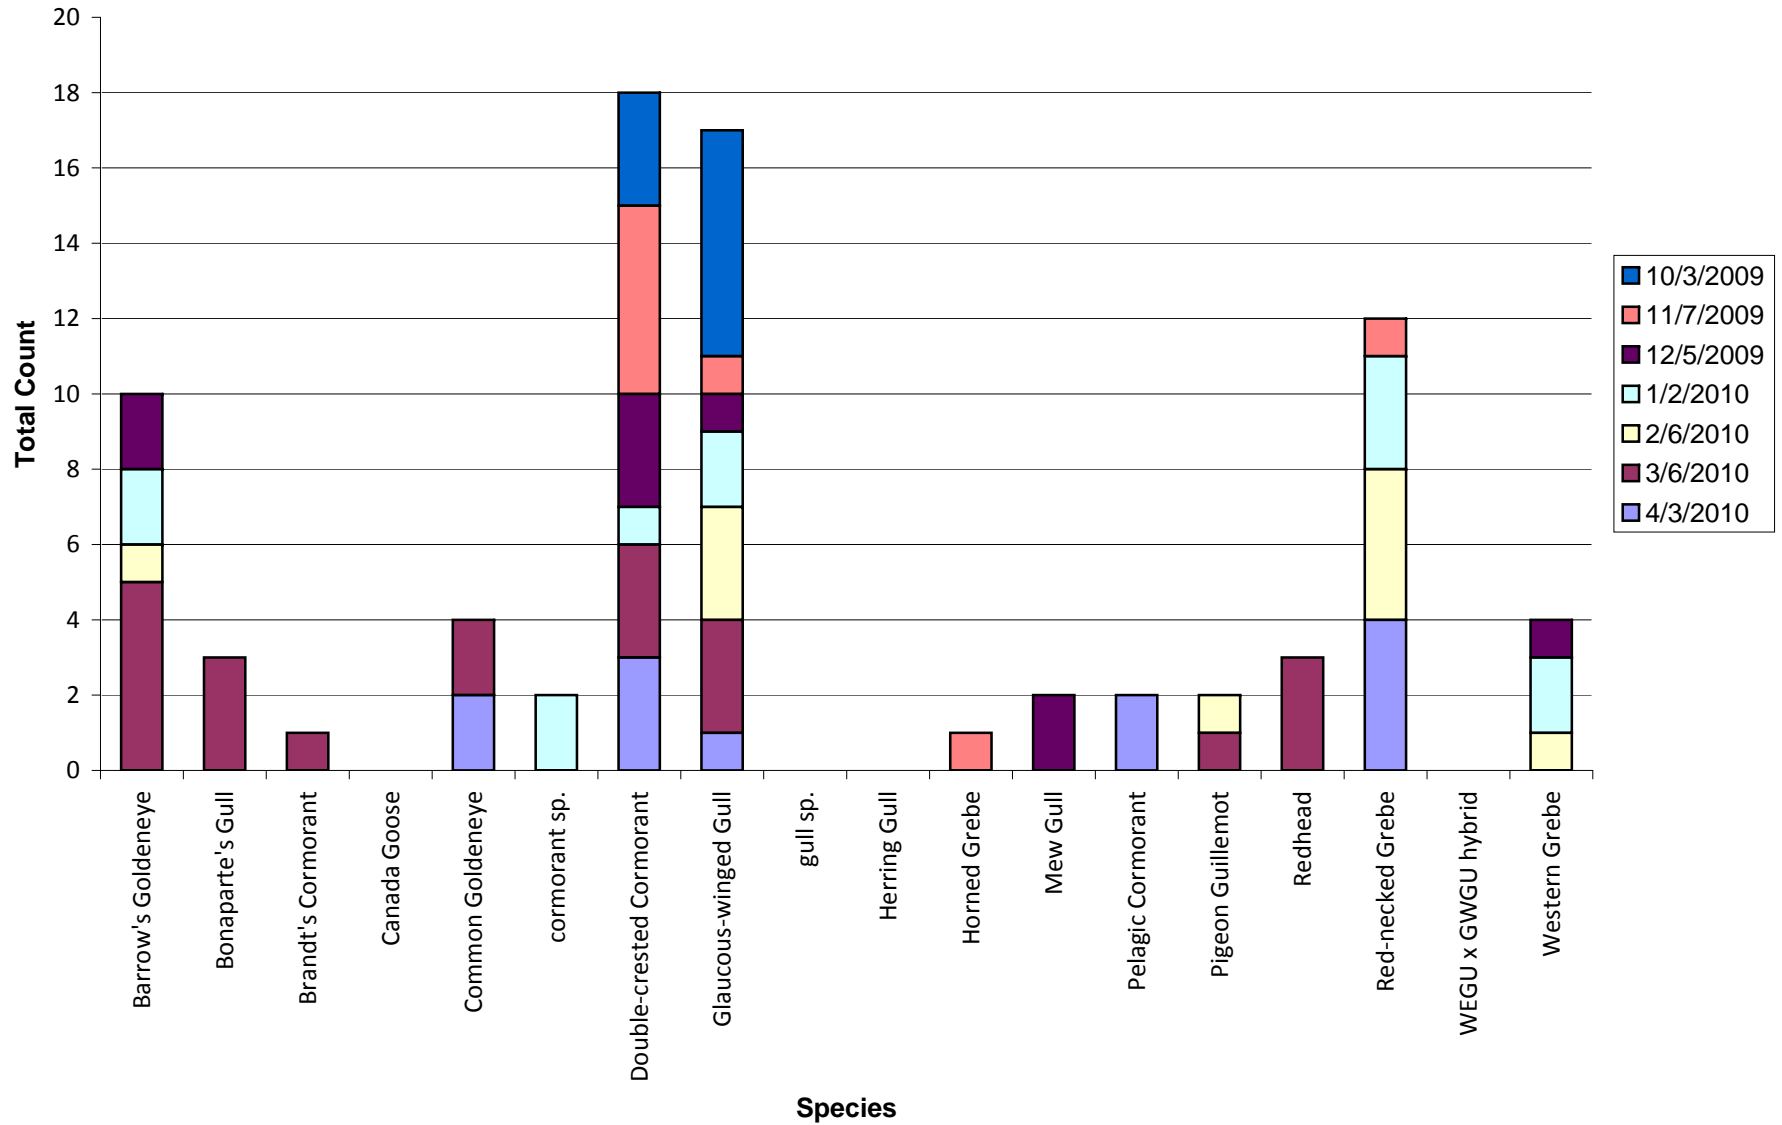

PSSS Site - Elliott Bay Water Taxi Pier

Total number of birds by species recorded at site during survey season. Sightings color-coded by month.
Species without counts were a. beyond the 300m survey boundary b. in flight and/or c. seen after the completion of the survey.