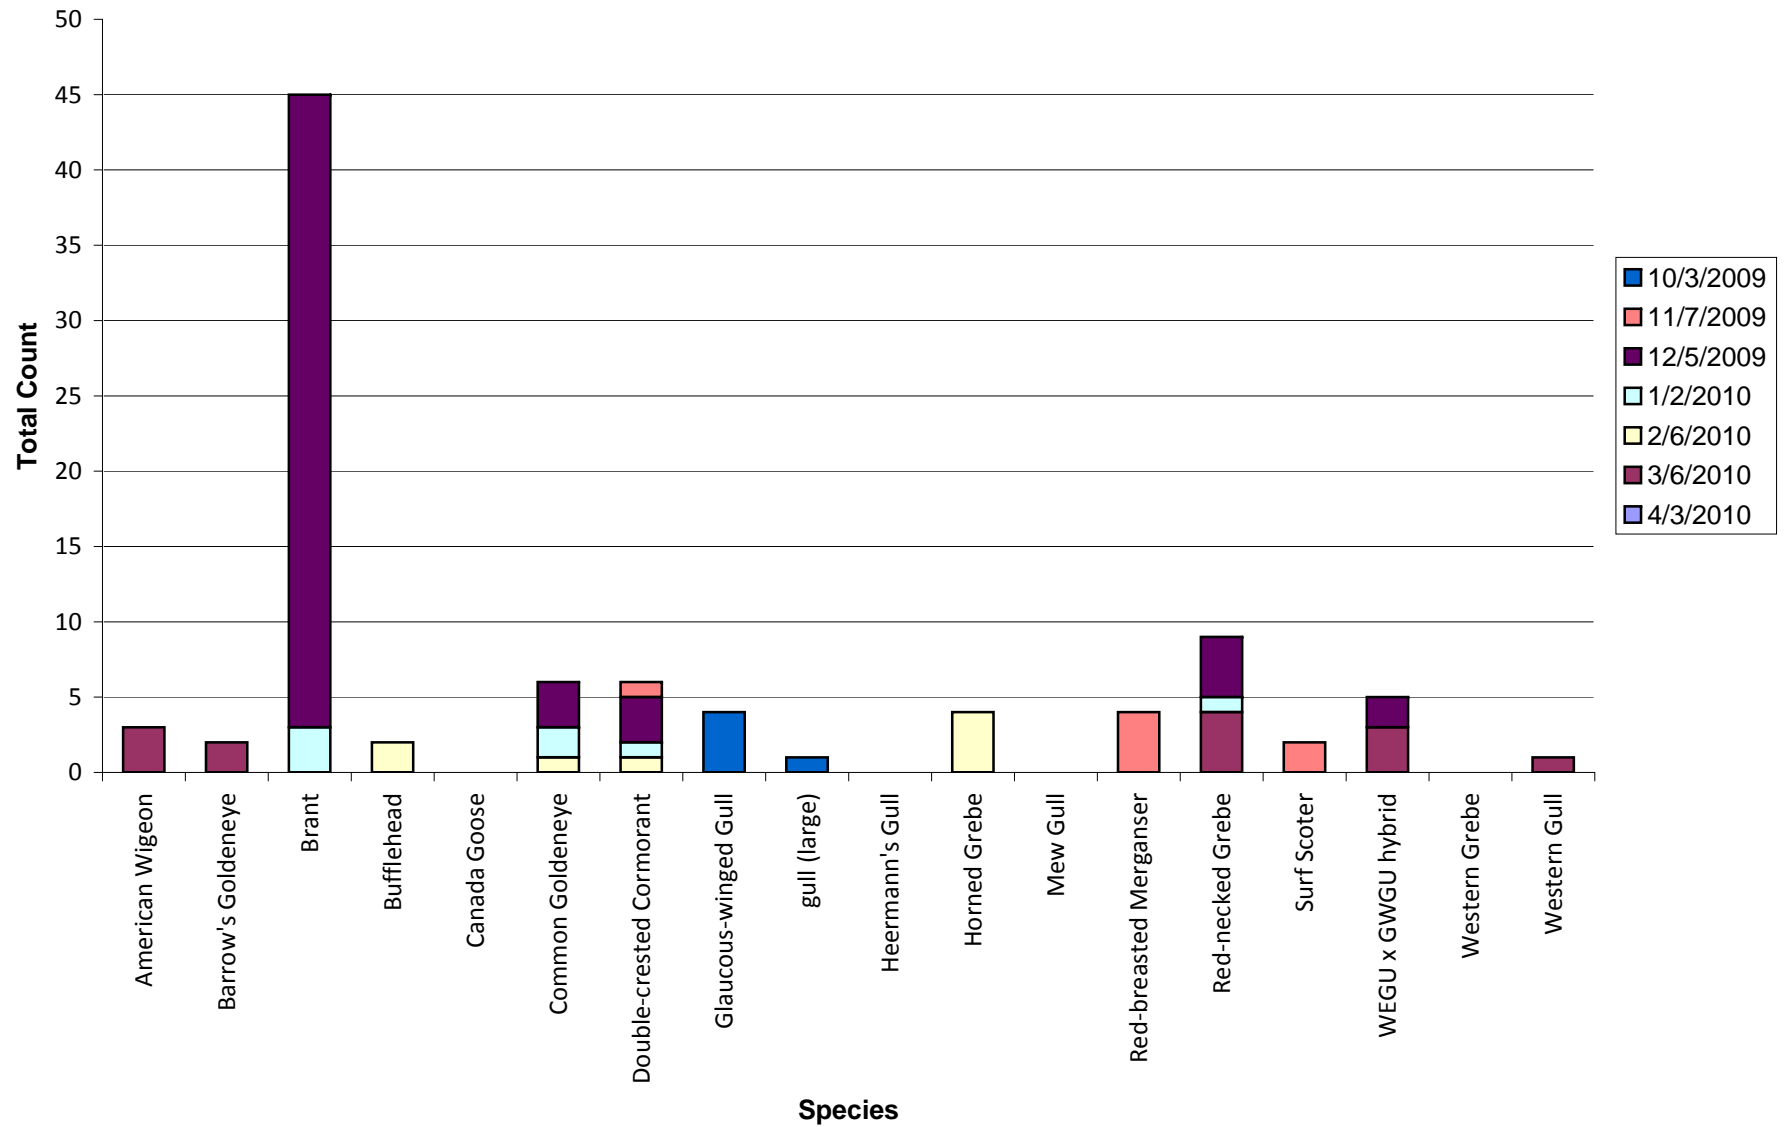

PSSS Site - Golden Gardens

Total number of birds by species recorded at site during survey season. Sightings color-coded by month.
Species without counts were a. beyond the 300m survey boundary b. in flight and/or c. seen after the completion of the survey.