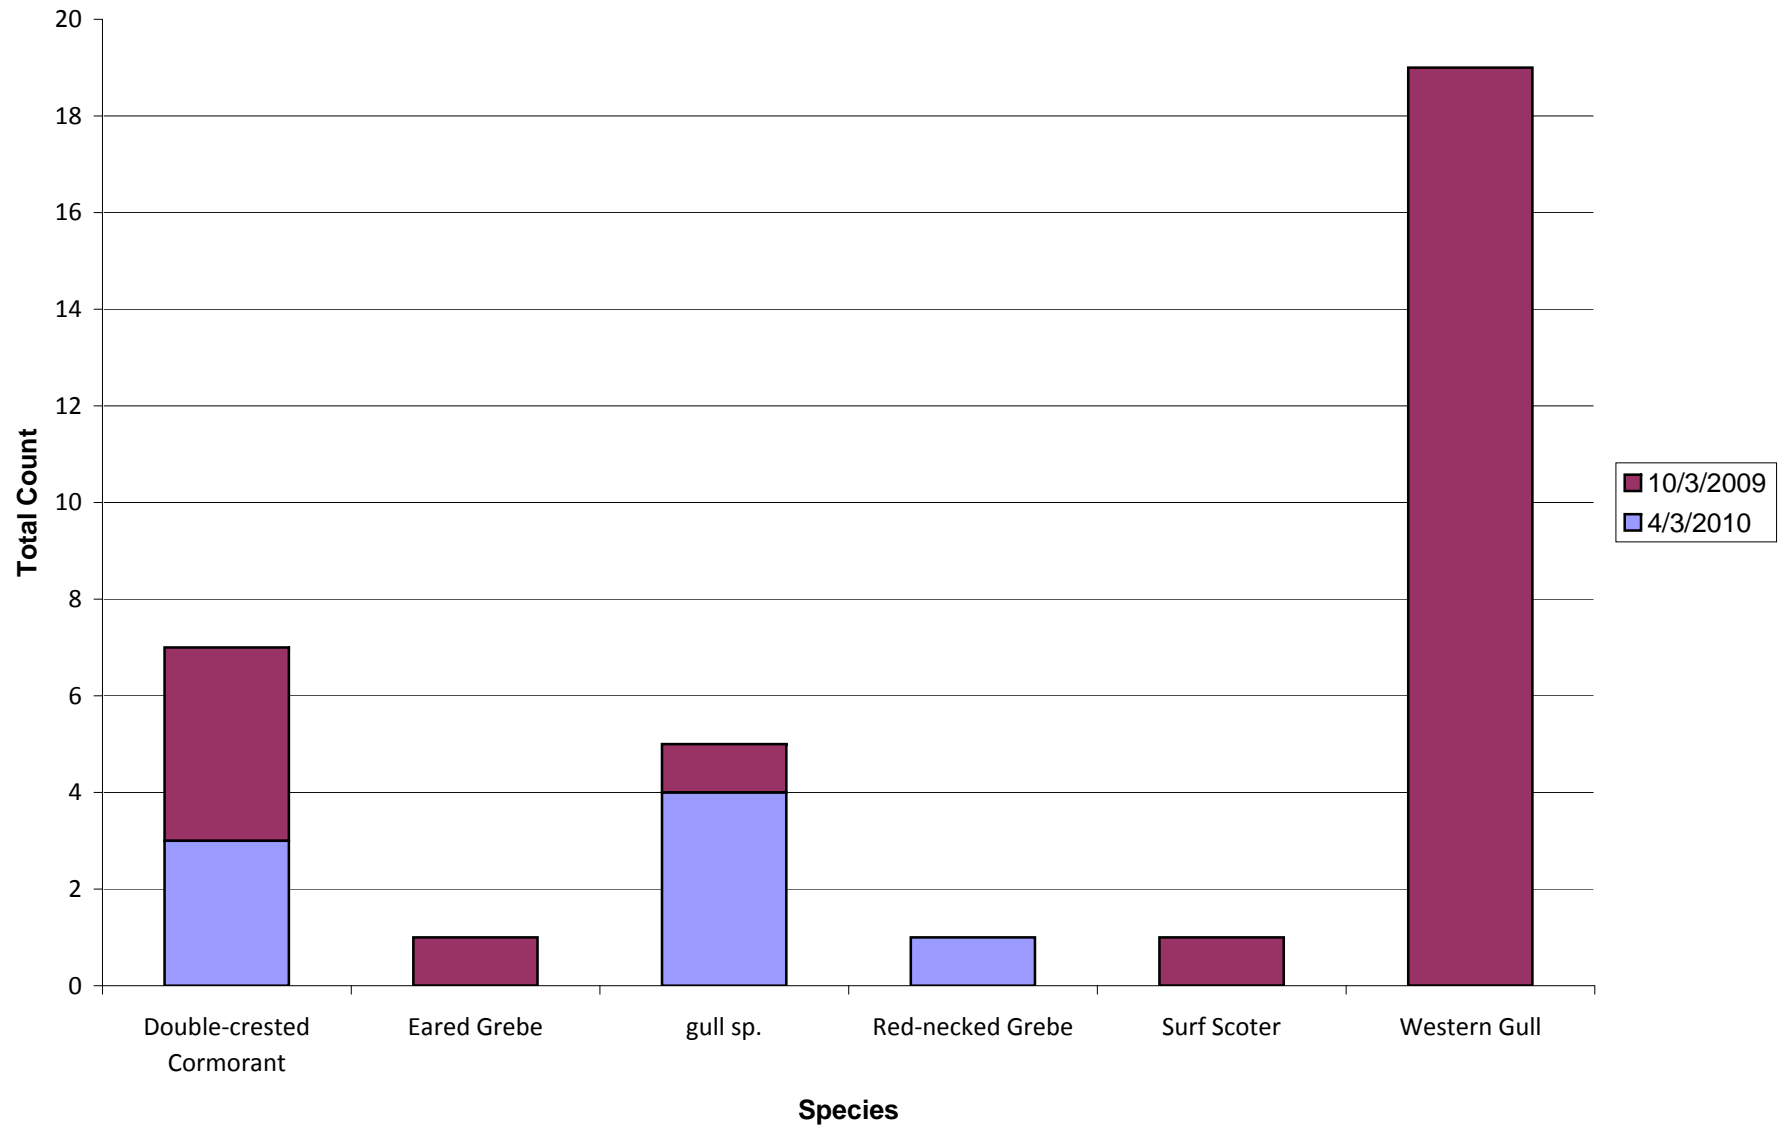

### PSSS Site - Gordon Pt Park

Total number of birds by species recorded at site during survey season. Sightings color-coded by month.  
Species without counts were a. beyond the 300m survey boundary b. in flight and/or c. seen after the completion of the survey.