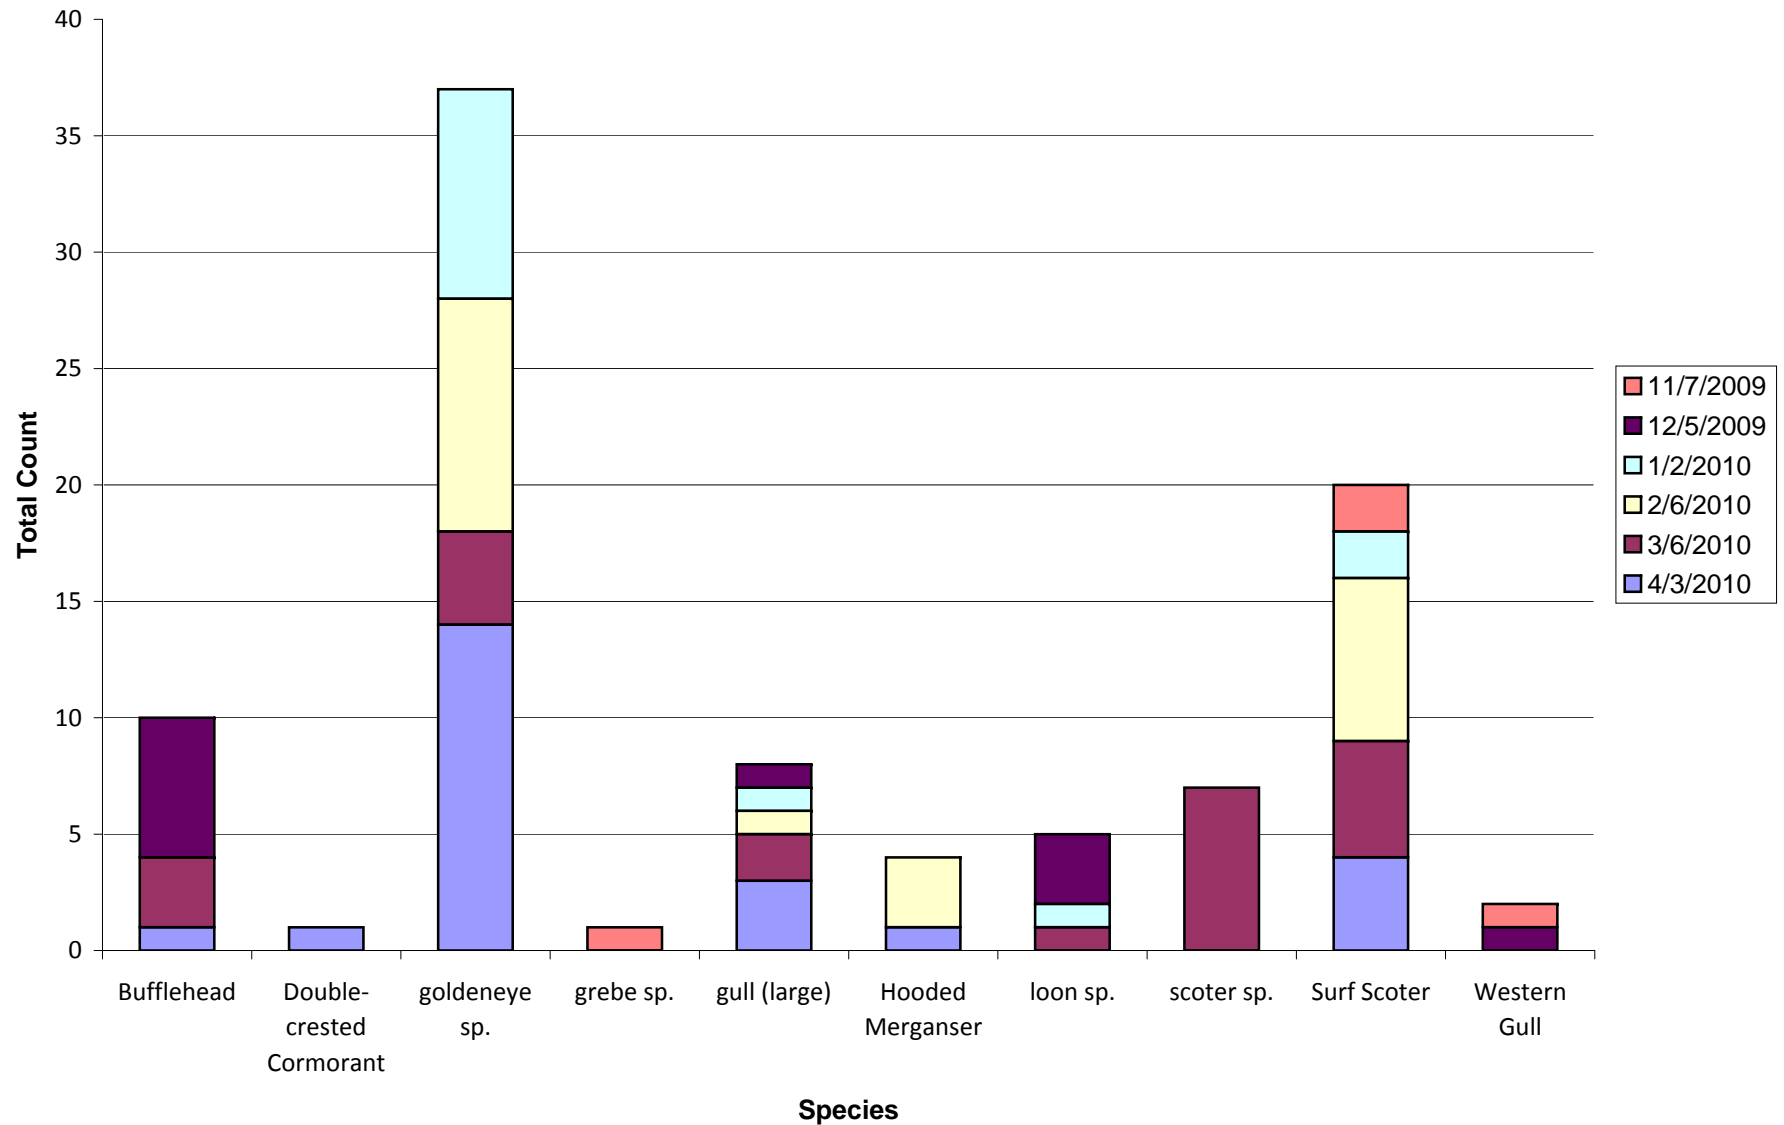

PSSS Site - Herron Island Ferry Terminal North

Total number of birds by species recorded at site during survey season. Sightings color-coded by month.
Species without counts were a. beyond the 300m survey boundary b. in flight and/or c. seen after the completion of the survey.