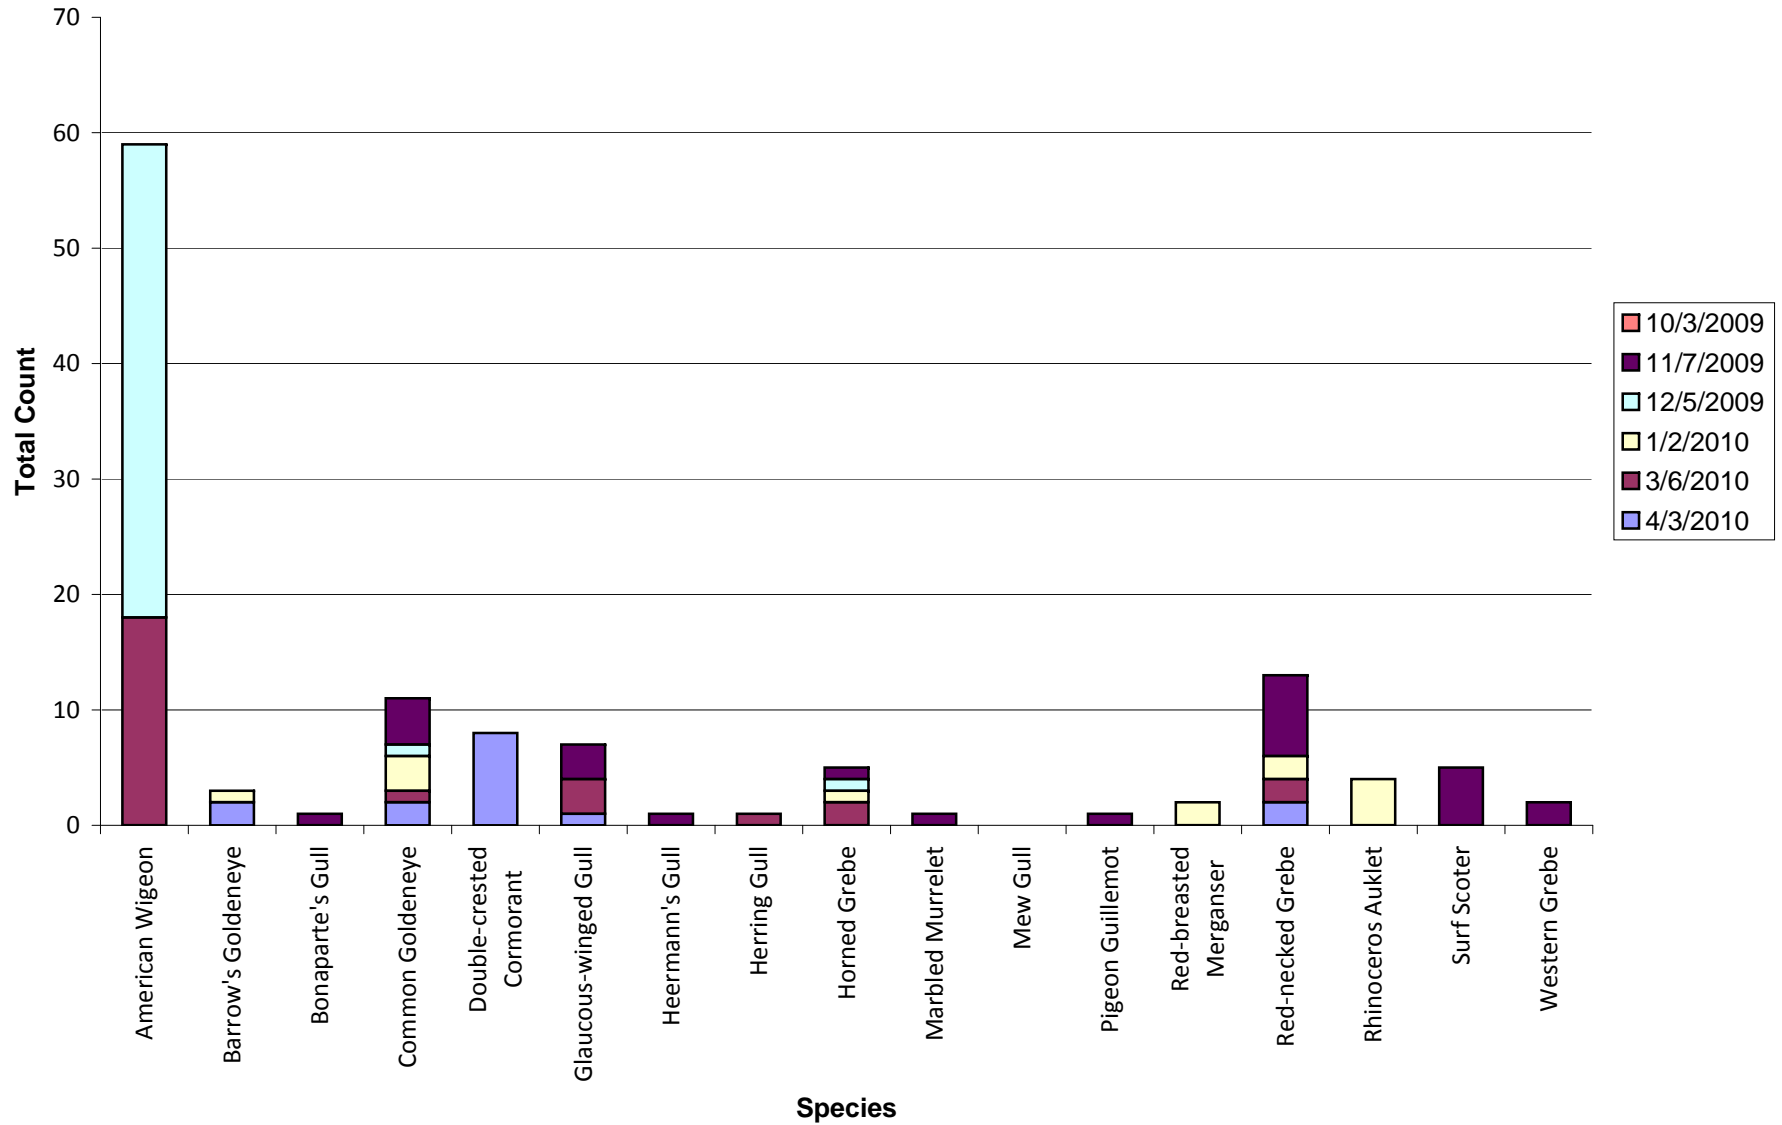

**PSSS Site - Howarth State Park**

Total number of birds by species recorded at site during survey season. Sightings color-coded by month.  
 Species without counts were a. beyond the 300m survey boundary b. in flight and/or c. seen after the completion of the survey.