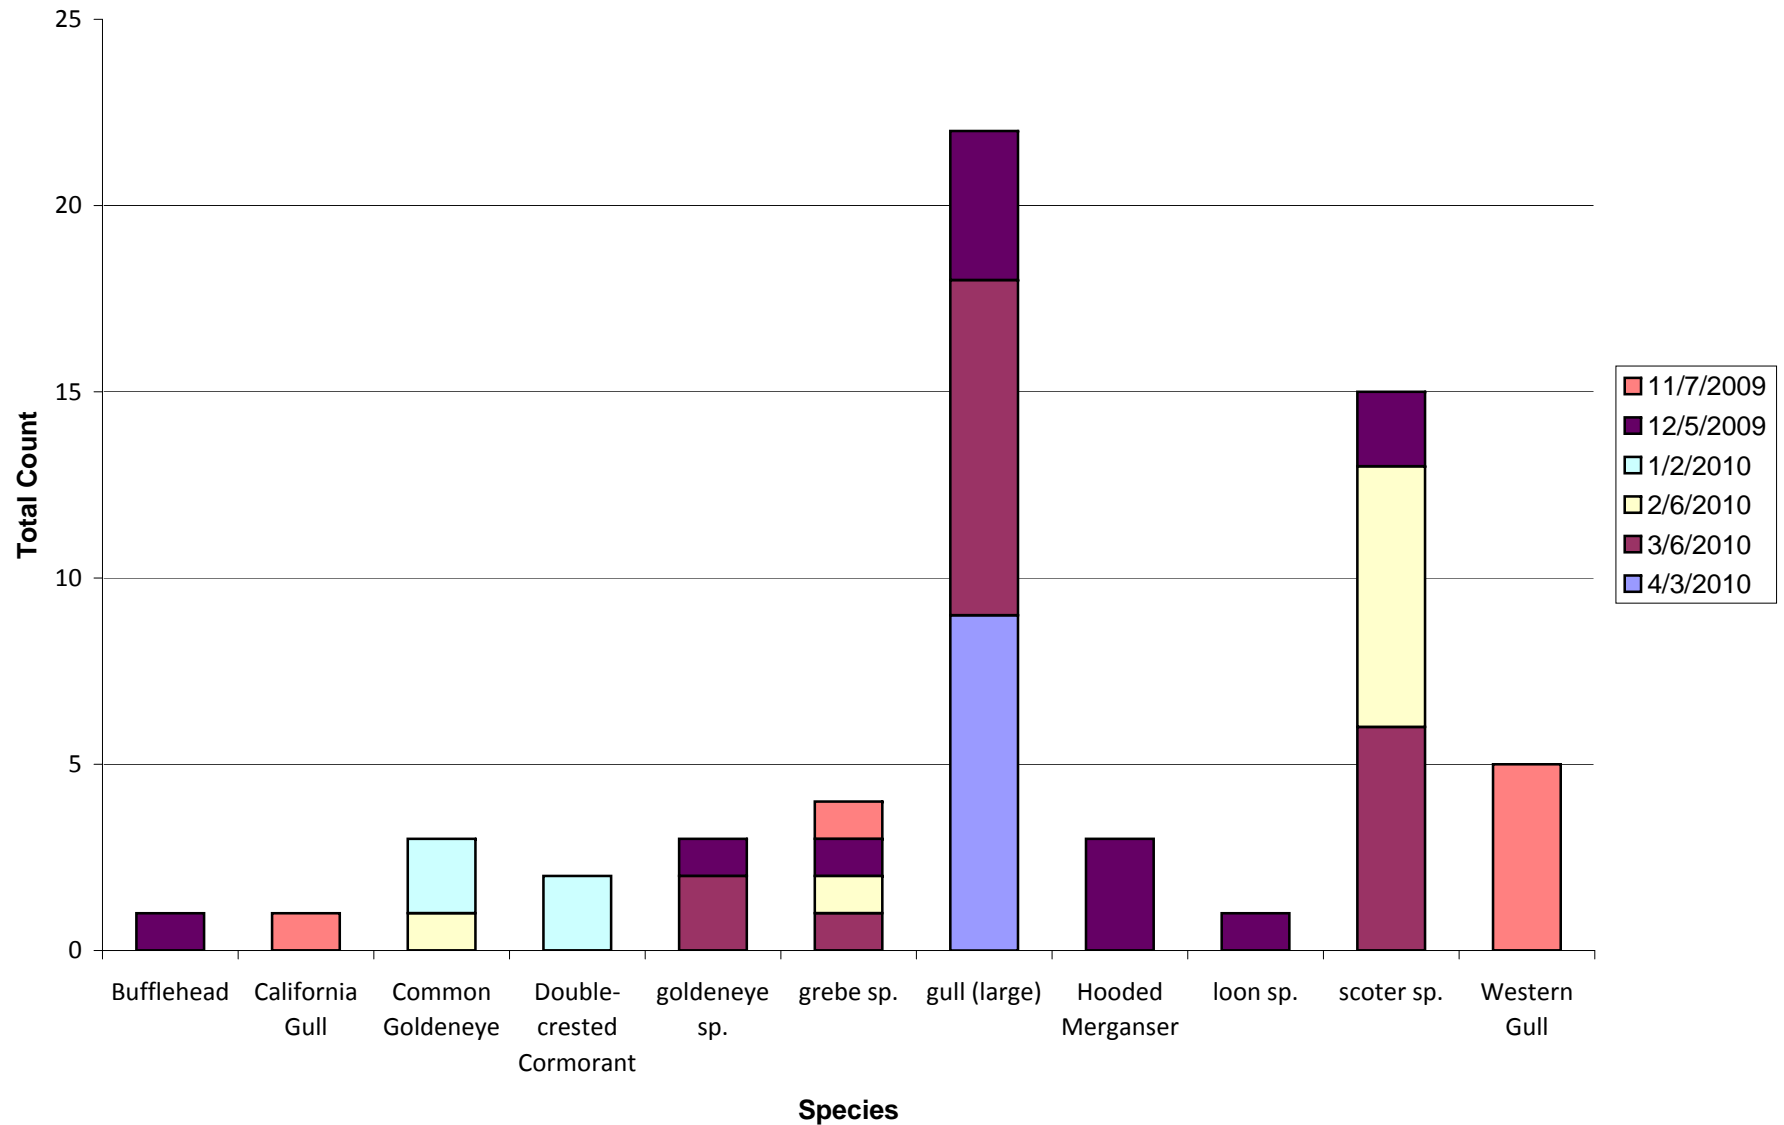

PSSS Site - Joemma Beach State Park

Total number of birds by species recorded at site during survey season. Sightings color-coded by month.
Species without counts were a. beyond the 300m survey boundary b. in flight and/or c. seen after the completion of the survey.