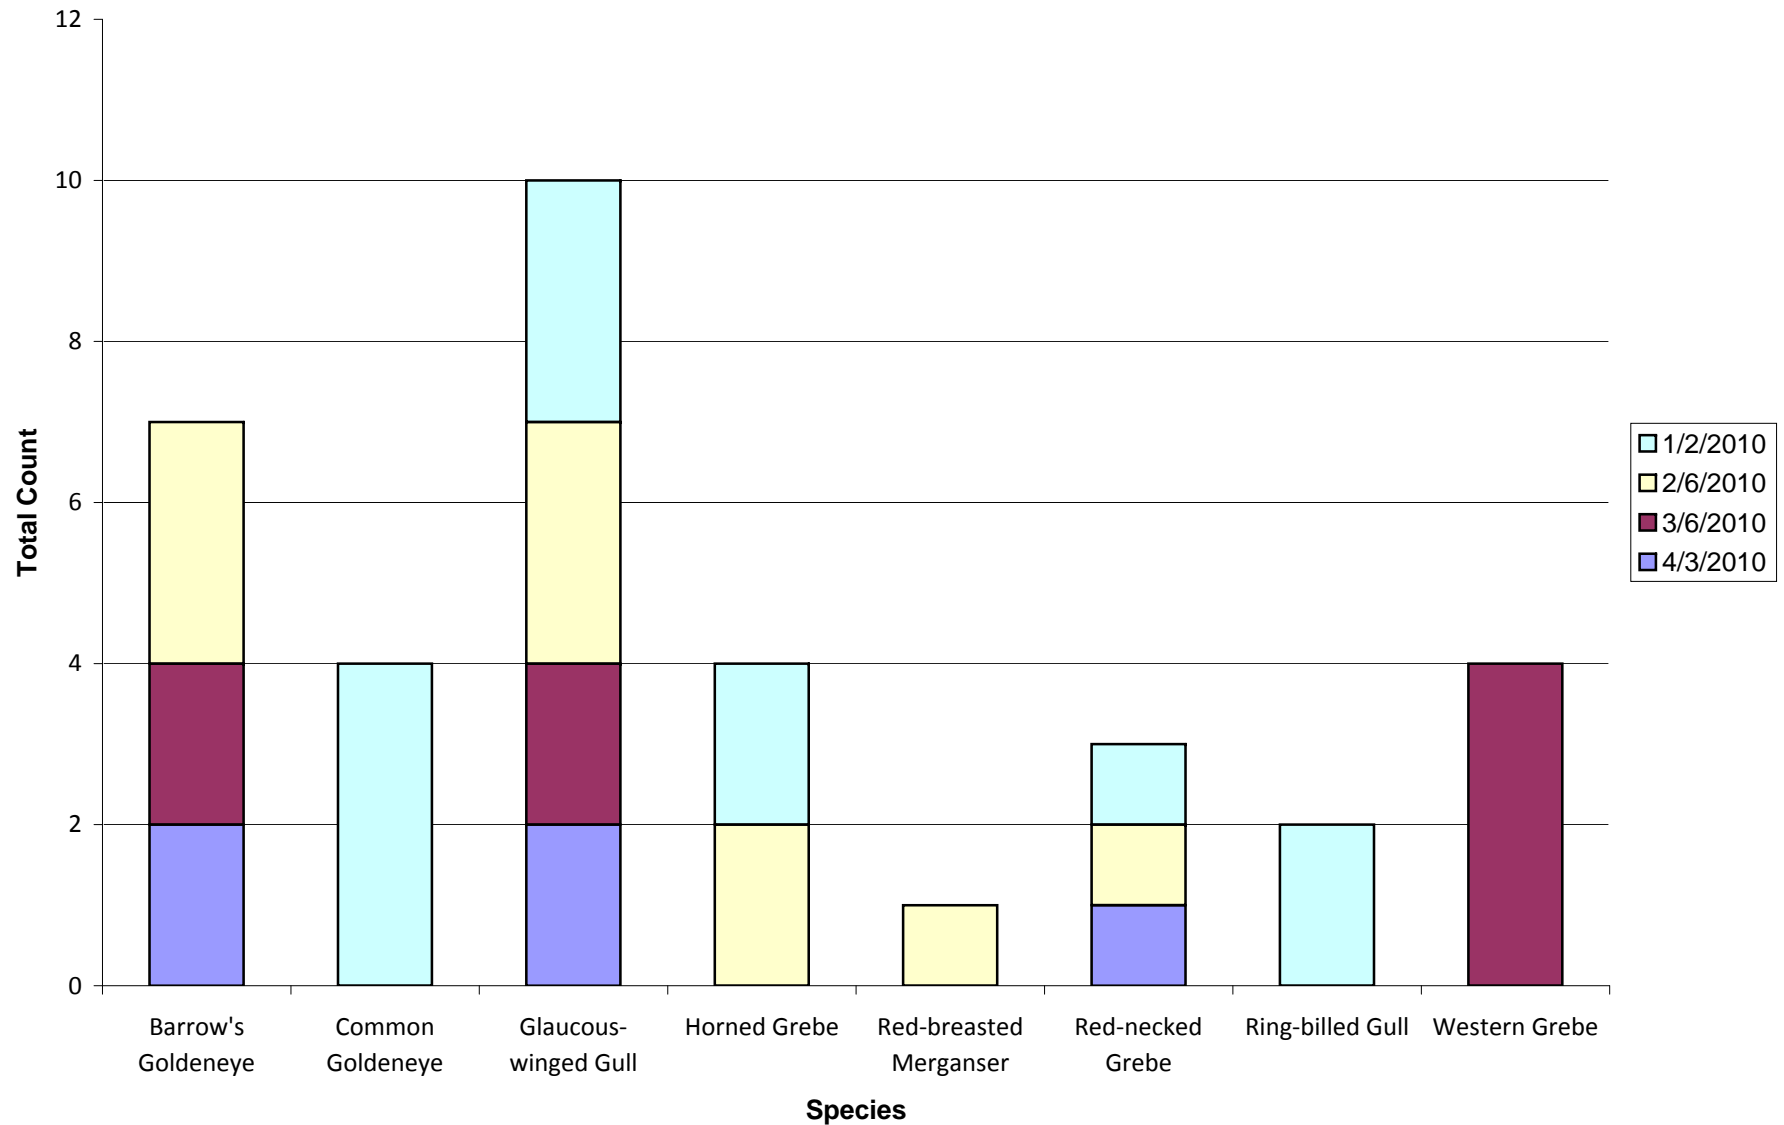

### PSSS Site - Kayak Point State Park

Total number of birds by species recorded at site during survey season. Sightings color-coded by month.  
Species without counts were a. beyond the 300m survey boundary b. in flight and/or c. seen after the completion of the survey.