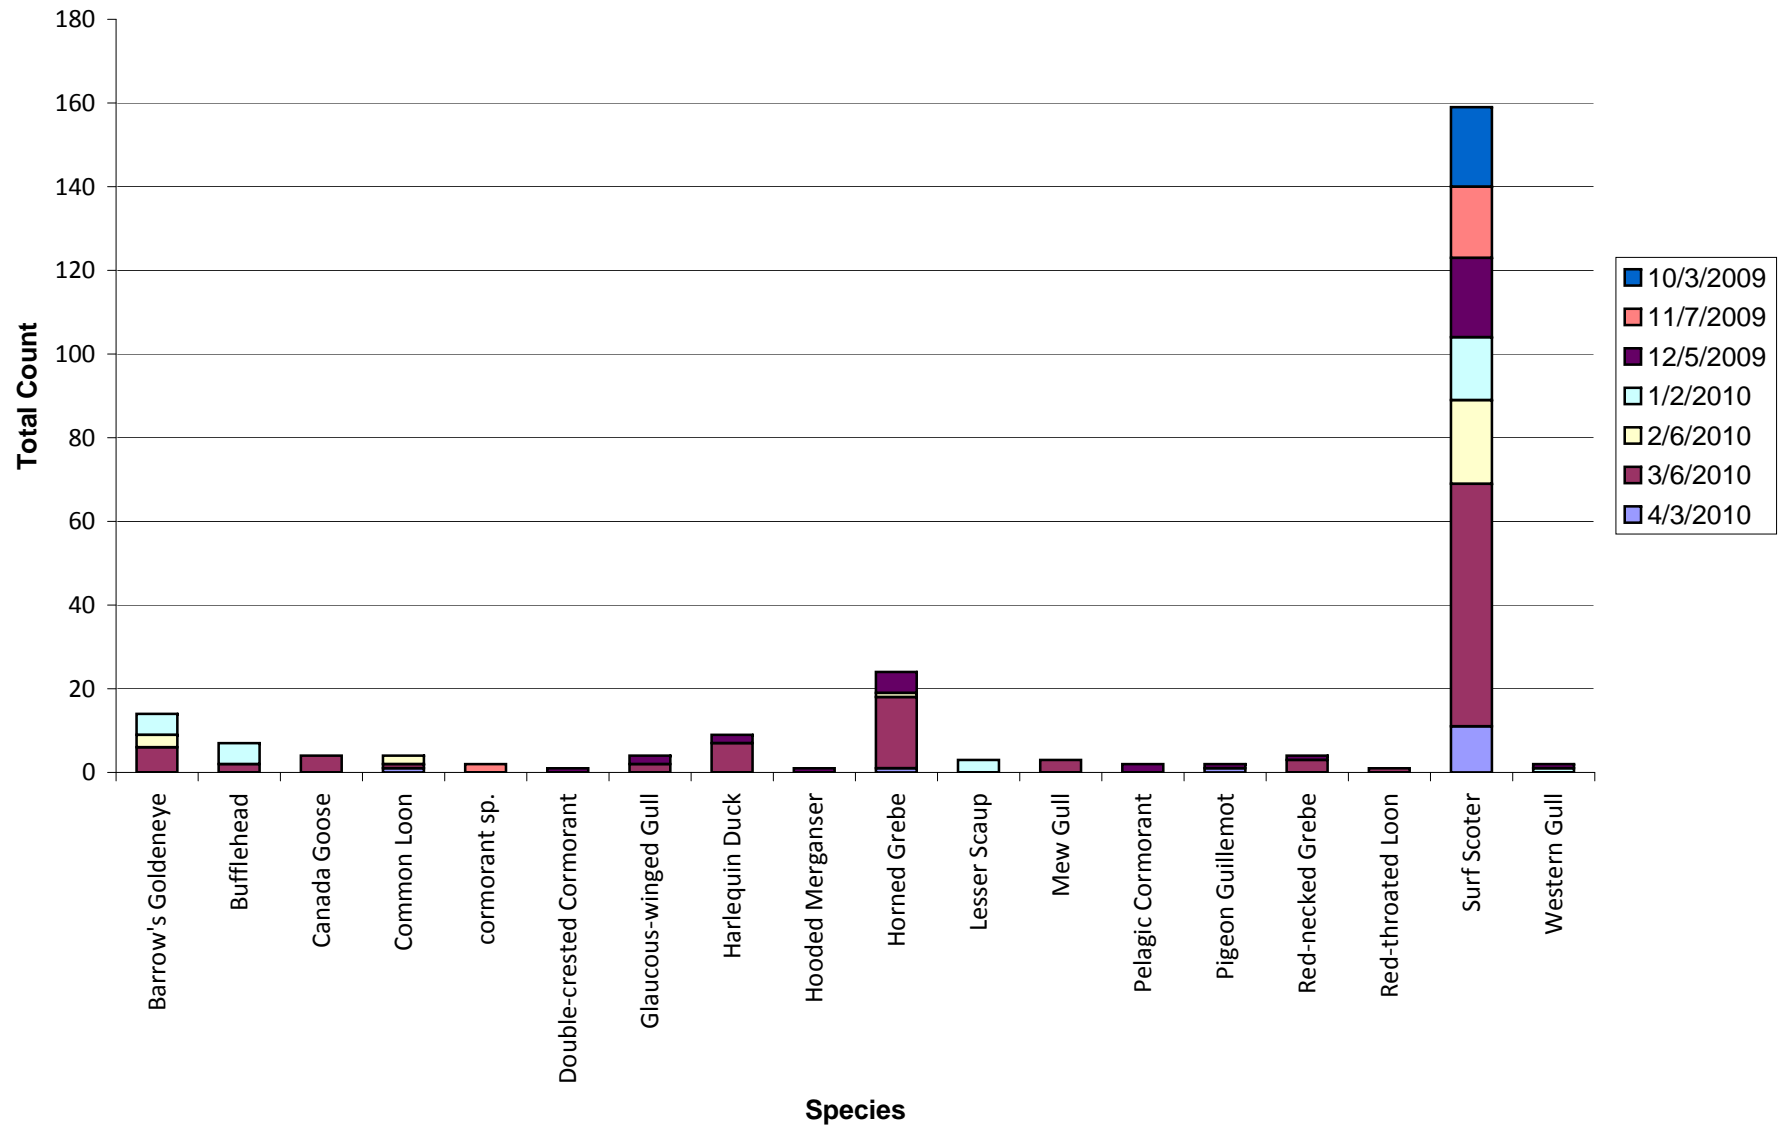

PSSS Site - Kopachuck

Total number of birds by species recorded at site during survey season. Sightings color-coded by month.
 Species without counts were a. beyond the 300m survey boundary b. in flight and/or c. seen after the completion of the survey.