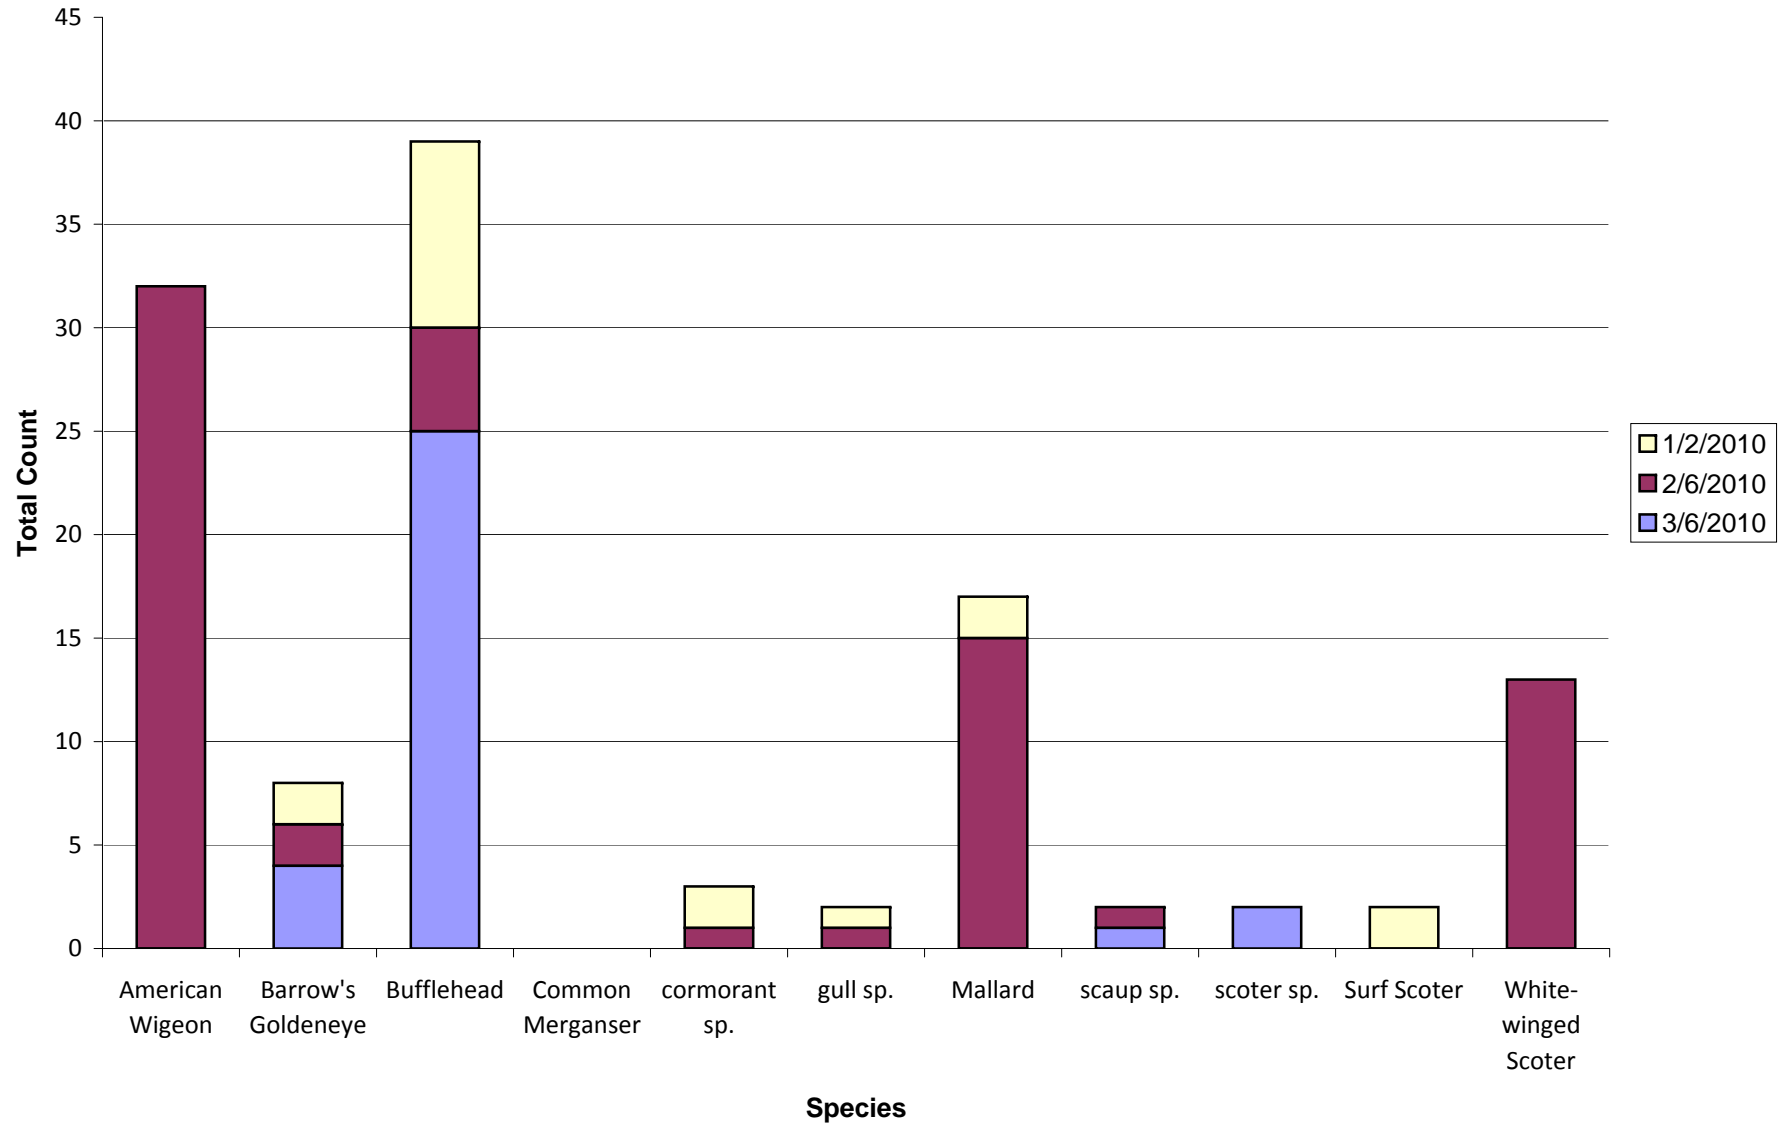

**PSSS Site - Liberty Bay (private)**

Total number of birds by species recorded at site during survey season. Sightings color-coded by month.  
Species without counts were a. beyond the 300m survey boundary b. in flight and/or c. seen after the completion of the survey.