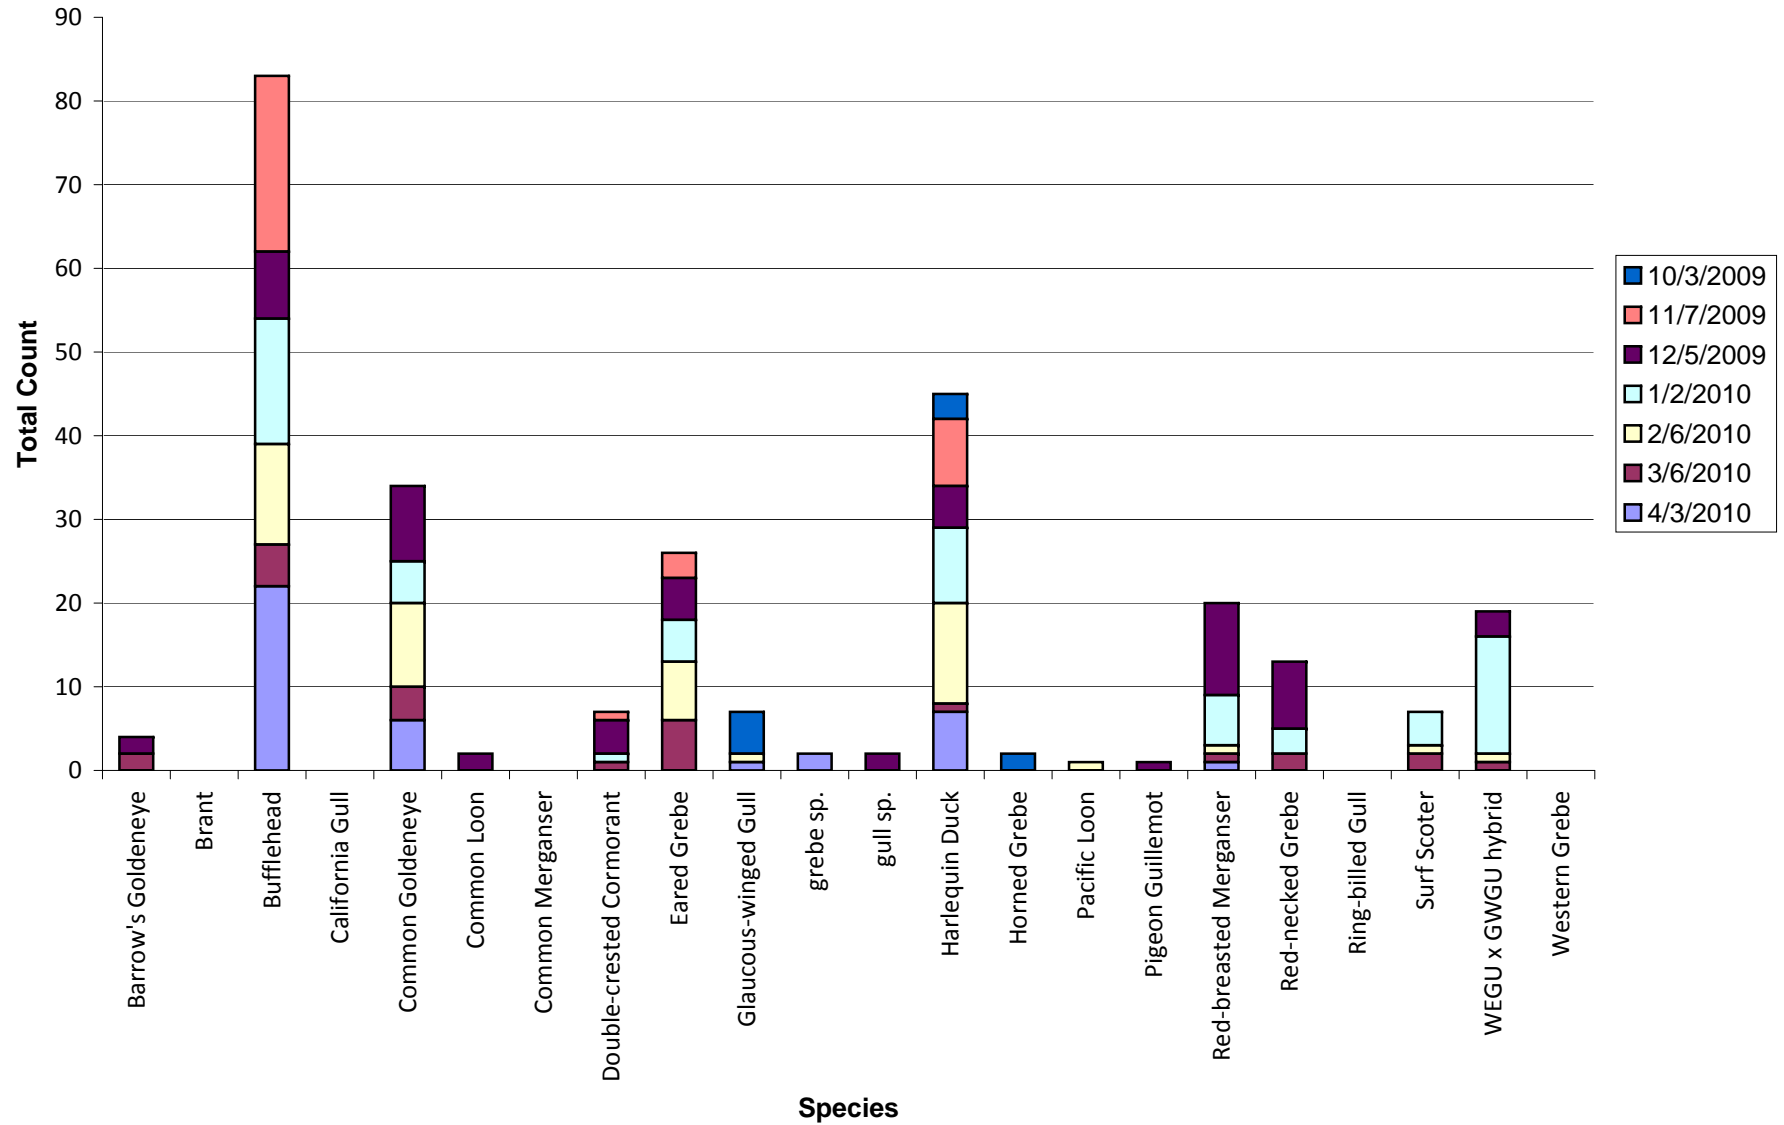

PSSS Site - Lowman Park

Total number of birds by species recorded at site during survey season. Sightings color-coded by month.  
Species without counts were a. beyond the 300m survey boundary b. in flight and/or c. seen after the completion of the survey.