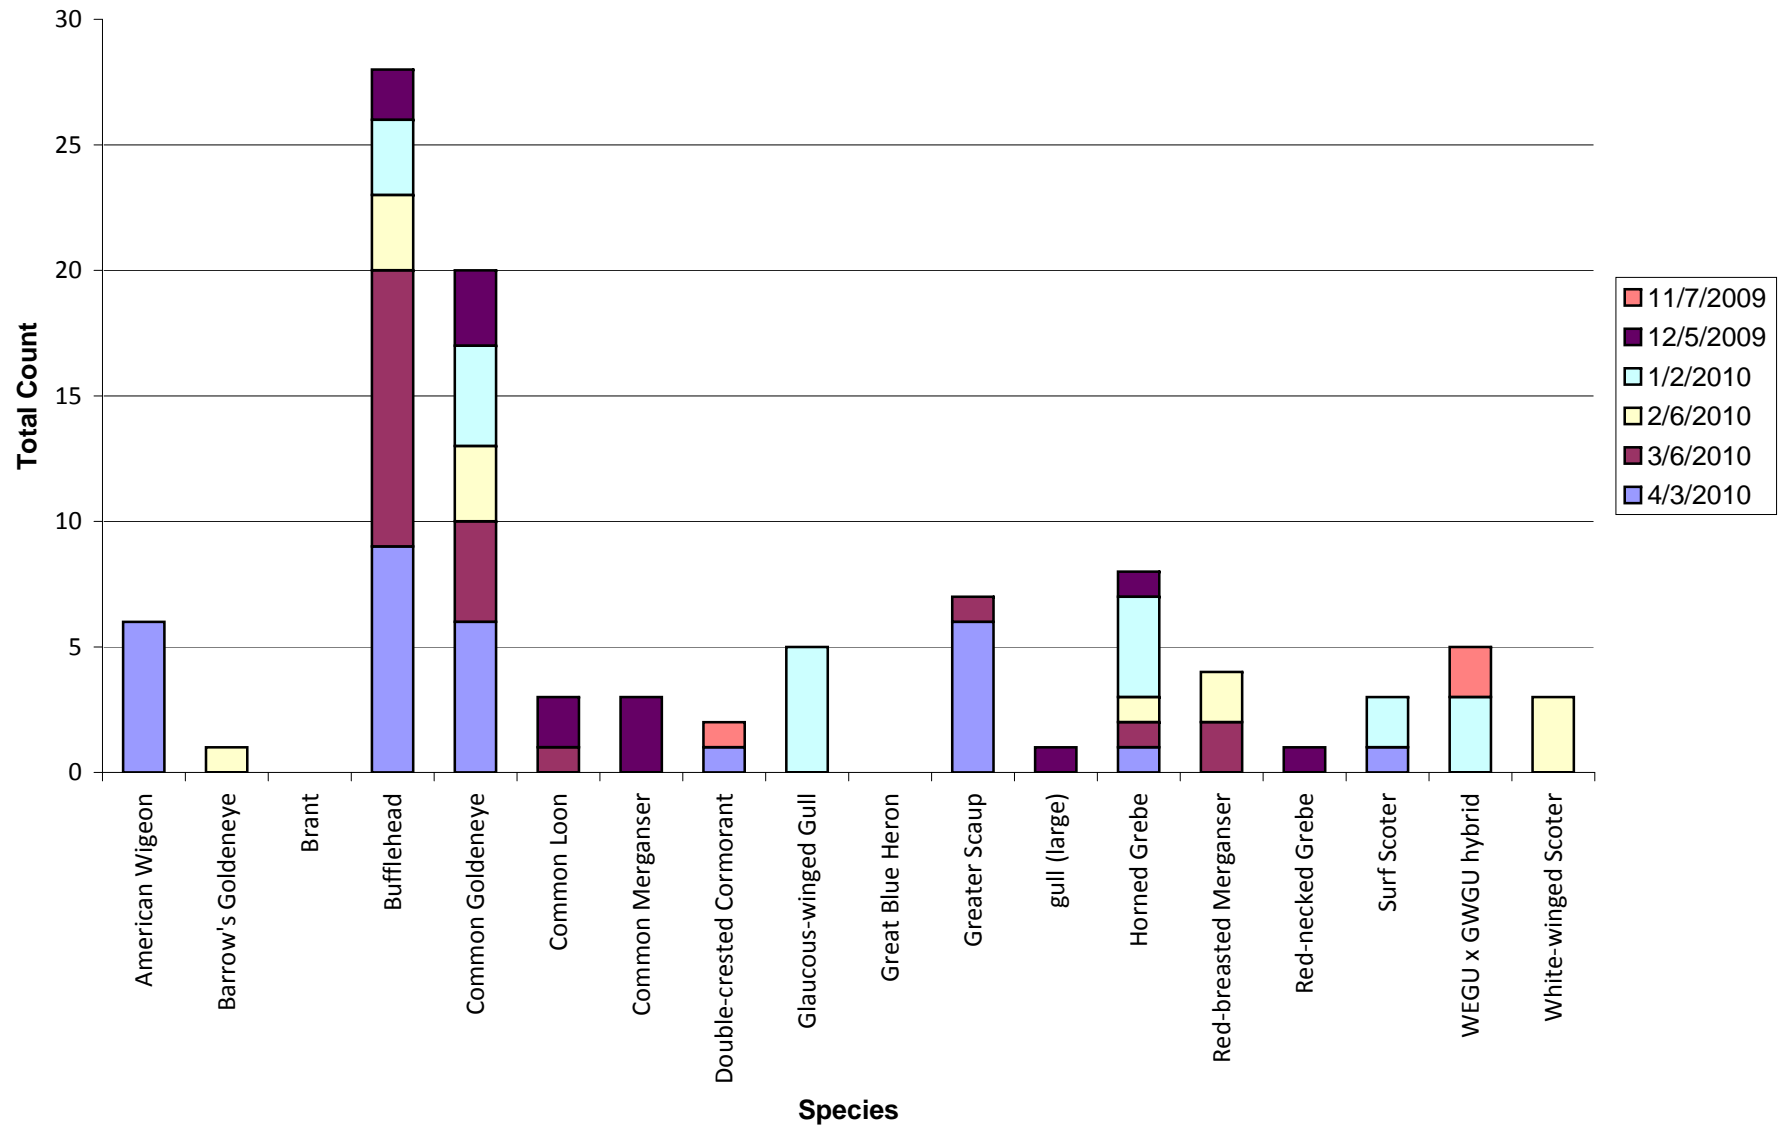

PSSS Site - Luhr Beach

Total number of birds by species recorded at site during survey season. Sightings color-coded by month.
Species without counts were a. beyond the 300m survey boundary b. in flight and/or c. seen after the completion of the survey.