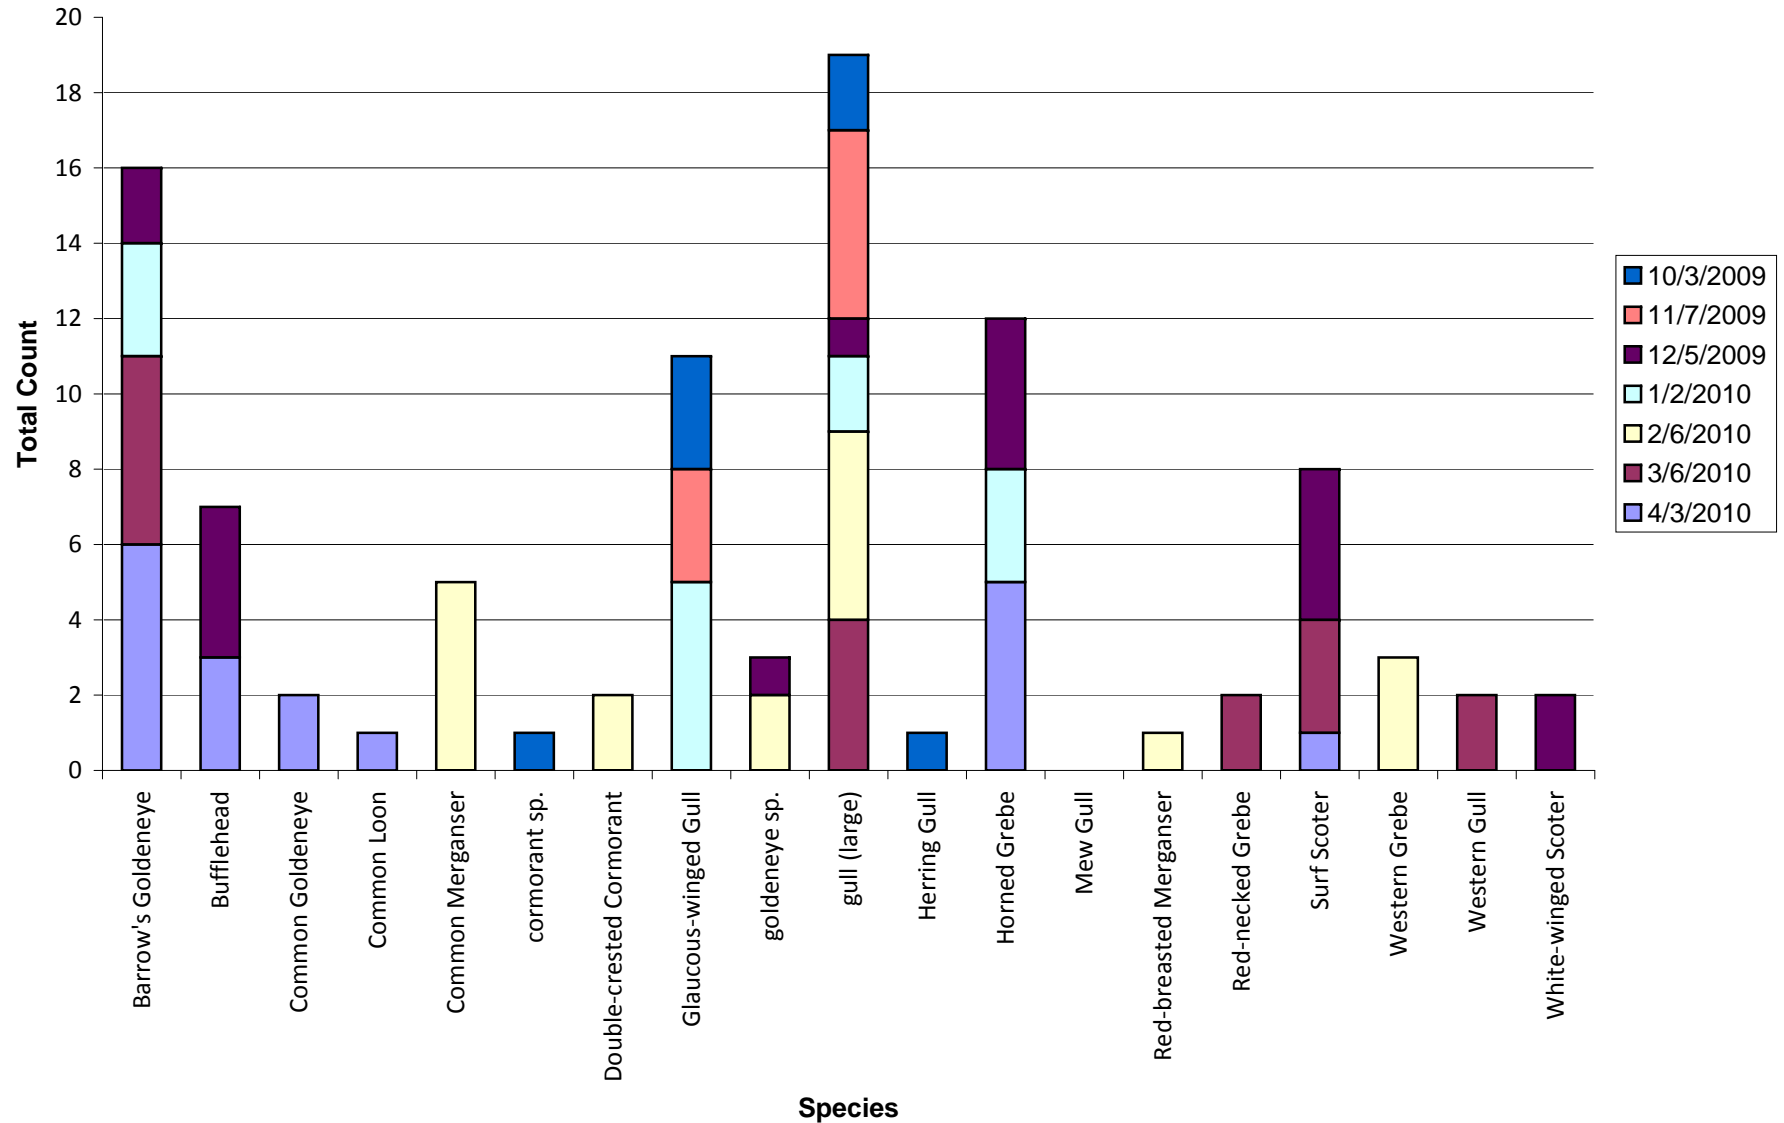

PSSS Site - Marine View Park

Total number of birds by species recorded at site during survey season. Sightings color-coded by month.
 Species without counts were a. beyond the 300m survey boundary b. in flight and/or c. seen after the completion of the survey.