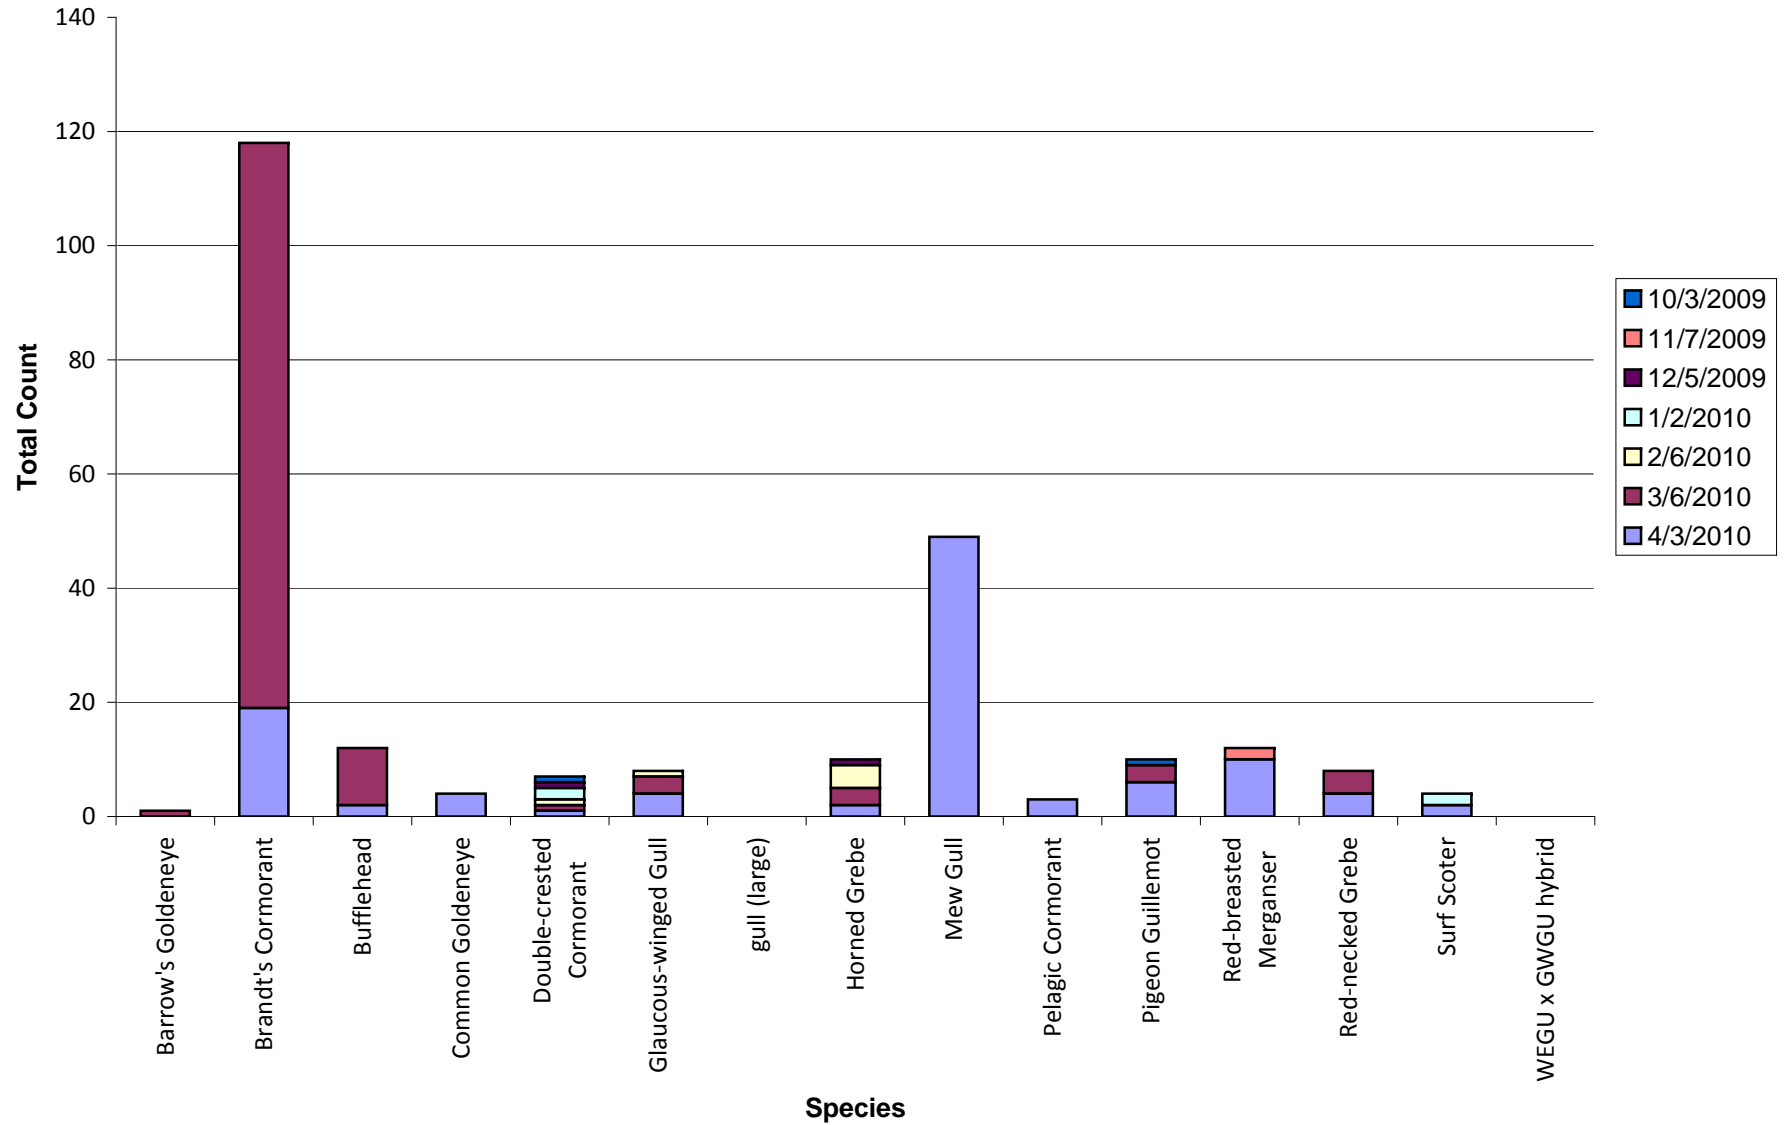

PSSS Site - Narrows Park

Total number of birds by species recorded at site during survey season. Sightings color-coded by month.
 Species without counts were a. beyond the 300m survey boundary b. in flight and/or c. seen after the completion of the survey.