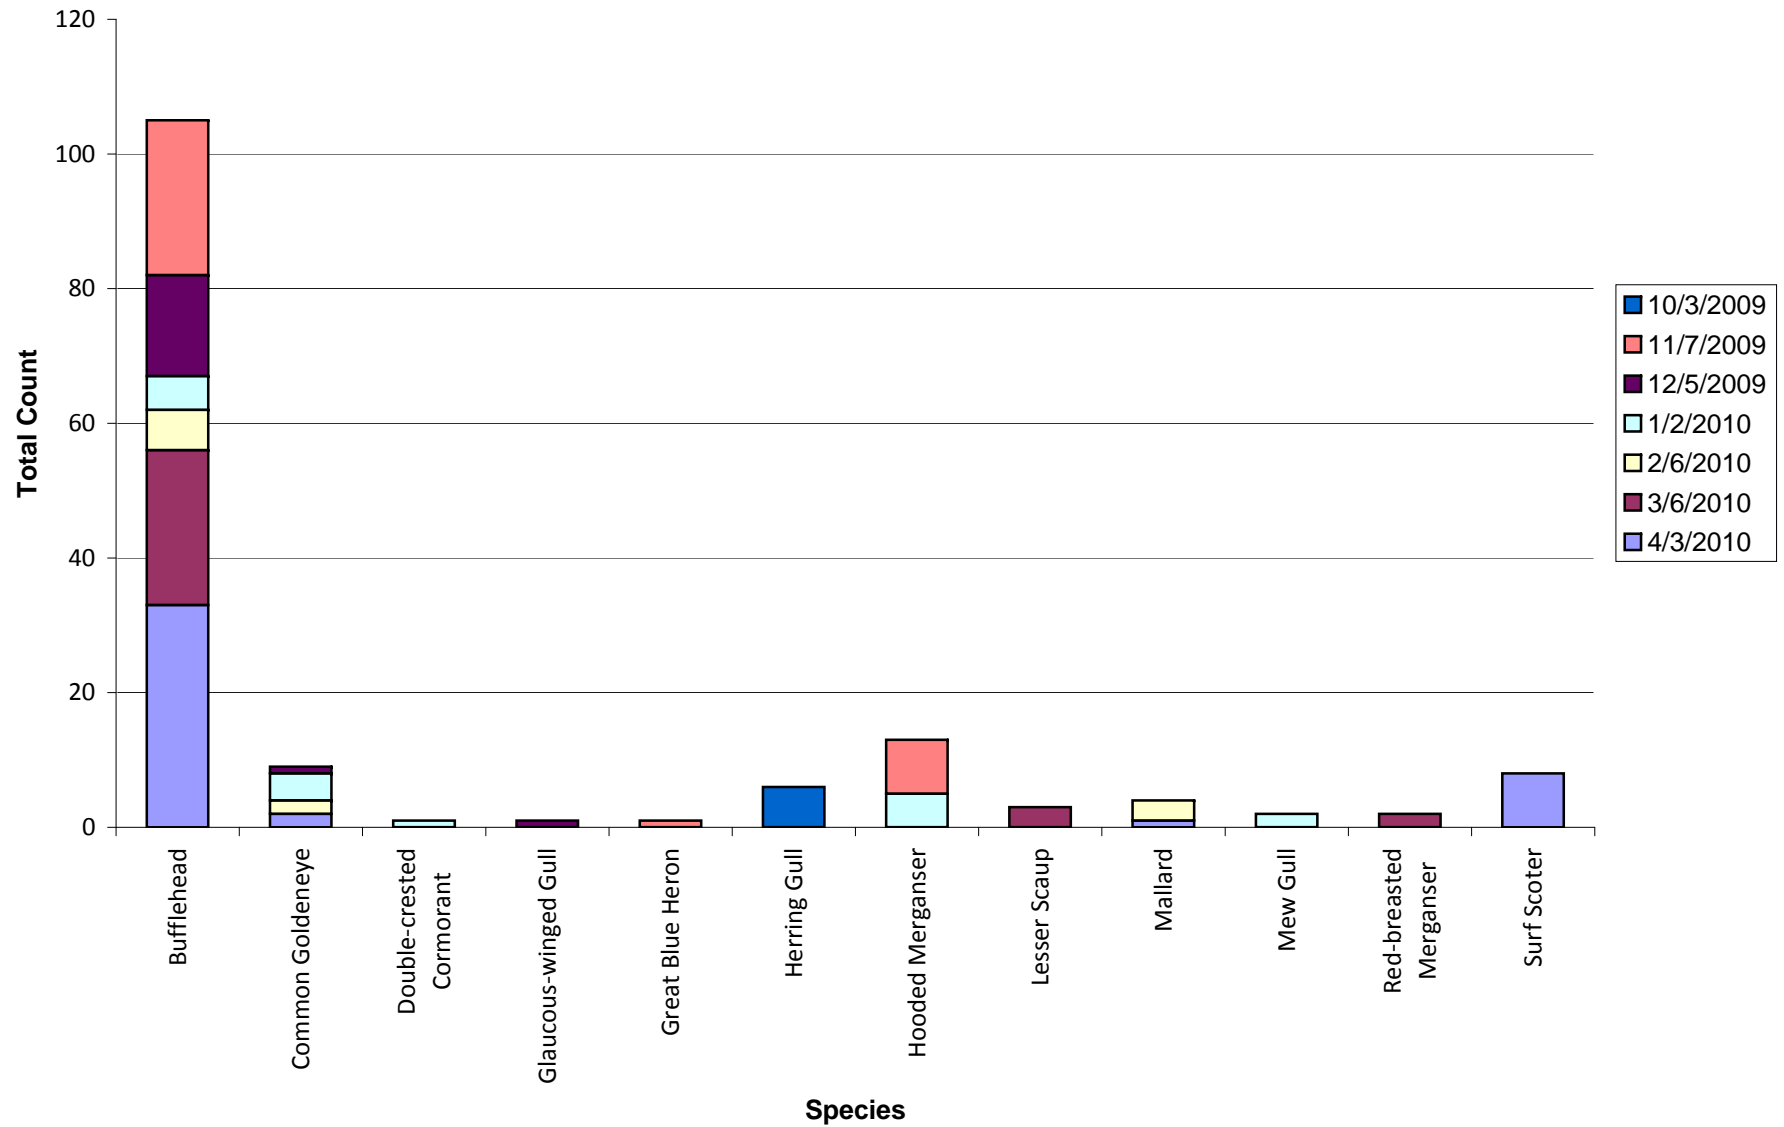

PSSS Site - Olympia Waterfront

Total number of birds by species recorded at site during survey season. Sightings color-coded by month.
 Species without counts were a. beyond the 300m survey boundary b. in flight and/or c. seen after the completion of the survey.