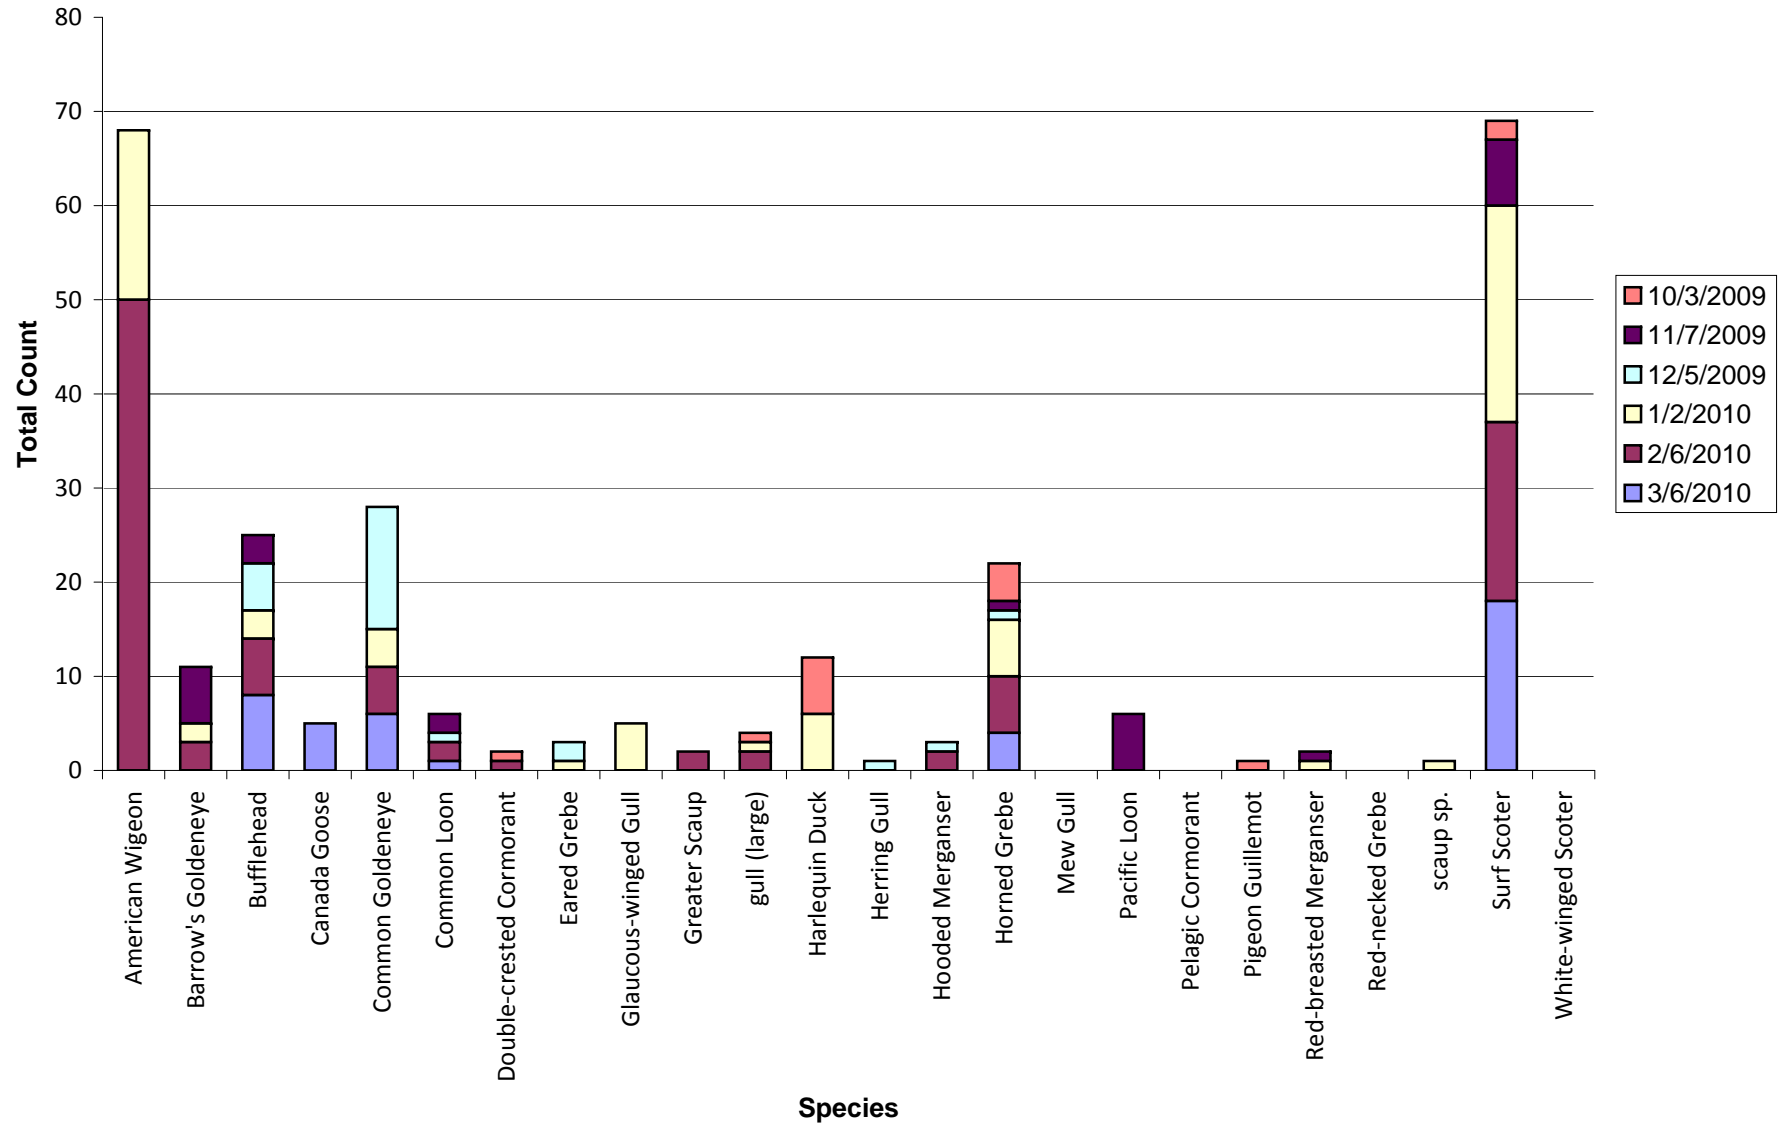

PSSS Site - Penrose State Park

Total number of birds by species recorded at site during survey season. Sightings color-coded by month.
Species without counts were a. beyond the 300m survey boundary b. in flight and/or c. seen after the completion of the survey.