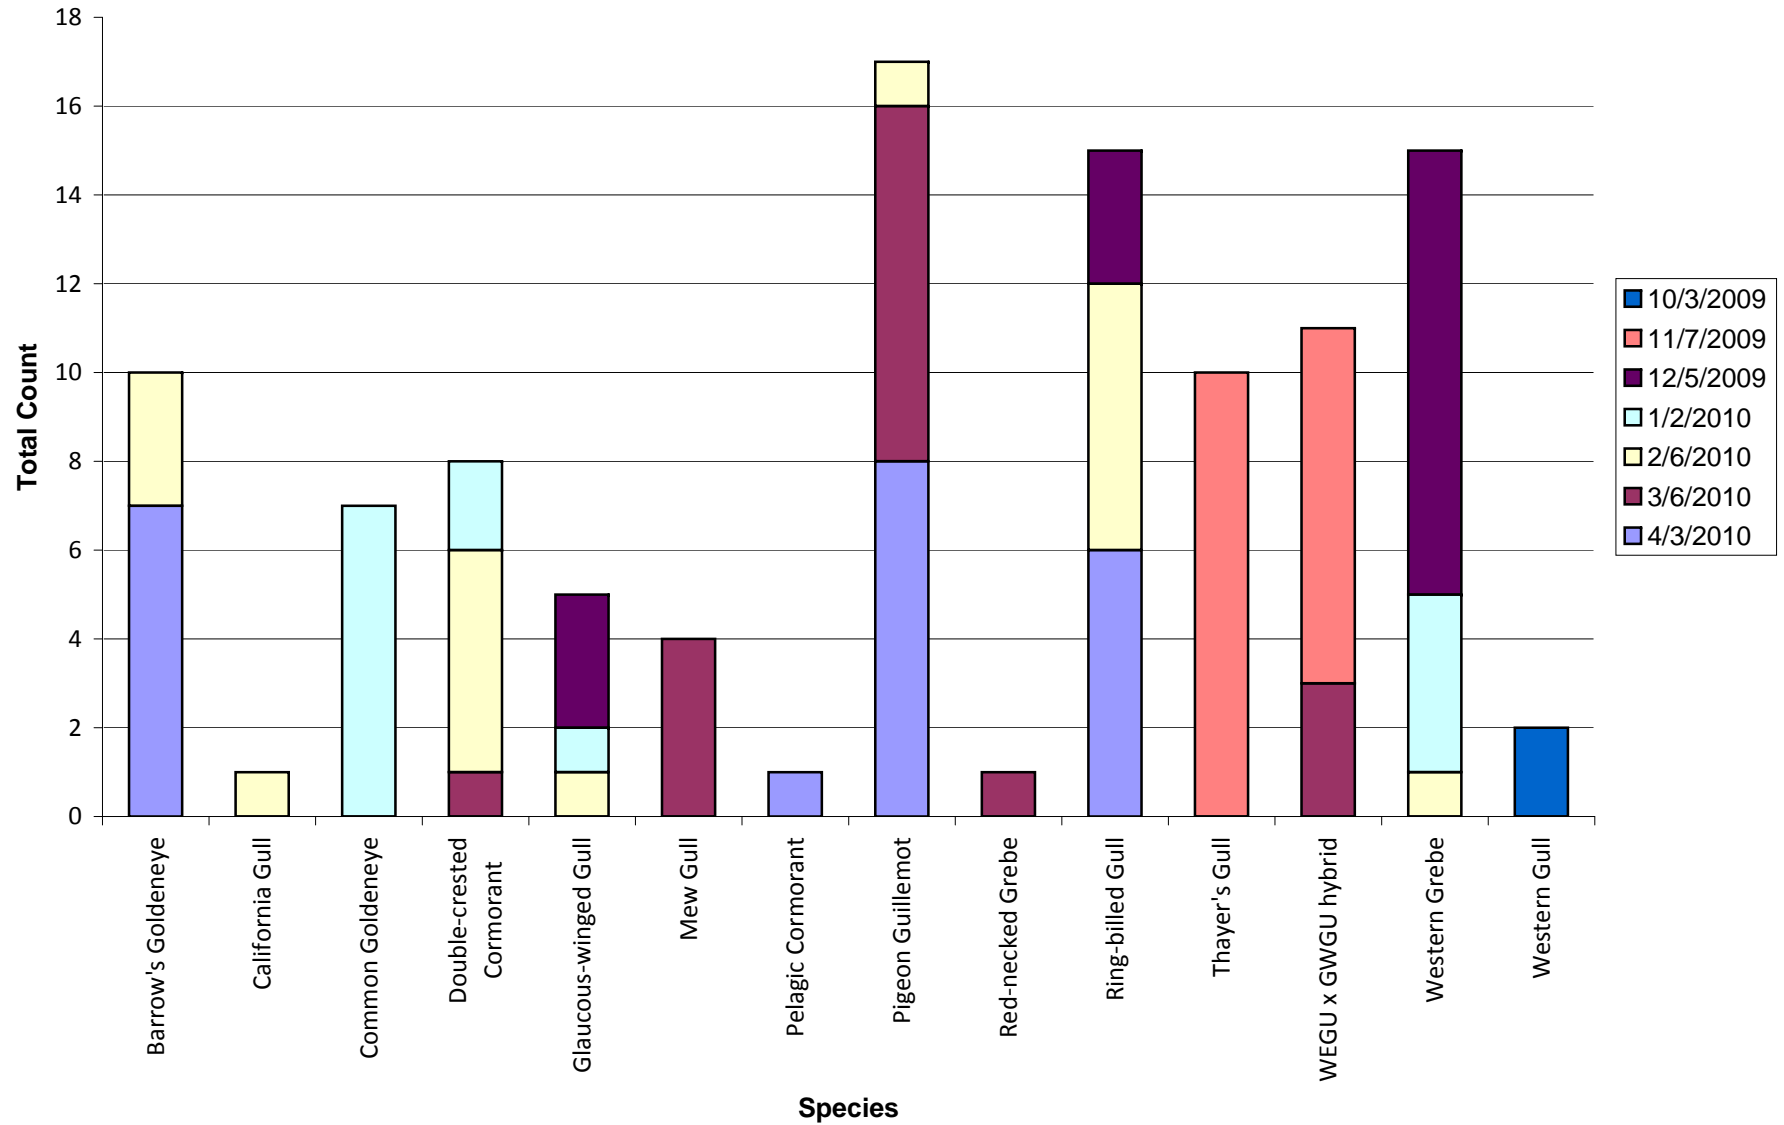

PSSS Site - Pier 57

Total number of birds by species recorded at site during survey season. Sightings color-coded by month.  
 Species without counts were a. beyond the 300m survey boundary b. in flight and/or c. seen after the completion of the survey.