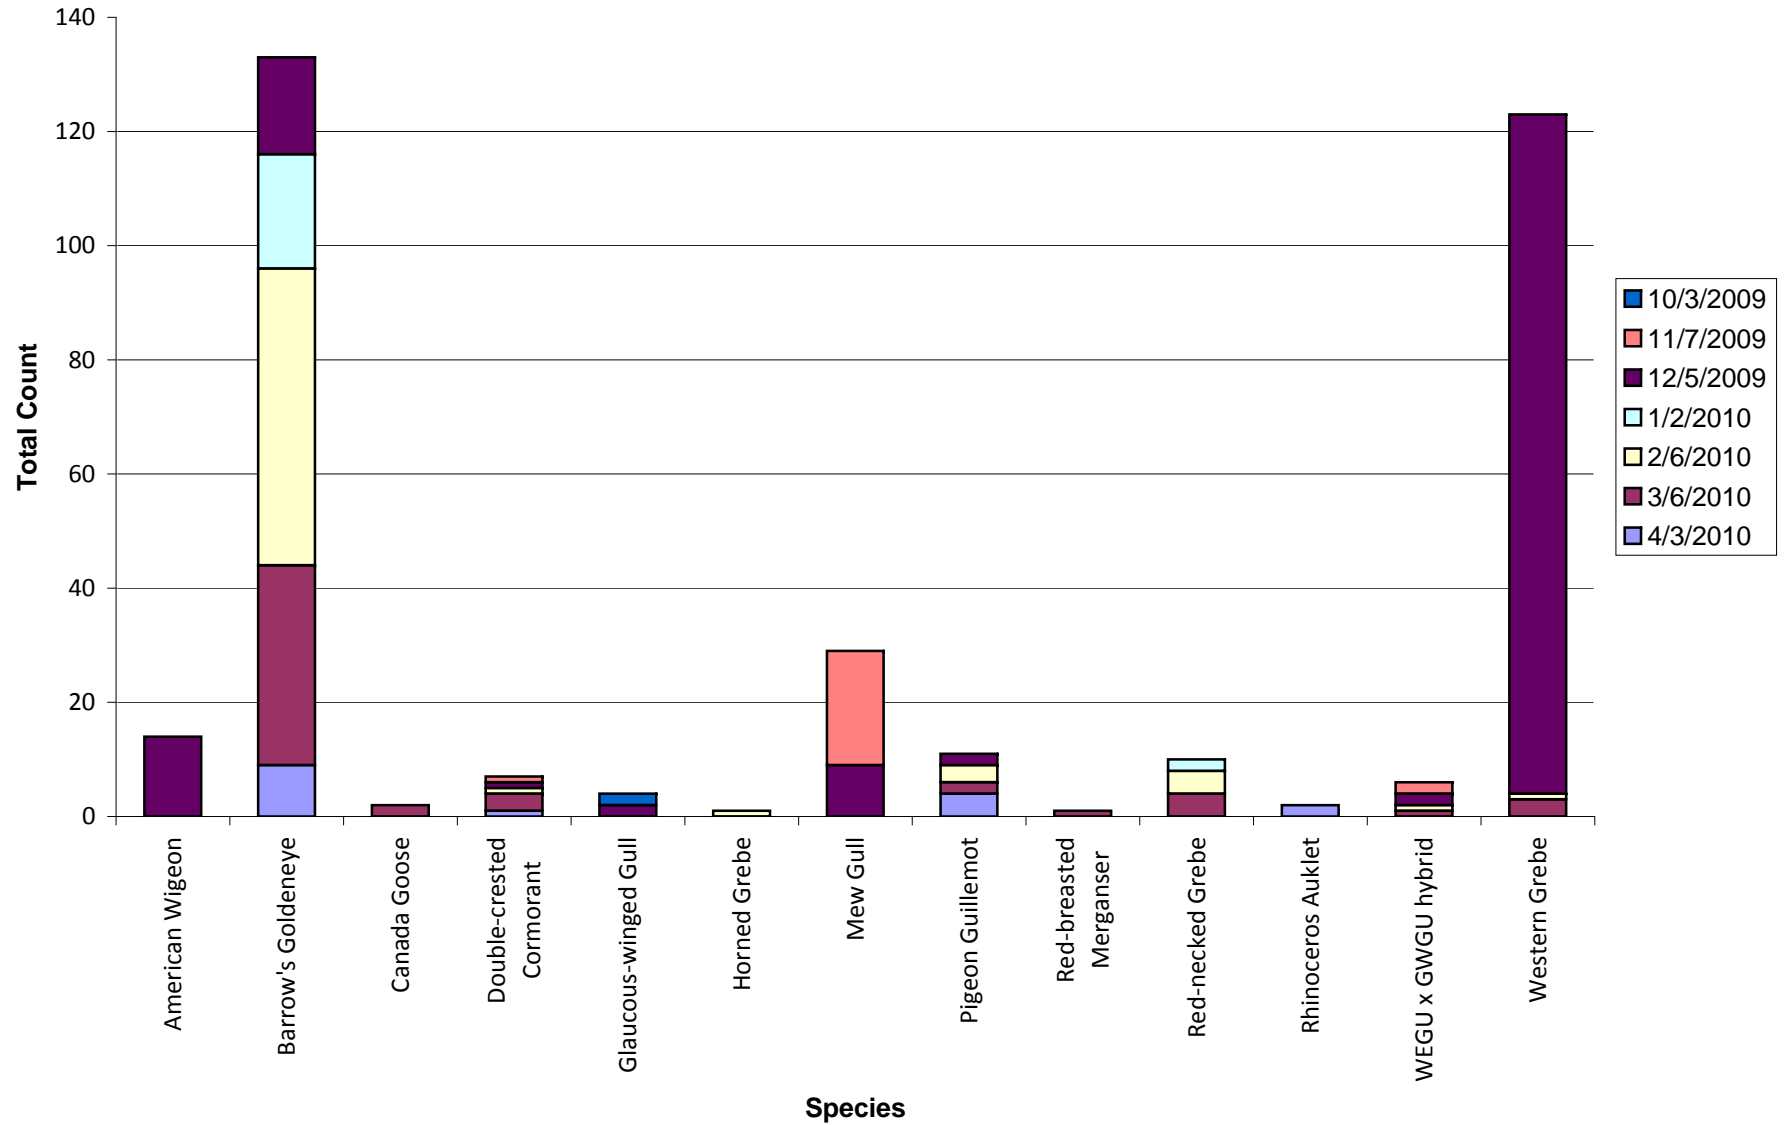

PSSS Site - Pier 70

Total number of birds by species recorded at site during survey season. Sightings color-coded by month.
Species without counts were a. beyond the 300m survey boundary b. in flight and/or c. seen after the completion of the survey.