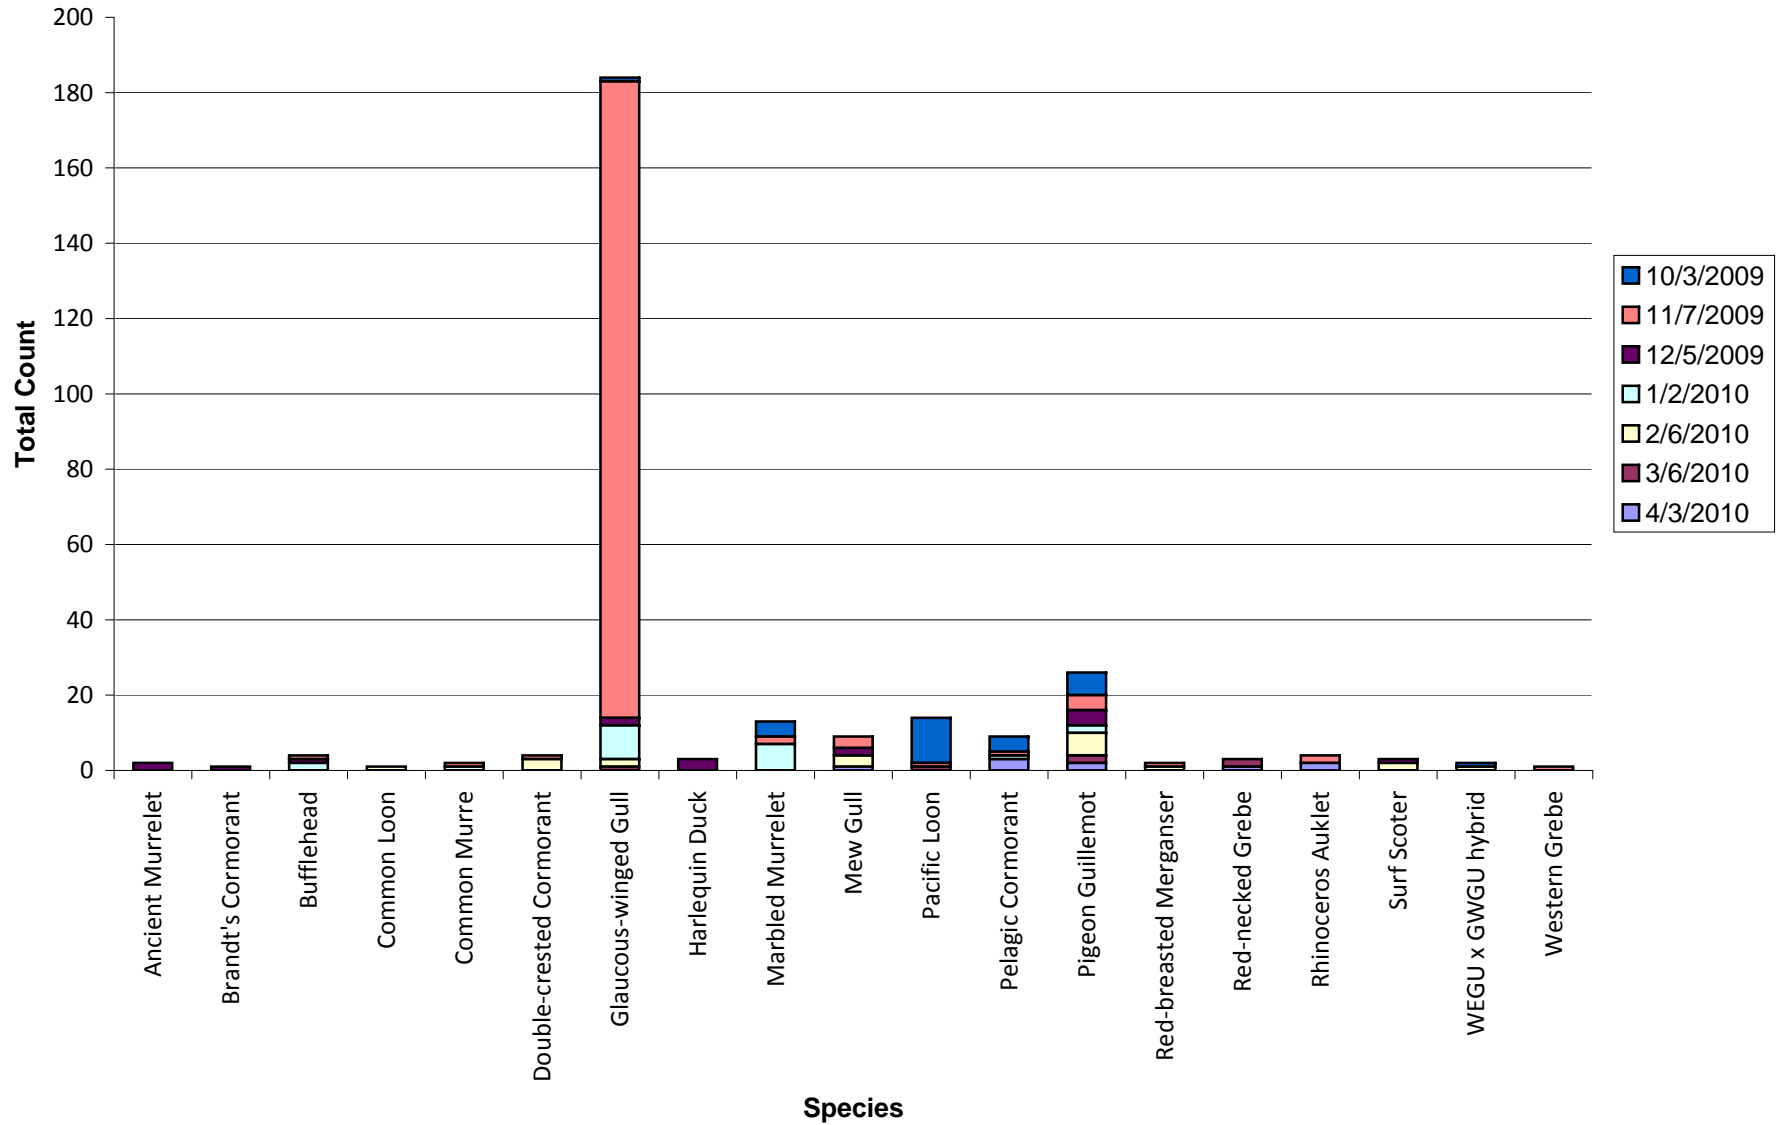

PSSS Site - Point Wilson

Total number of birds by species recorded at site during survey season. Sightings color-coded by month.  
Species without counts were a. beyond the 300m survey boundary b. in flight and/or c. seen after the completion of the survey.