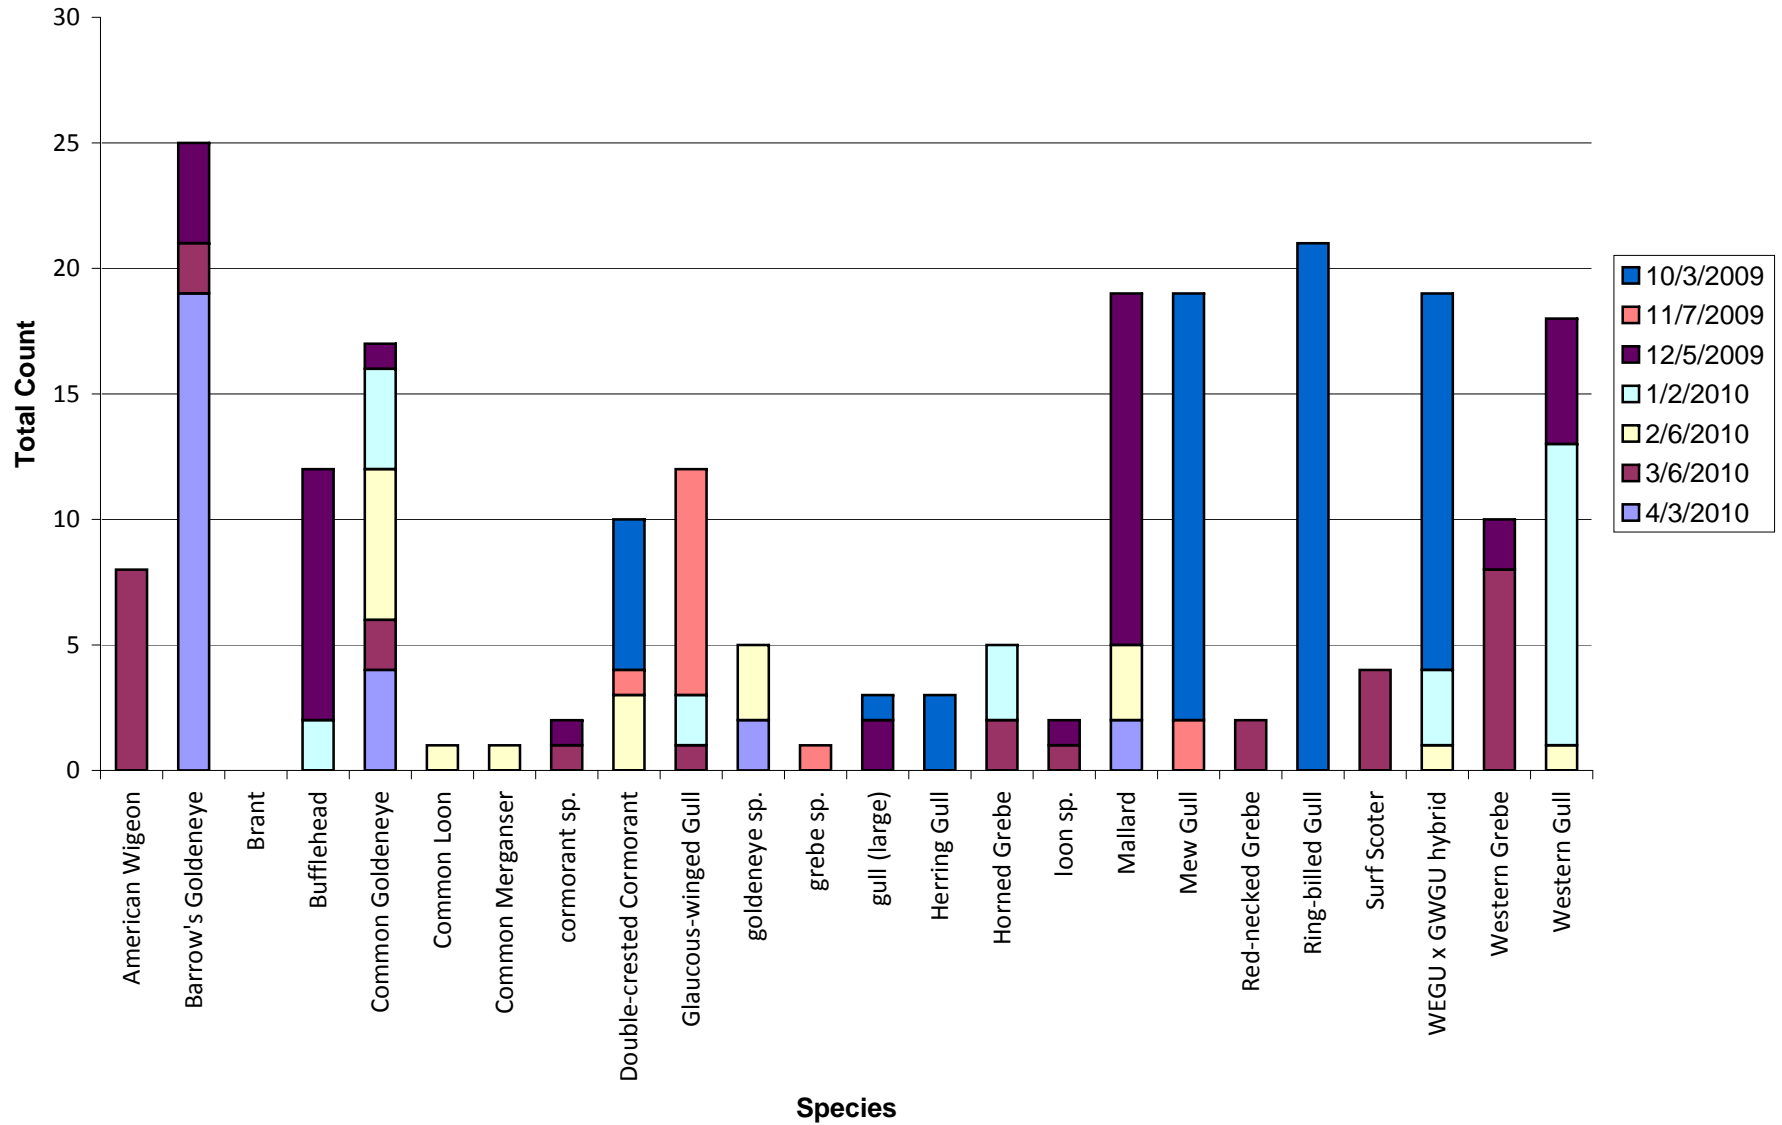

PSSS Site - Saltwater State Park

Total number of birds by species recorded at site during survey season. Sightings color-coded by month.
 Species without counts were a. beyond the 300m survey boundary b. in flight and/or c. seen after the completion of the survey.