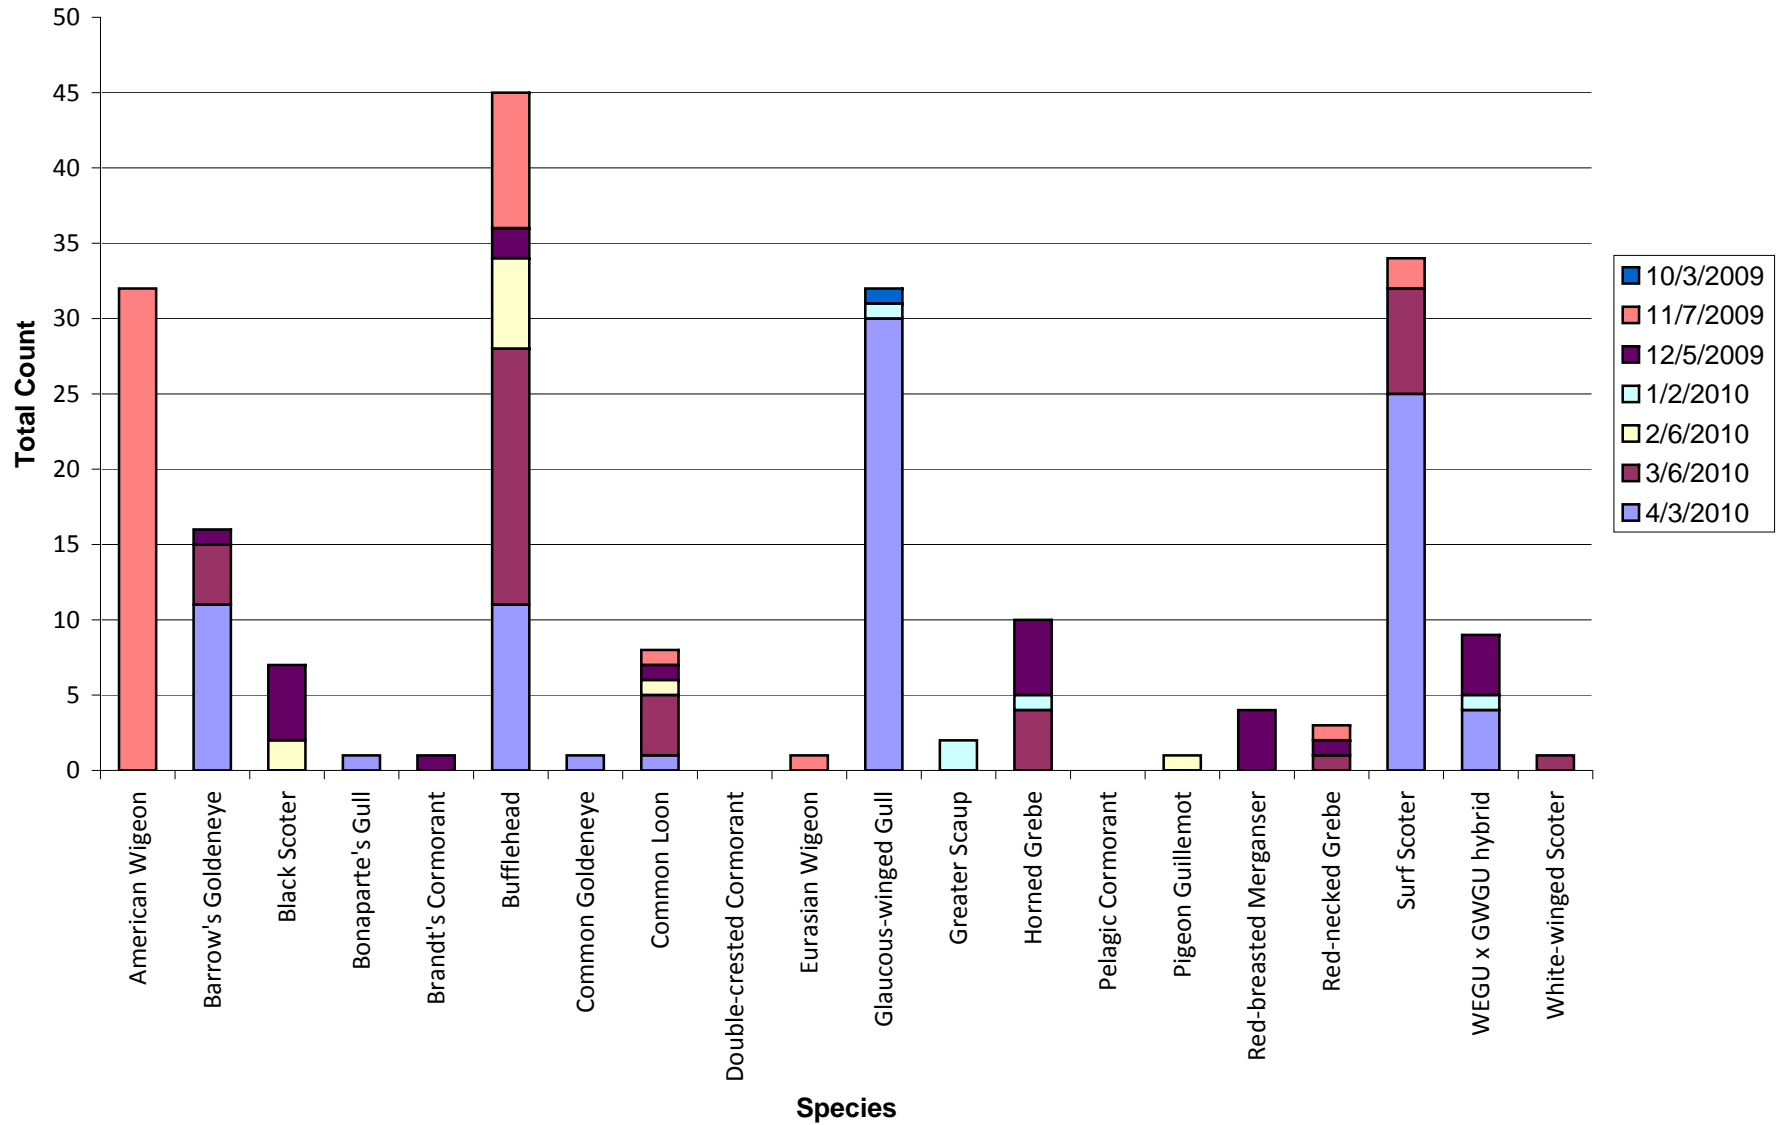

PSSS Site - Seahurst Park

Total number of birds by species recorded at site during survey season. Sightings color-coded by month.
 Species without counts were a. beyond the 300m survey boundary b. in flight and/or c. seen after the completion of the survey.