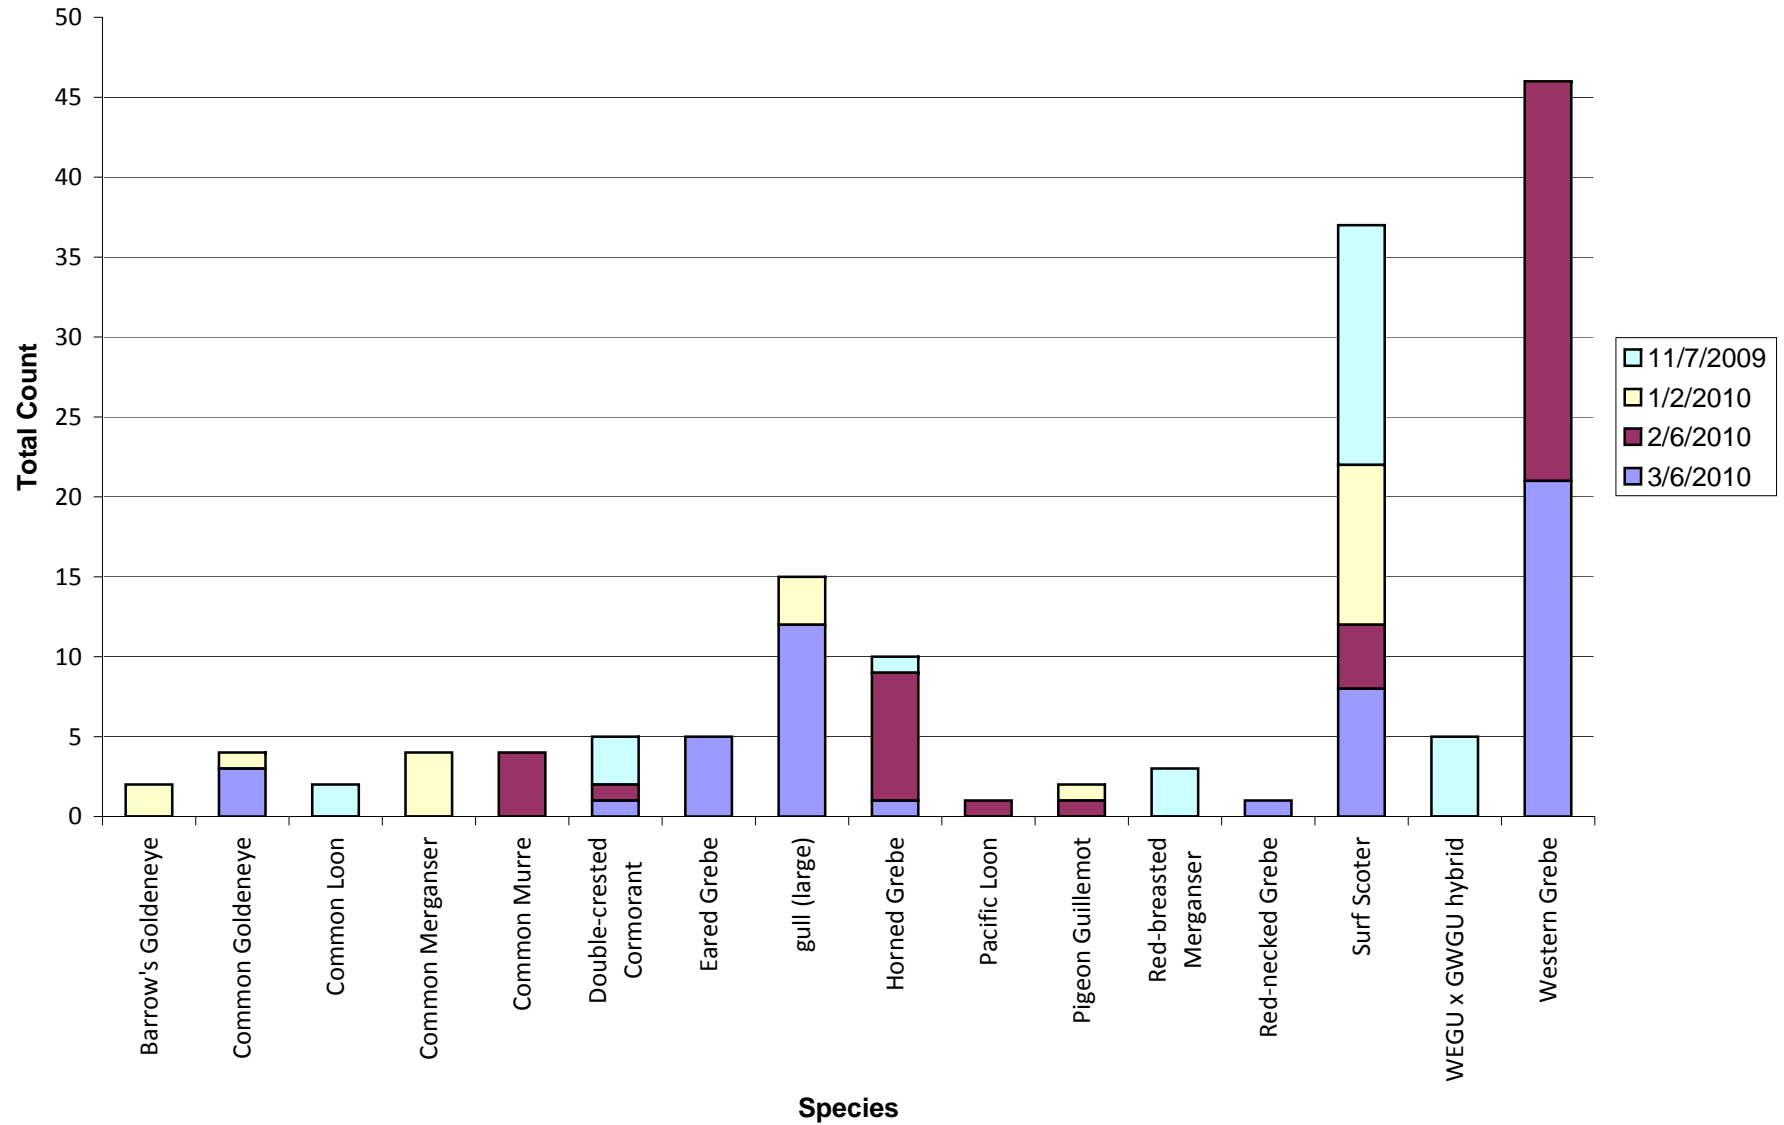

PSSS Site - Sunnyside Beach Park

Total number of birds by species recorded at site during survey season. Sightings color-coded by month.
 Species without counts were a. beyond the 300m survey boundary b. in flight and/or c. seen after the completion of the survey.