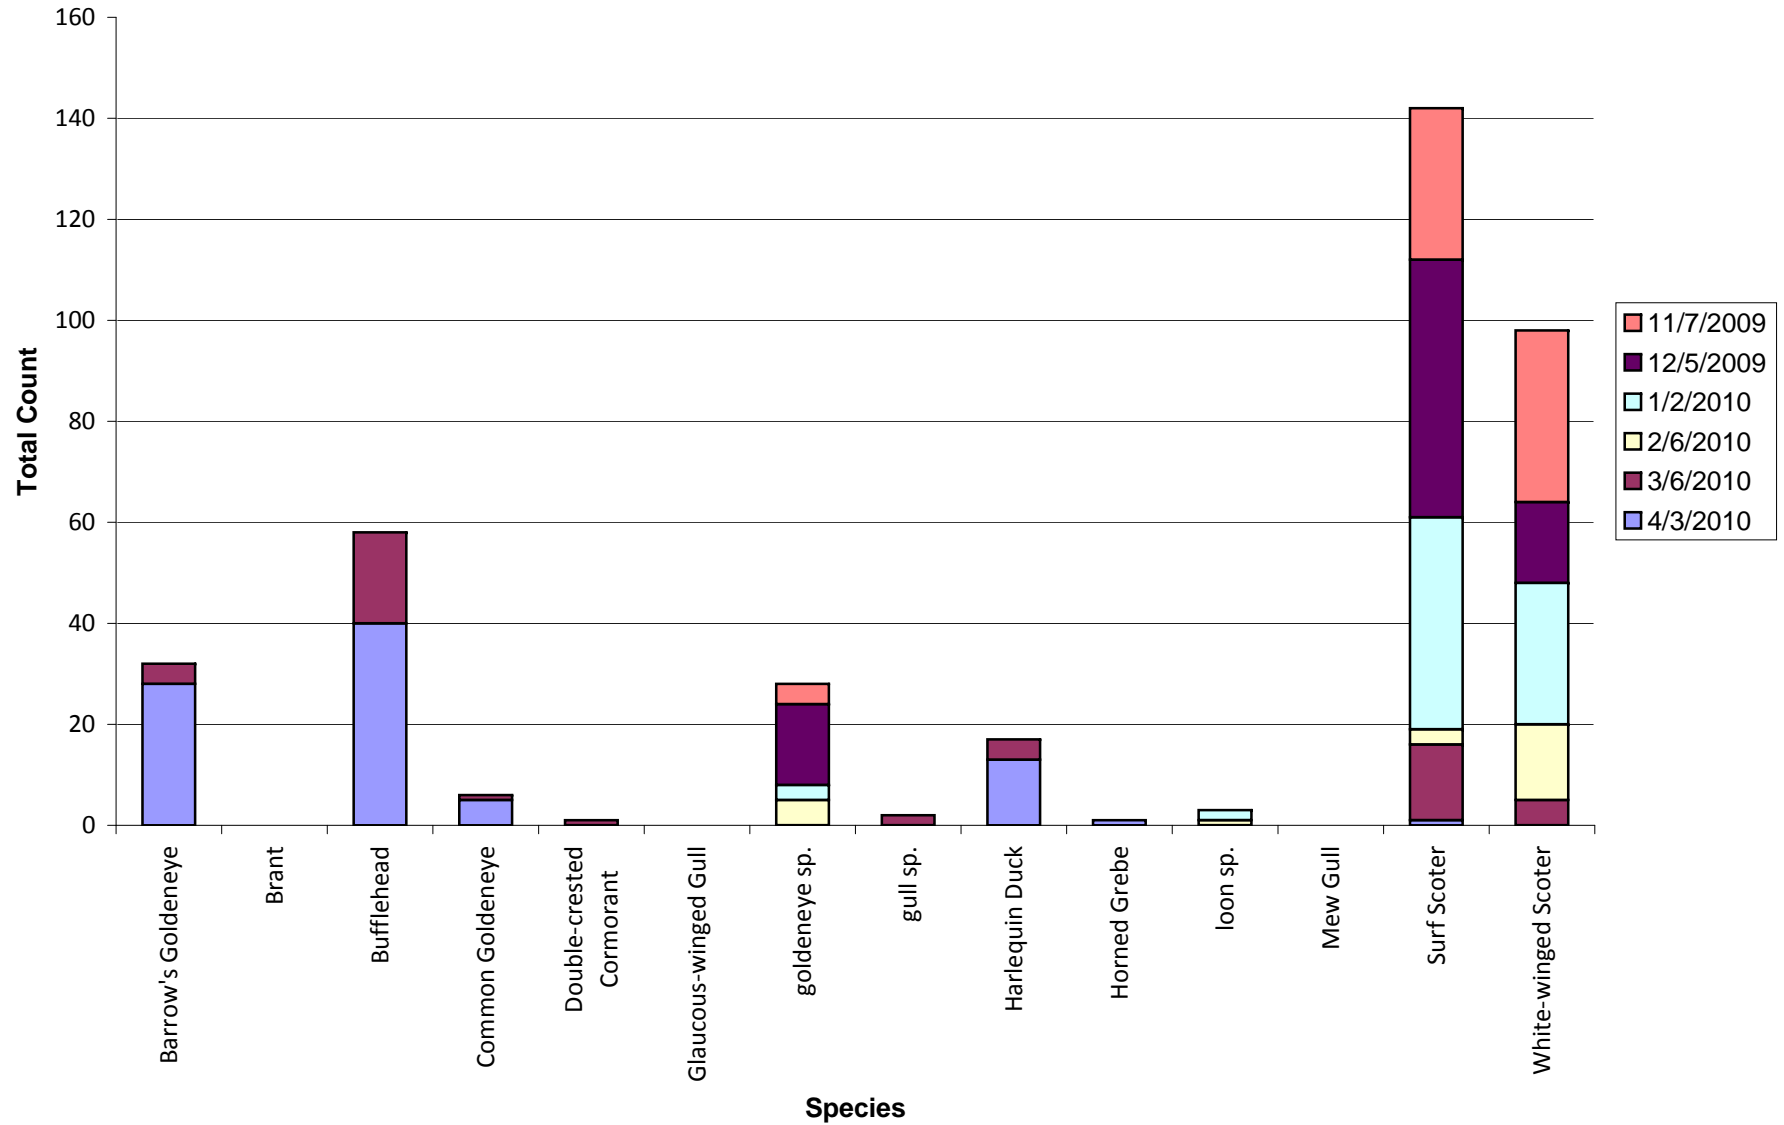

PSSS Site - The Cove

Total number of birds by species recorded at site during survey season. Sightings color-coded by month.
Species without counts were a. beyond the 300m survey boundary b. in flight and/or c. seen after the completion of the survey.