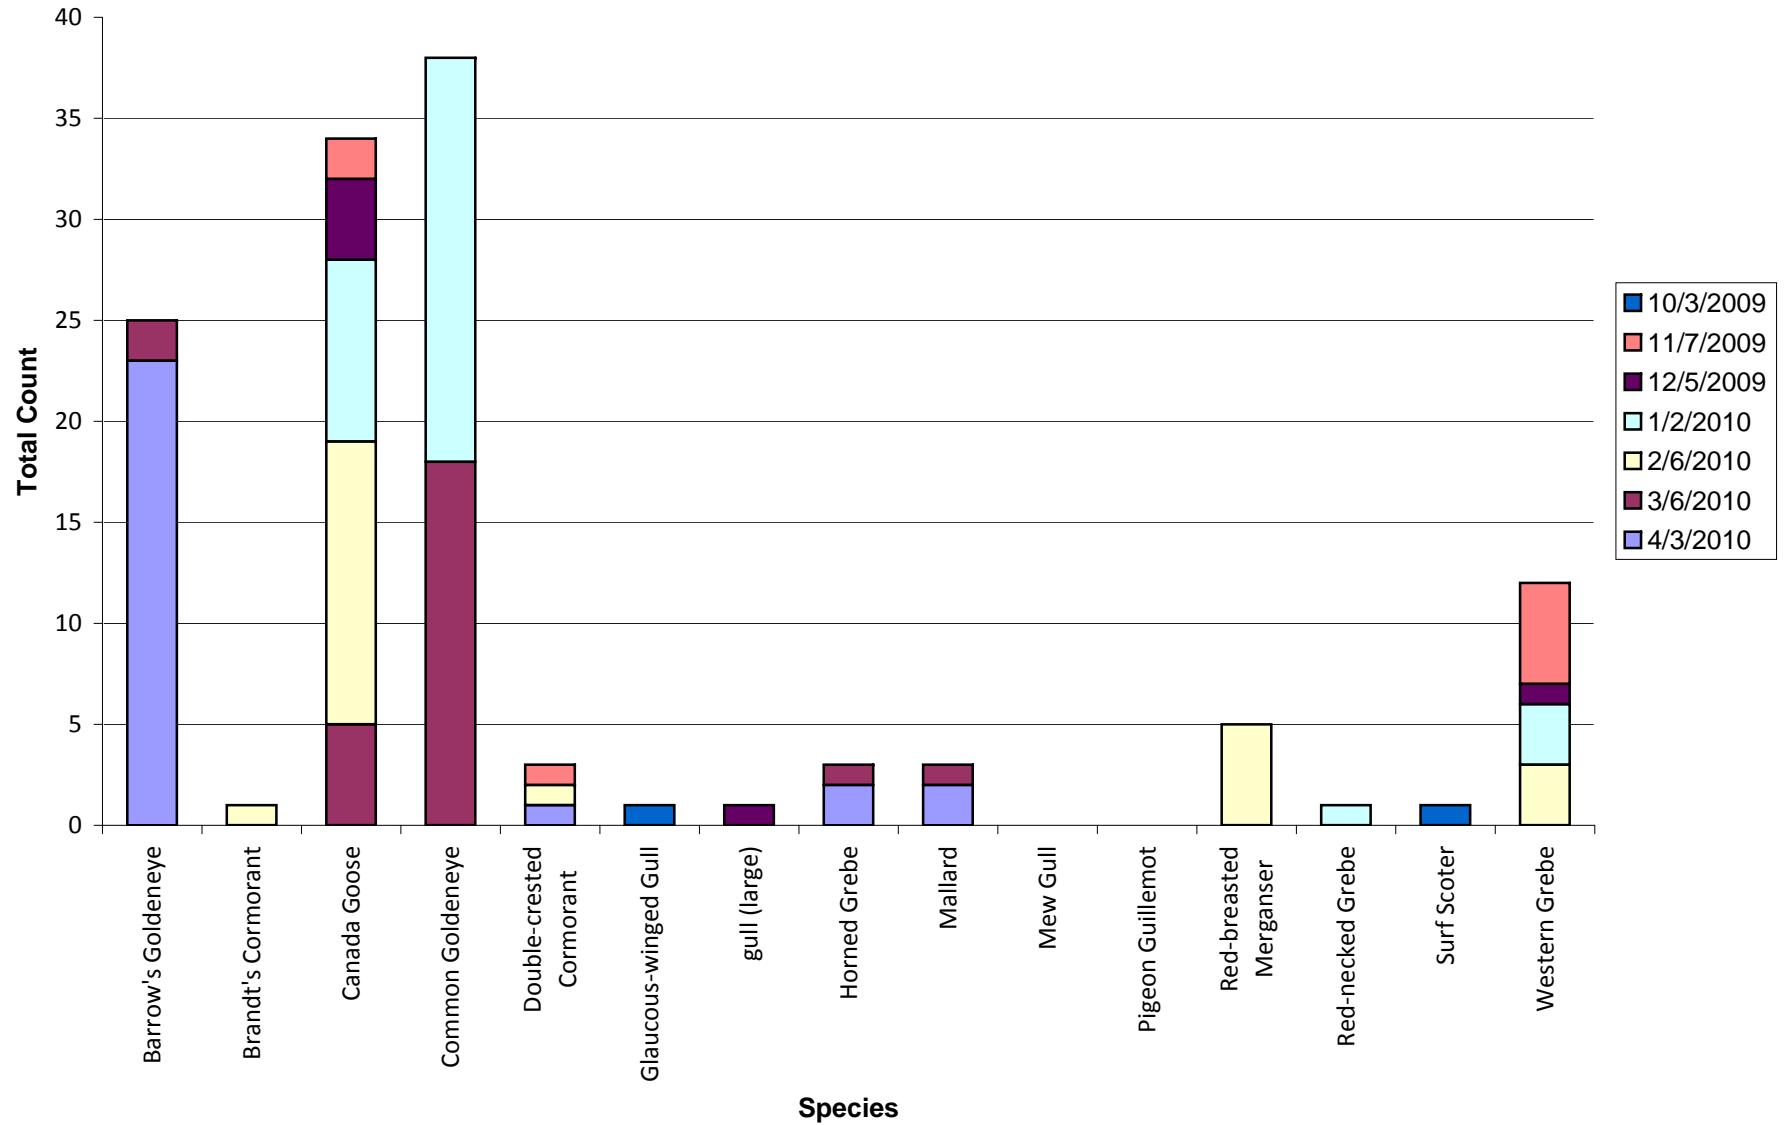

**PSSS Site - Thea's Park**

Total number of birds by species recorded at site during survey season. Sightings color-coded by month.  
 Species without counts were a. beyond the 300m survey boundary b. in flight and/or c. seen after the completion of the survey.