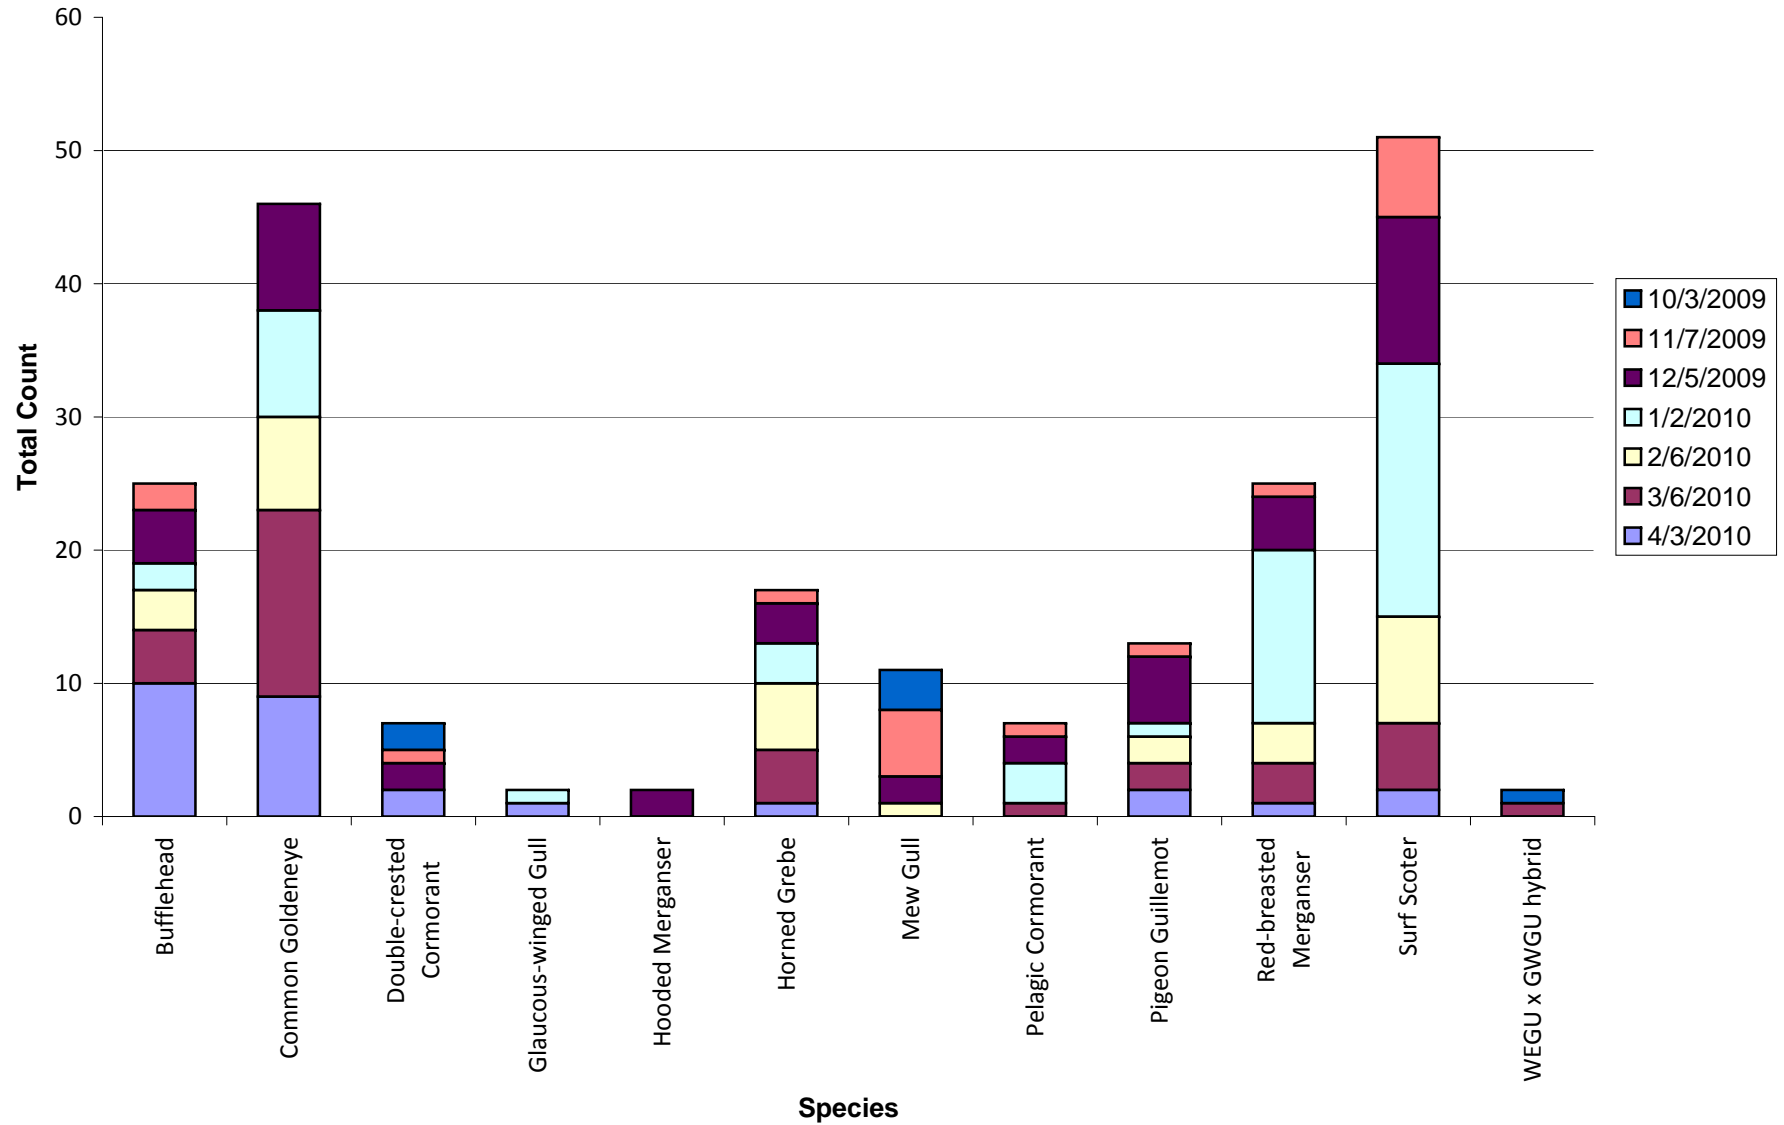

PSSS Site - Titlow Beach

Total number of birds by species recorded at site during survey season. Sightings color-coded by month.
 Species without counts were a. beyond the 300m survey boundary b. in flight and/or c. seen after the completion of the survey.