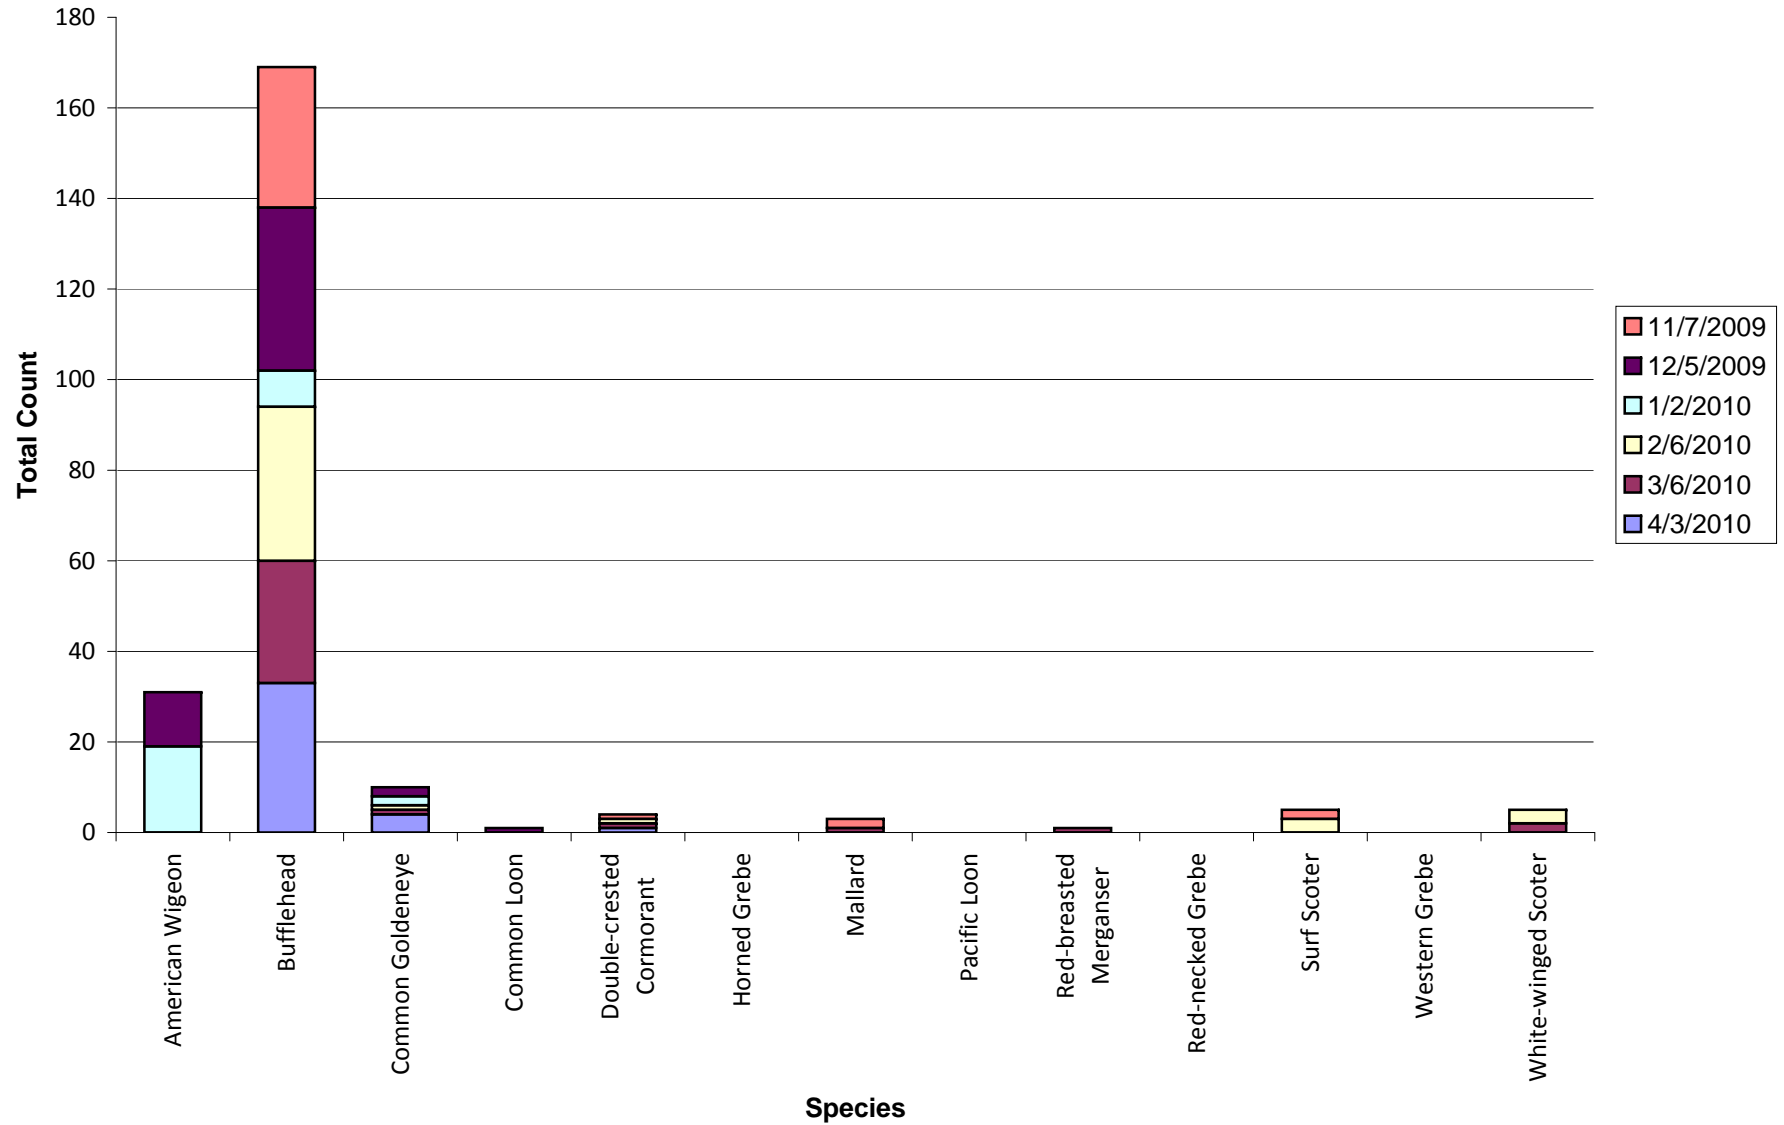

PSSS Site - Tolmie State Park

Total number of birds by species recorded at site during survey season. Sightings color-coded by month.
Species without counts were a. beyond the 300m survey boundary b. in flight and/or c. seen after the completion of the survey.