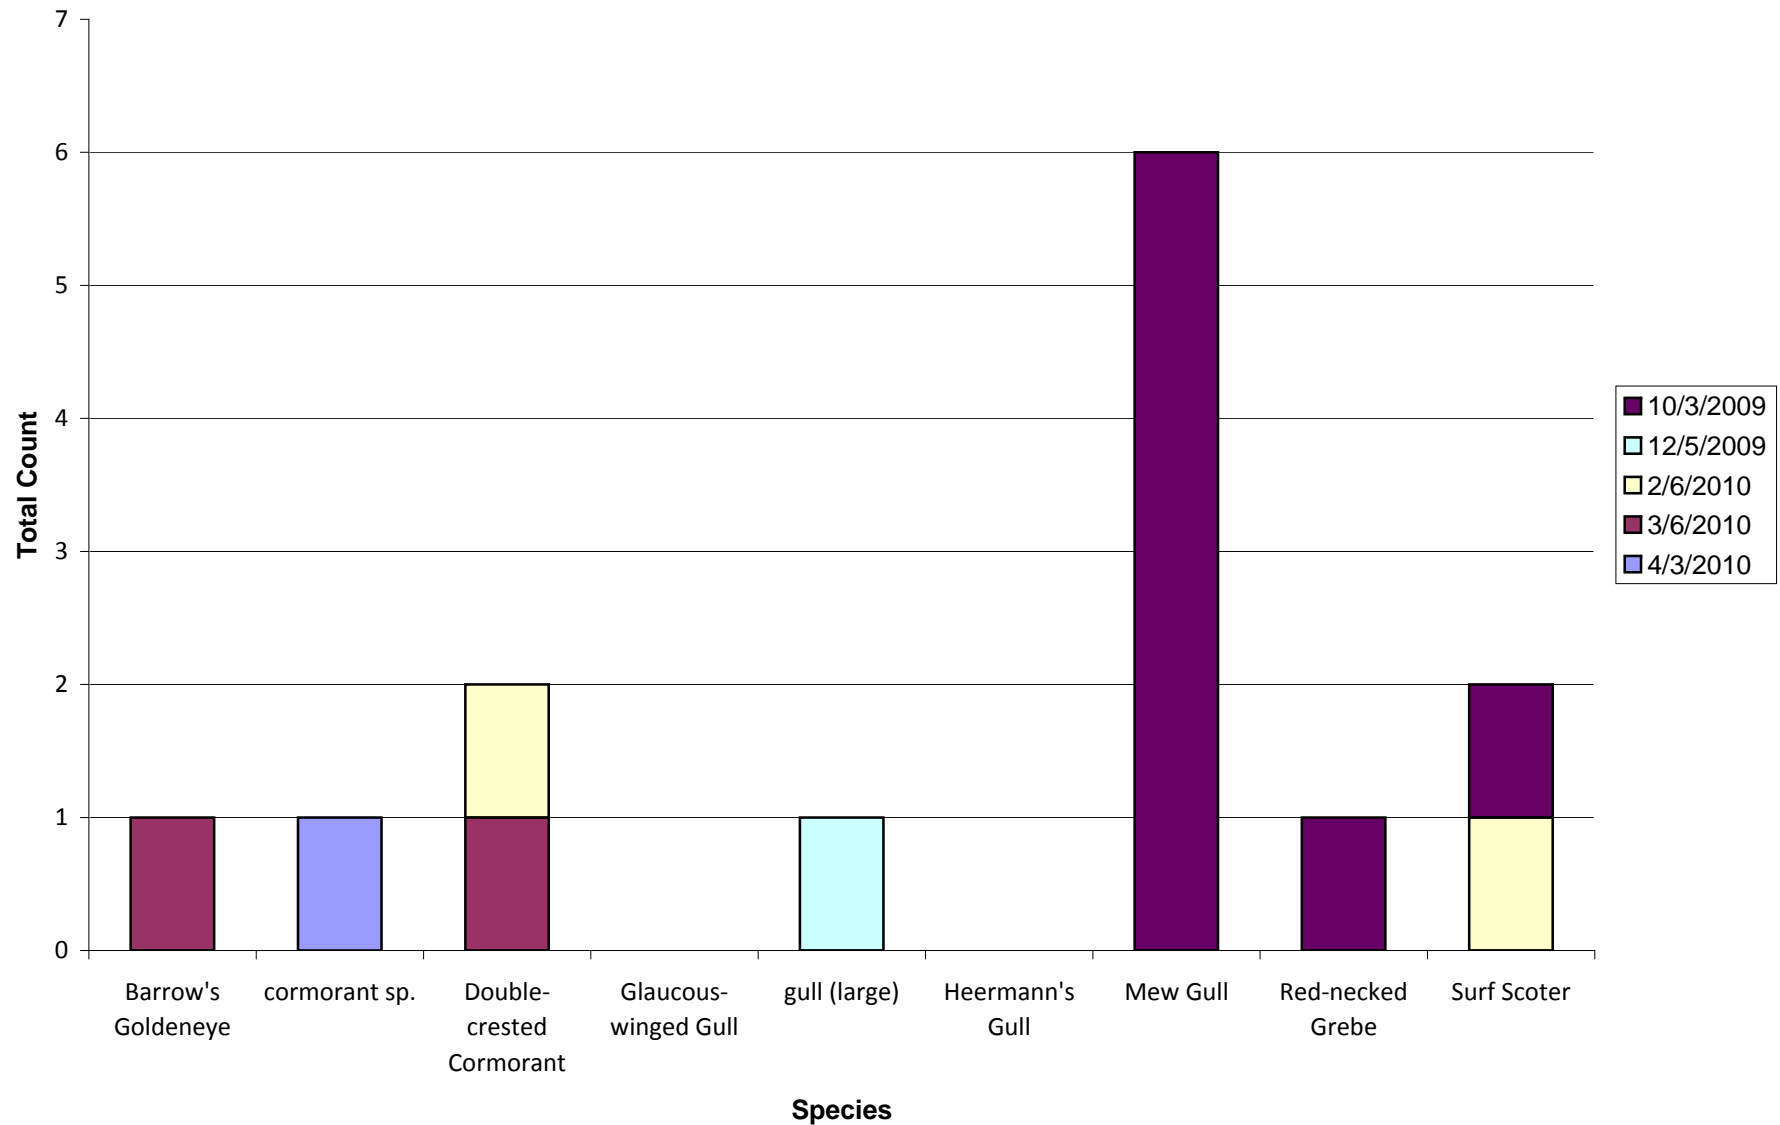

PSSS Site - West Point South

Total number of birds by species recorded at site during survey season. Sightings color-coded by month.
Species without counts were a. beyond the 300m survey boundary b. in flight and/or c. seen after the completion of the survey.