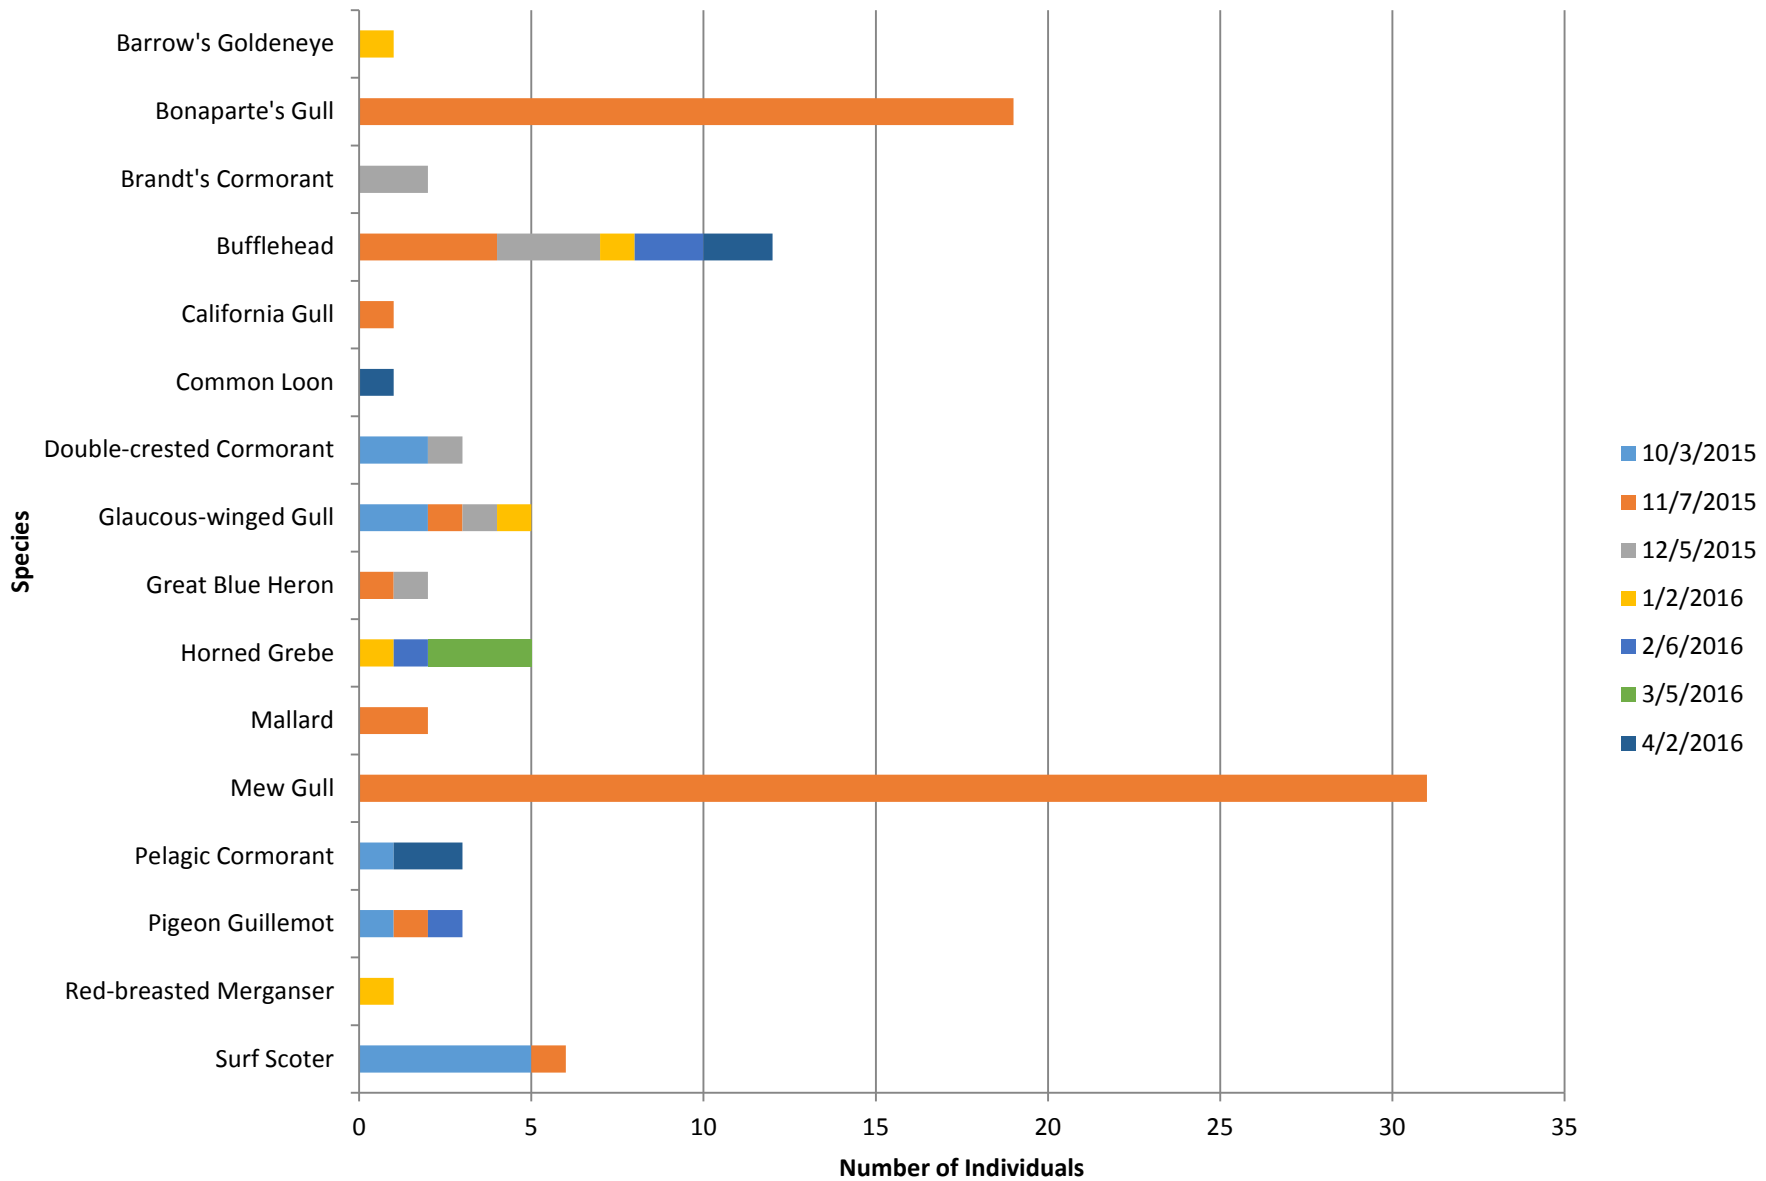

DeMolay Boys Camp - East

Total number of birds by species recorded at site during survey season. Sightings color-coded by month.