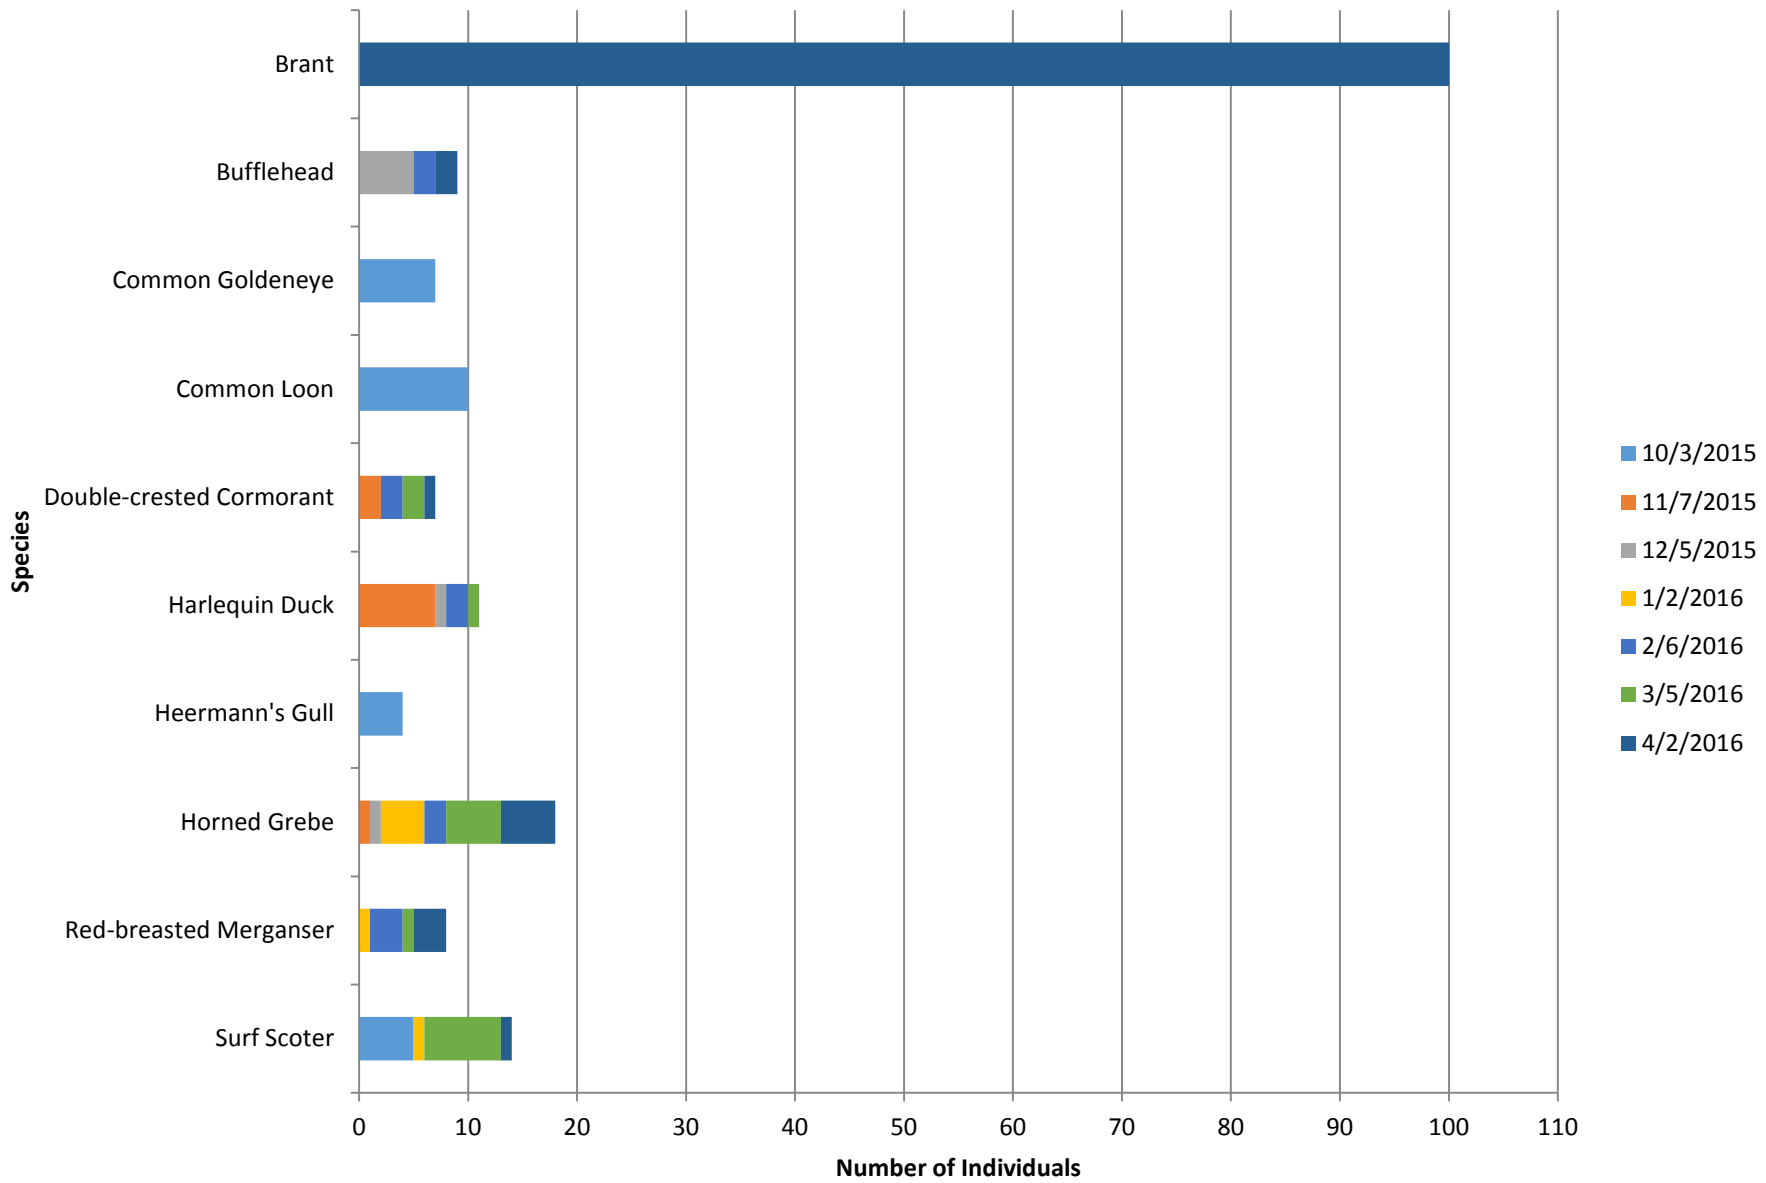

## Edmonds South

Total number of birds by species recorded at site during survey season. Sightings color-coded by month.