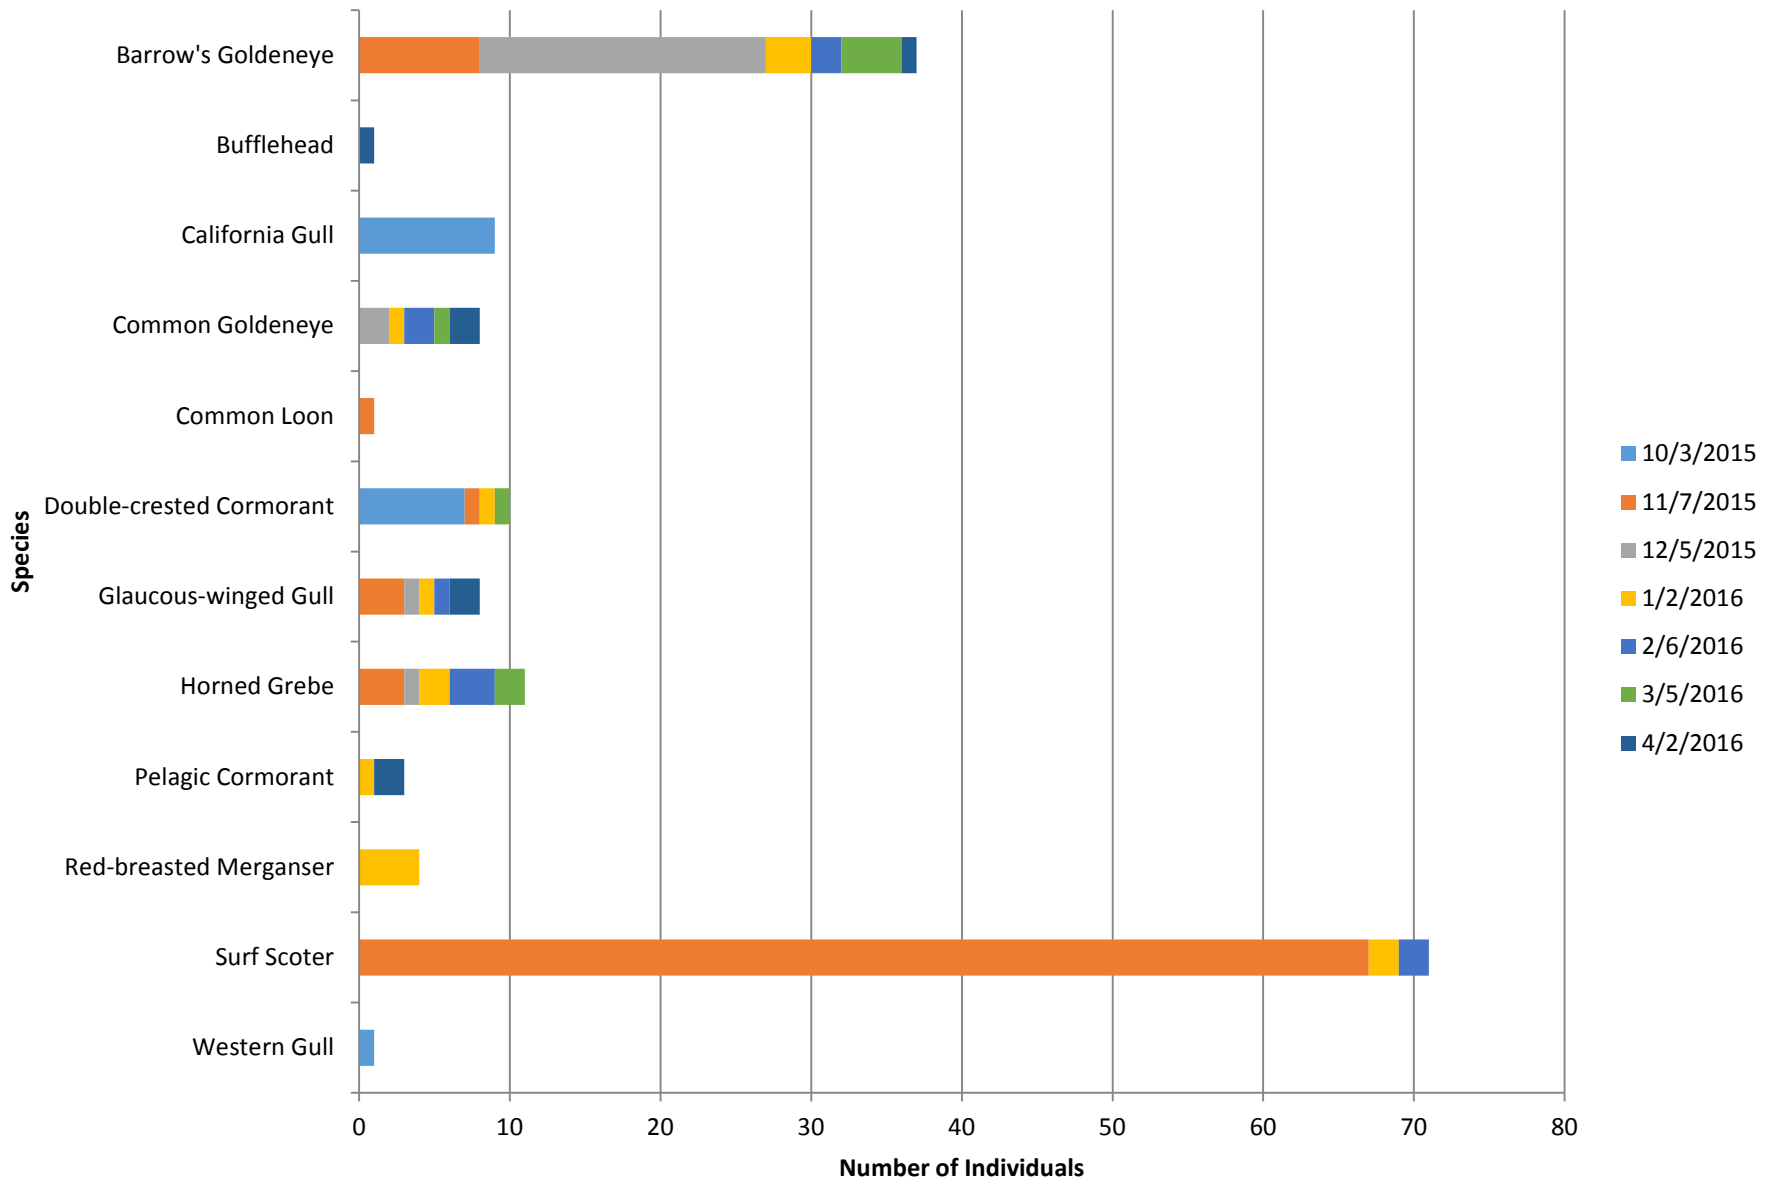

Jack Hyde Park

Total number of birds by species recorded at site during survey season. Sightings color-coded by month.