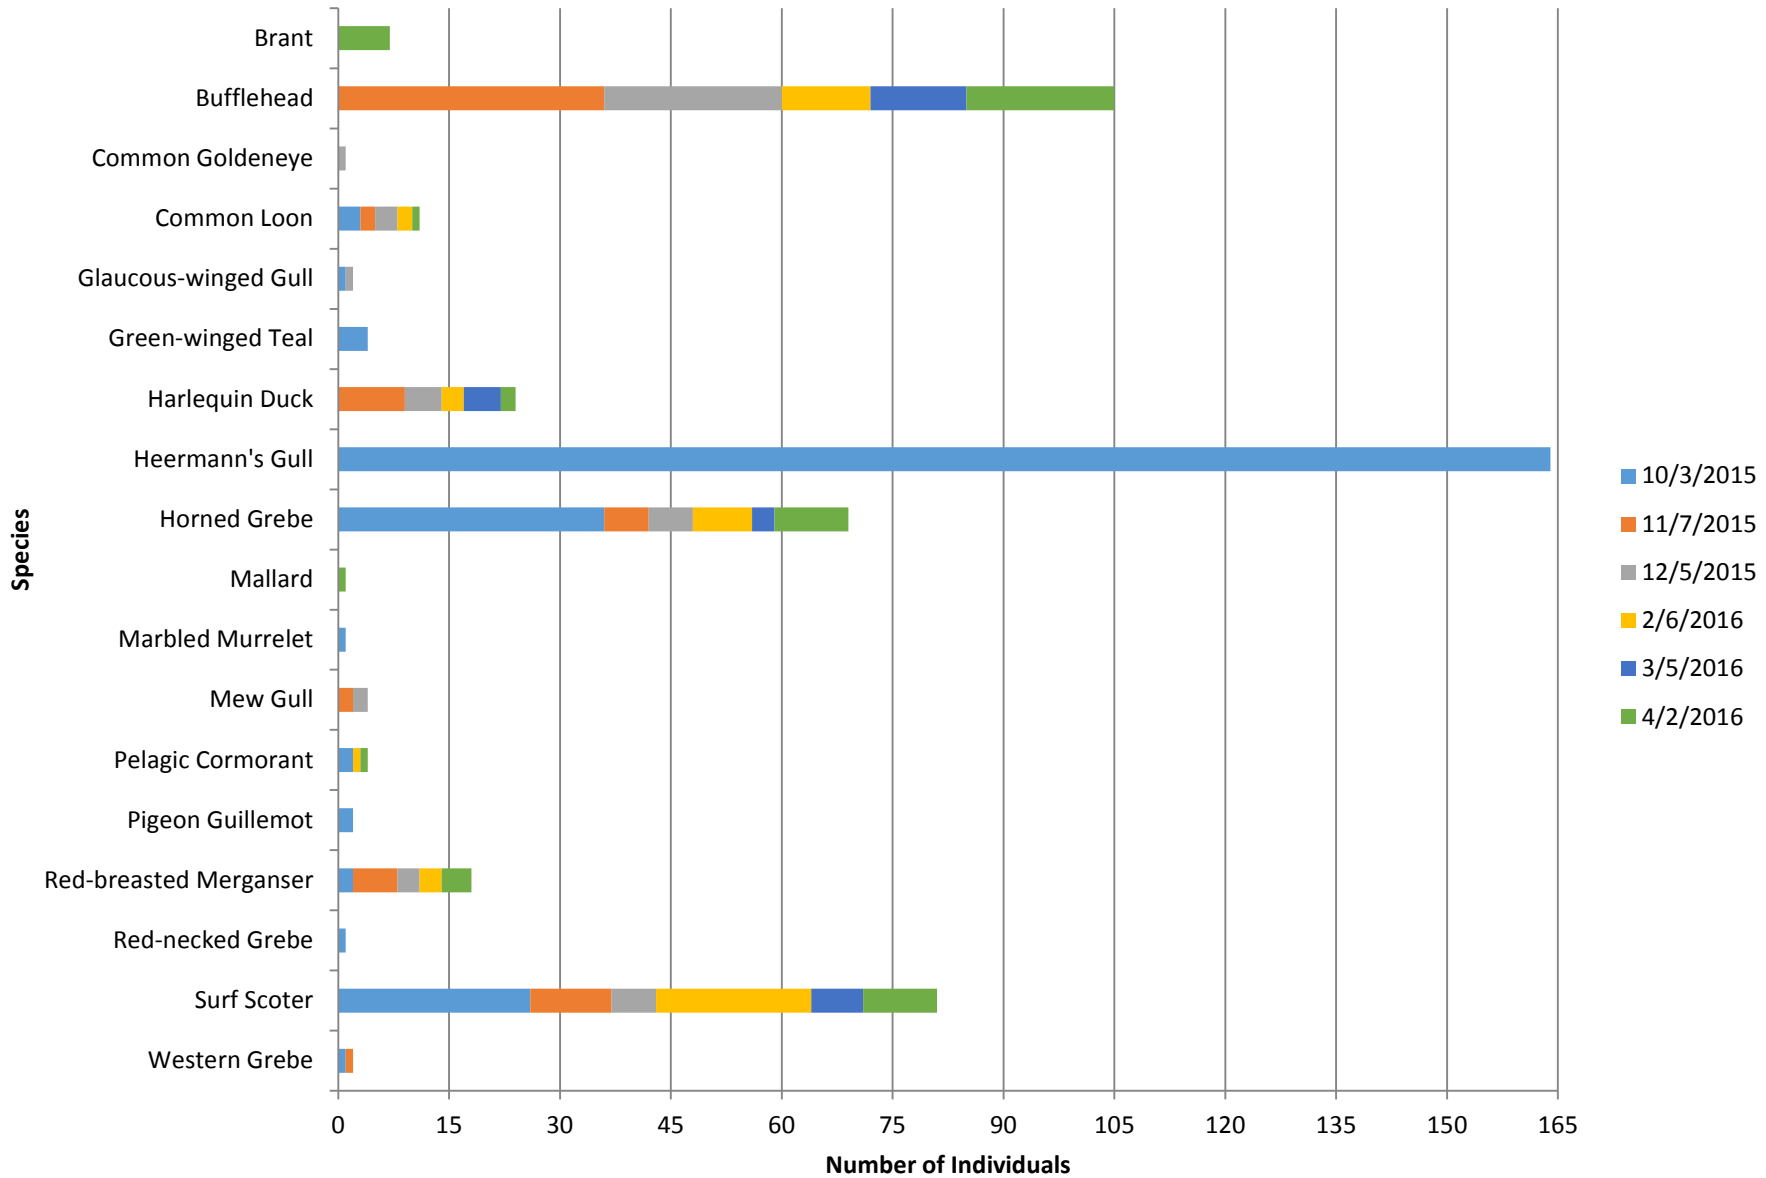

Joseph Whidbey State Park

Total number of birds by species recorded at site during survey season. Sightings color-coded by month.